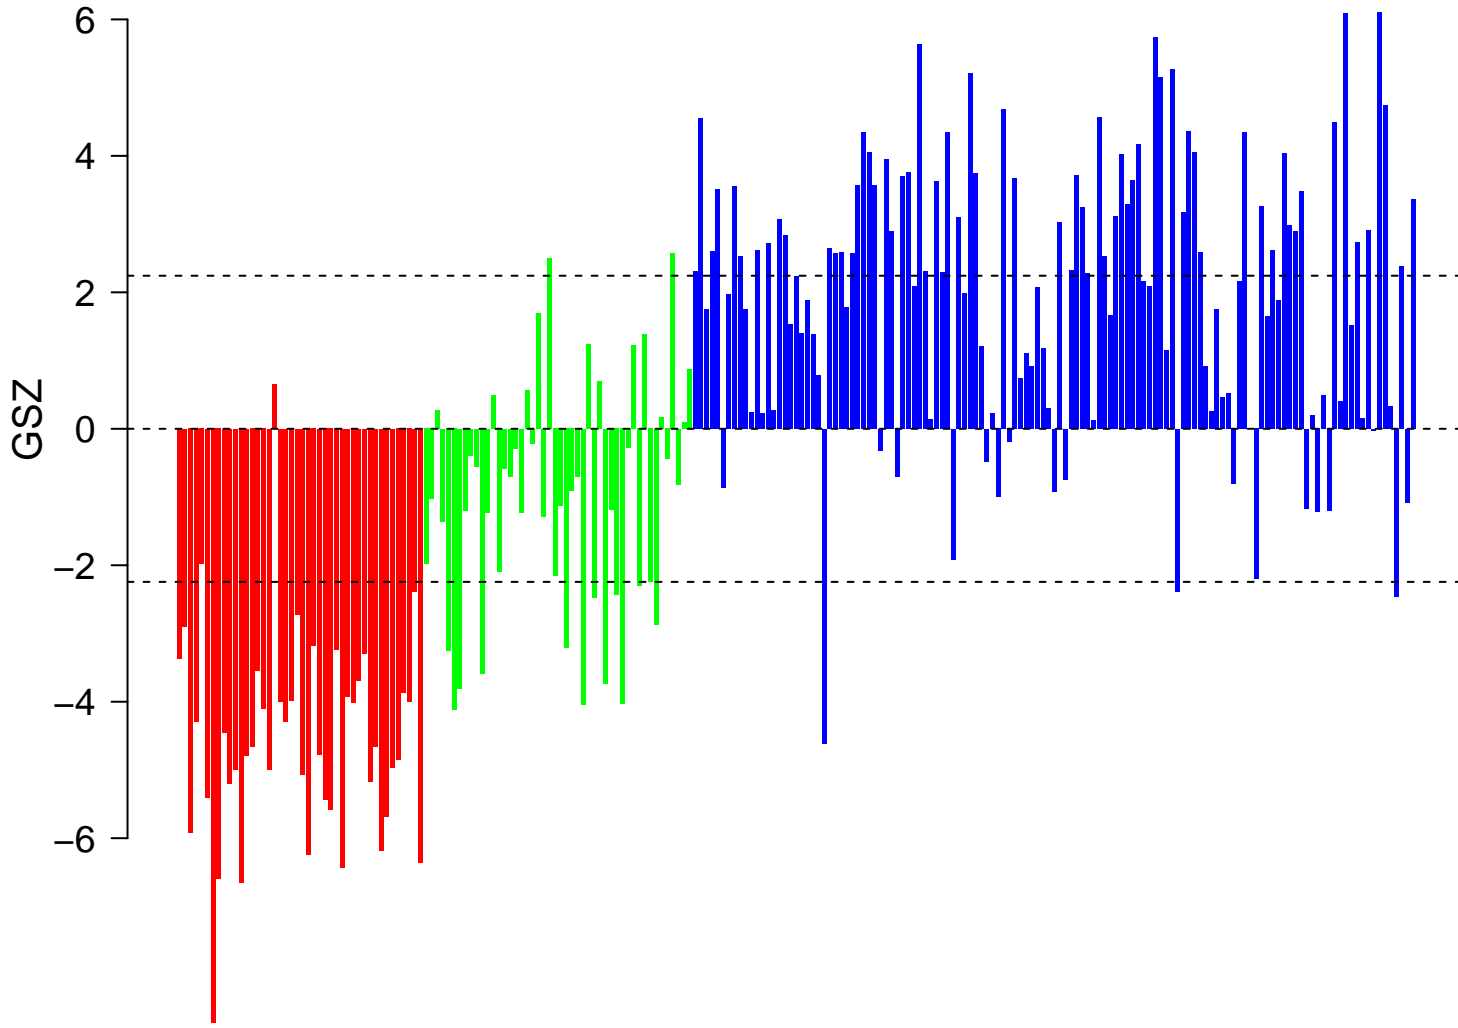

KEGG_JAK_STAT_SIGNALING_PATHWAY

KEGG_JAK_STAT_SIGNALING_PATHWAY

■ on
■ -
□ off

KEGG_JAK_STAT_SIGNALING_PATHWAY