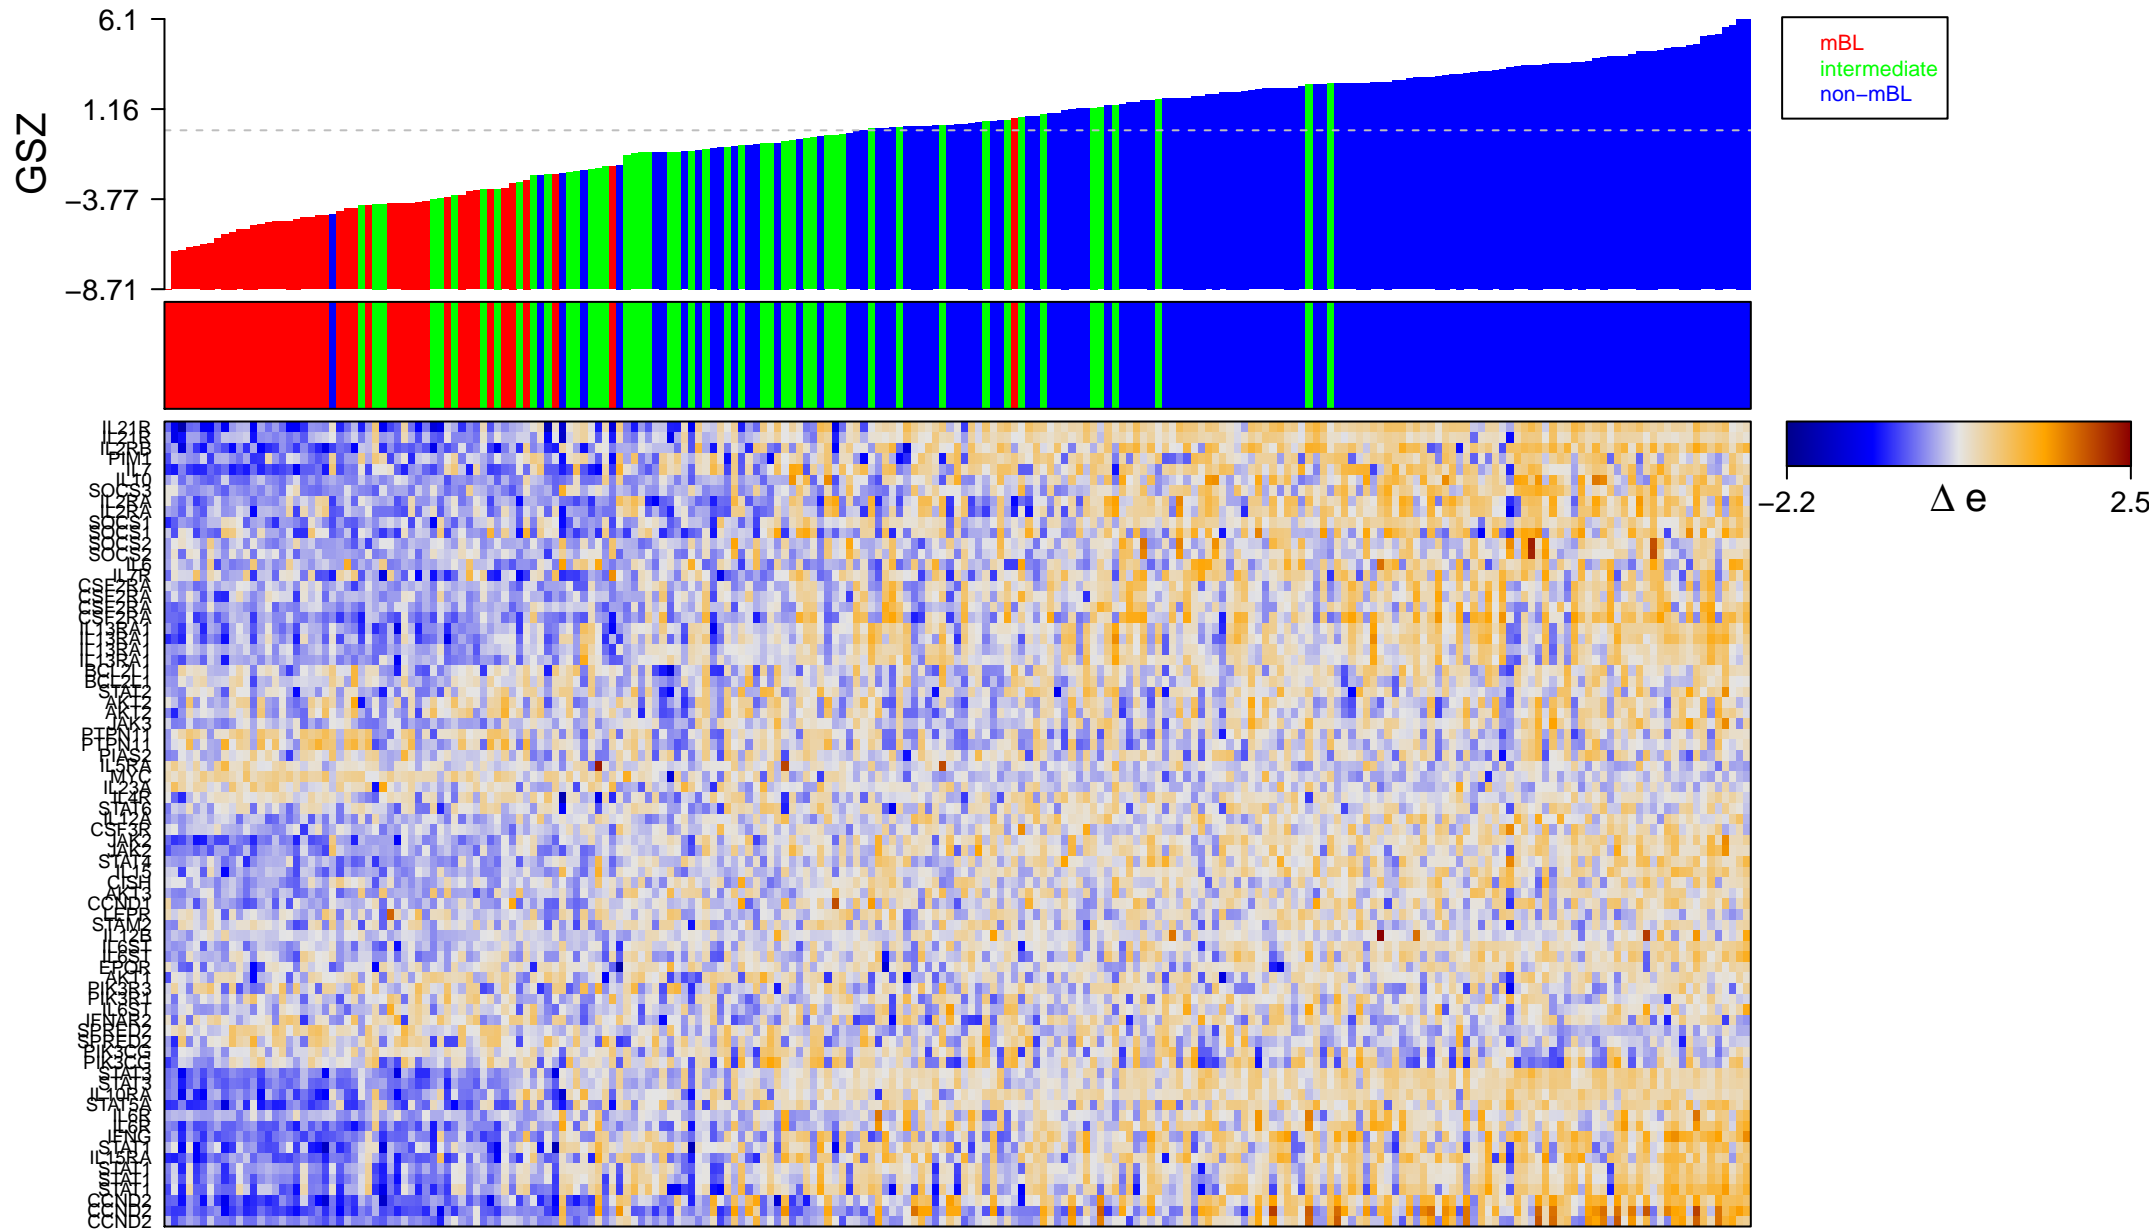

KEGG_JAK_STAT_SIGNALING_PATHWAY

KEGG_JAK_STAT_SIGNALING_PATHWAY

■ on
■ -
□ off

KEGG_JAK_STAT_SIGNALING_PATHWAY