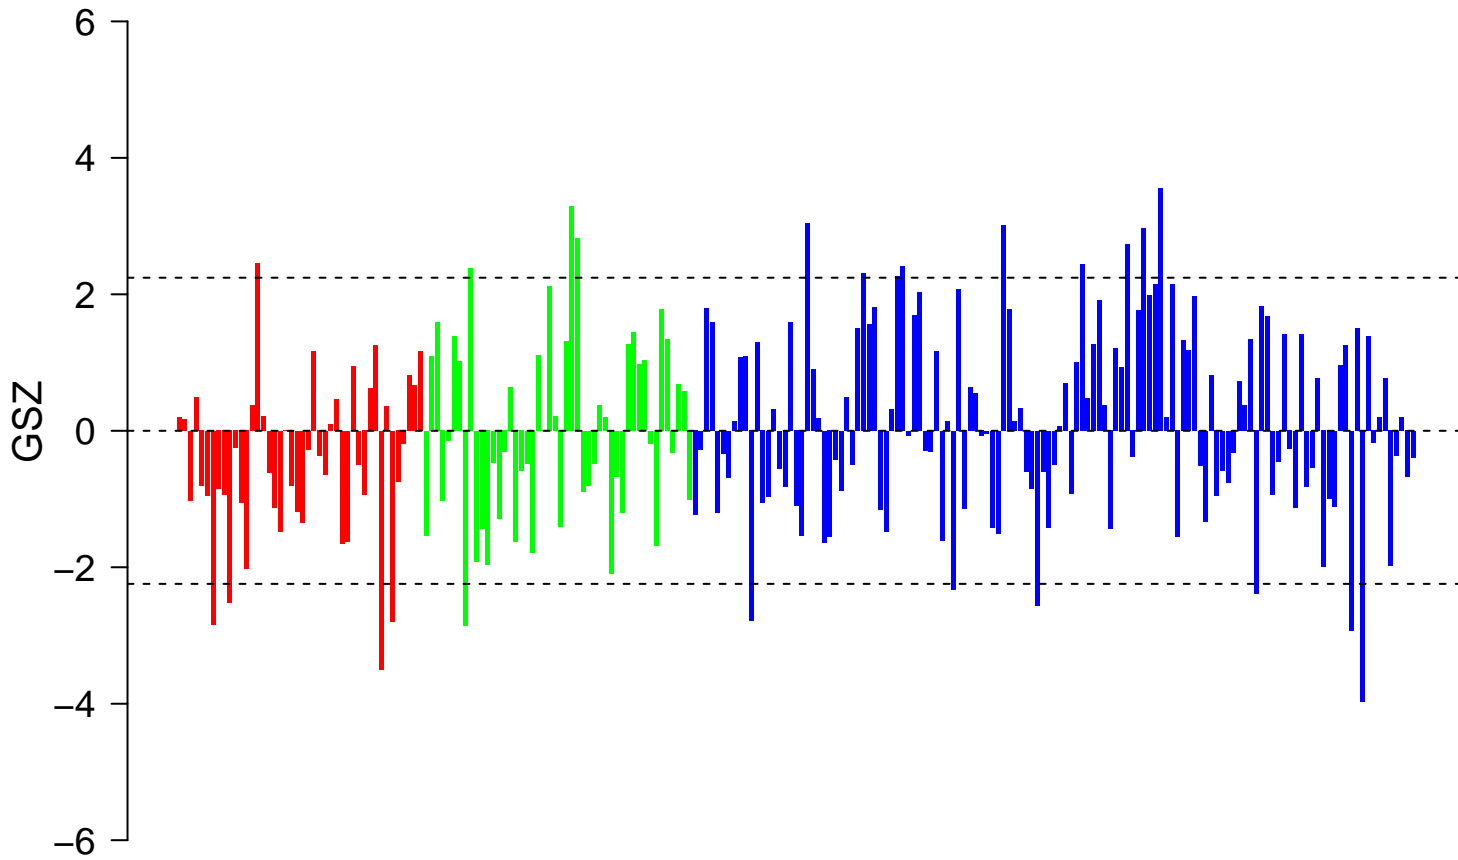

KEGG_INSULIN_SIGNALING_PATHWAY

■ on
■ -
□ off

KEGG_INSULIN_SIGNALING_PATHWAY