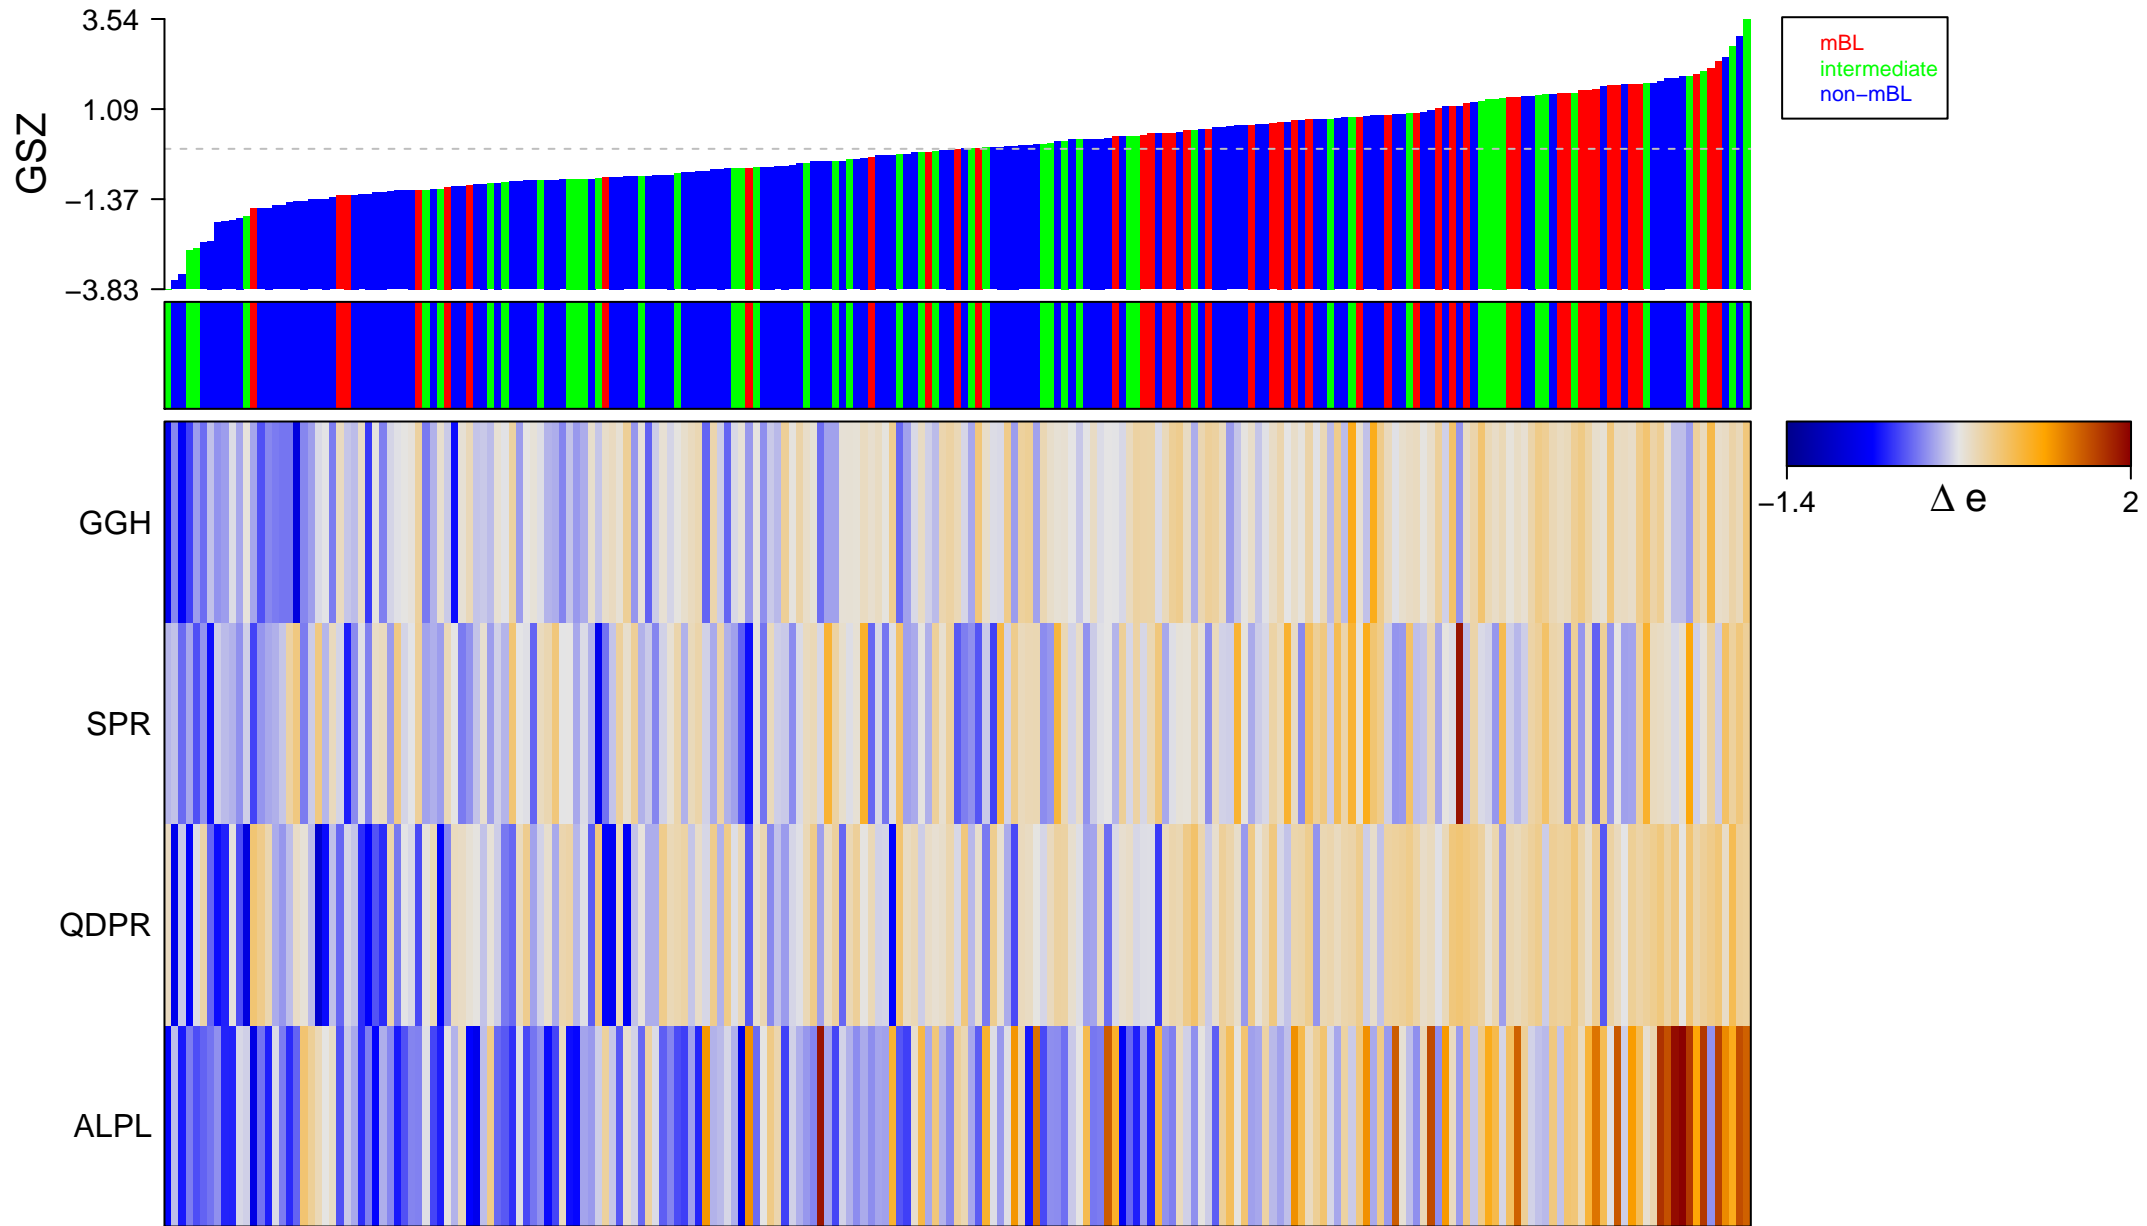

# KEGG\_FOLATE\_BIOSYNTHESIS

# KEGG\_FOLATE\_BIOSYNTHESIS

■ on  
■ -  
□ off