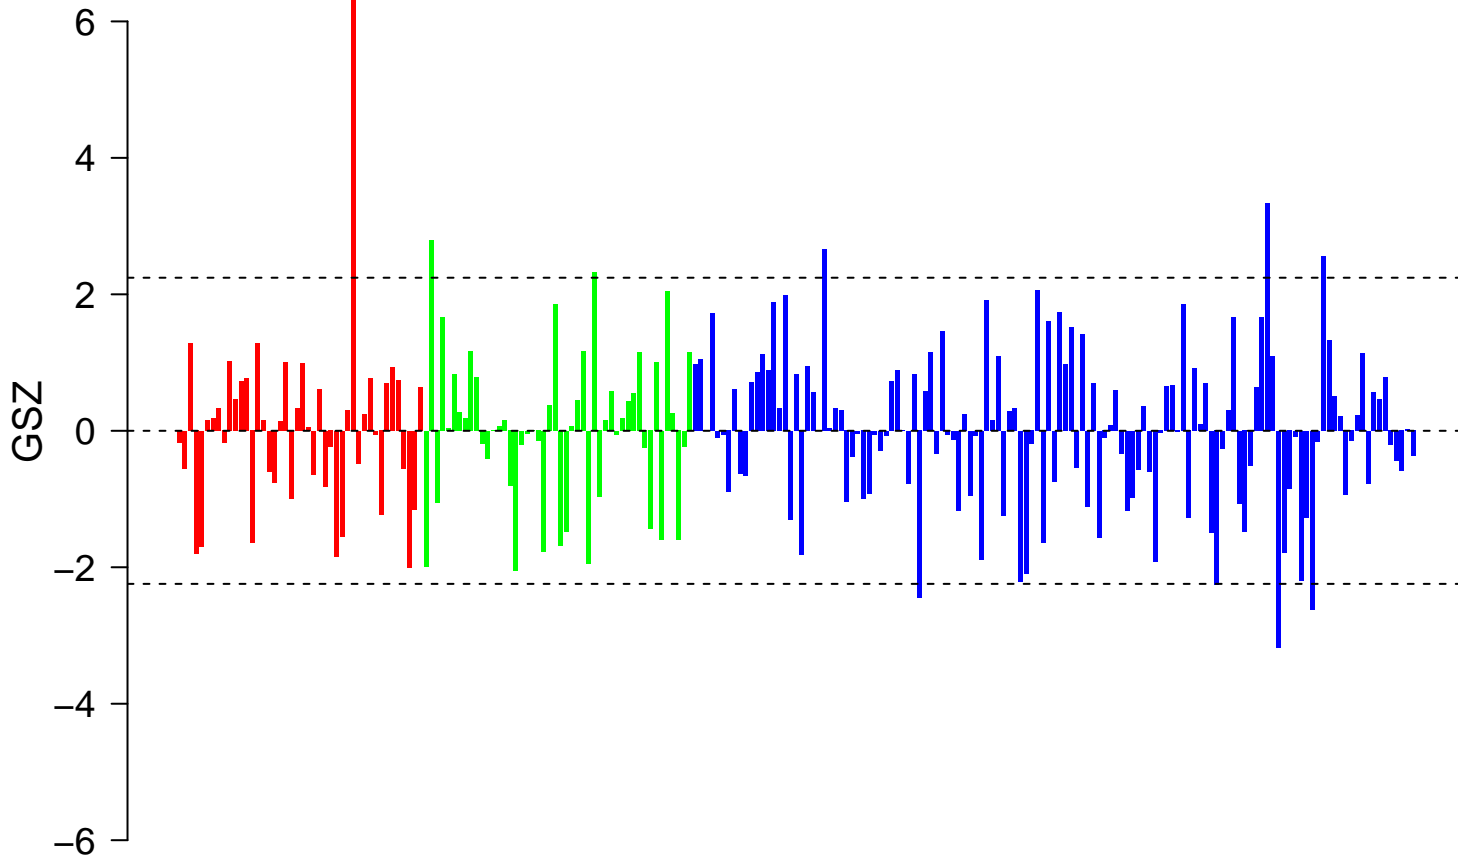

KEGG_FATTY_ACID_METABOLISM

KEGG_FATTY_ACID_METABOLISM

■ on
■ -
□ off

KEGG_FATTY_ACID_METABOLISM