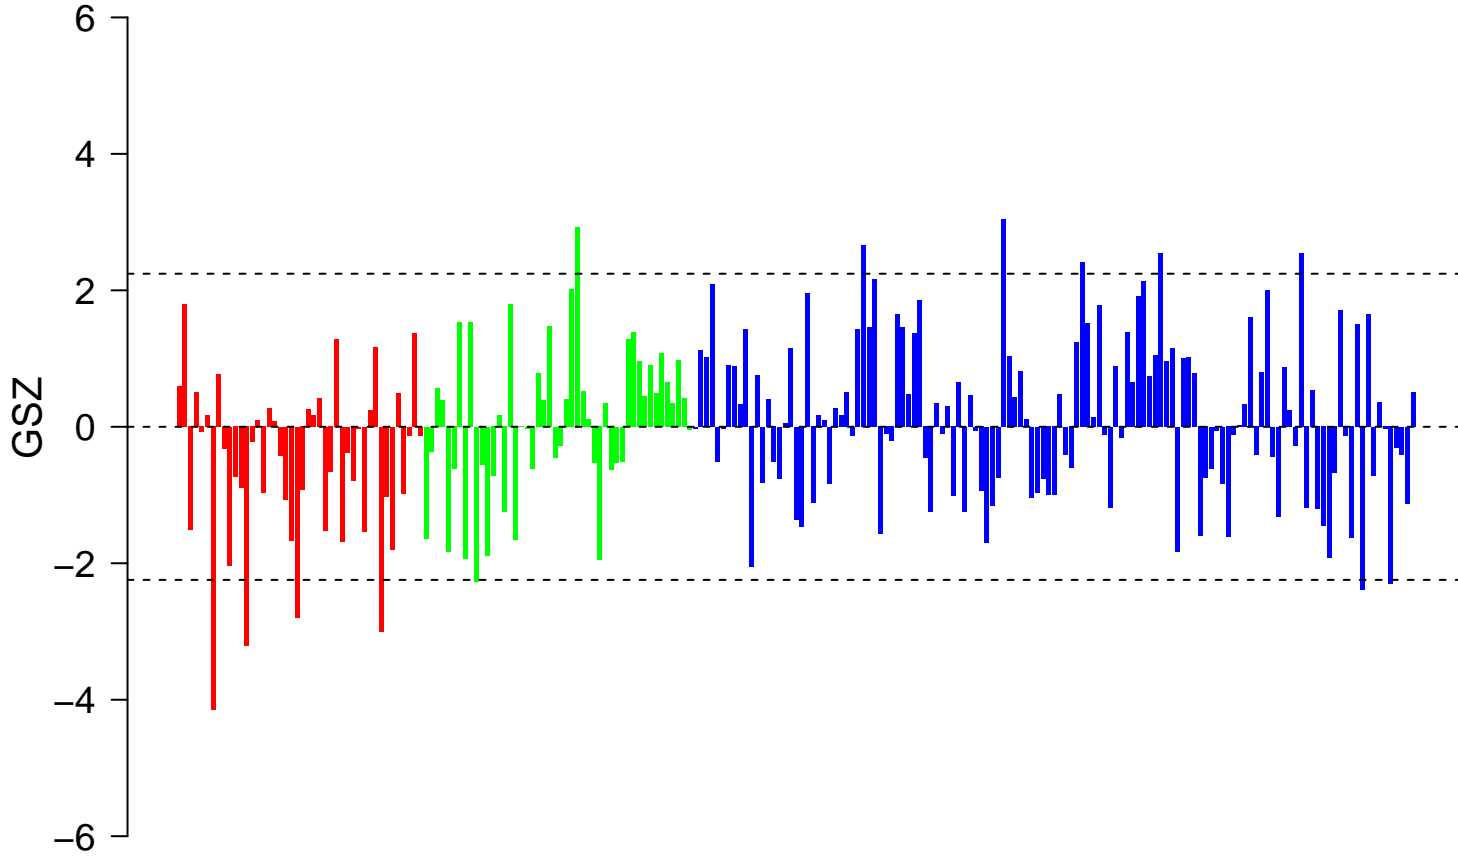

KEGG_ERBB_SIGNALING_PATHWAY

KEGG_ERBB_SIGNALING_PATHWAY

■ on
■ -
□ off

KEGG_ERBB_SIGNALING_PATHWAY