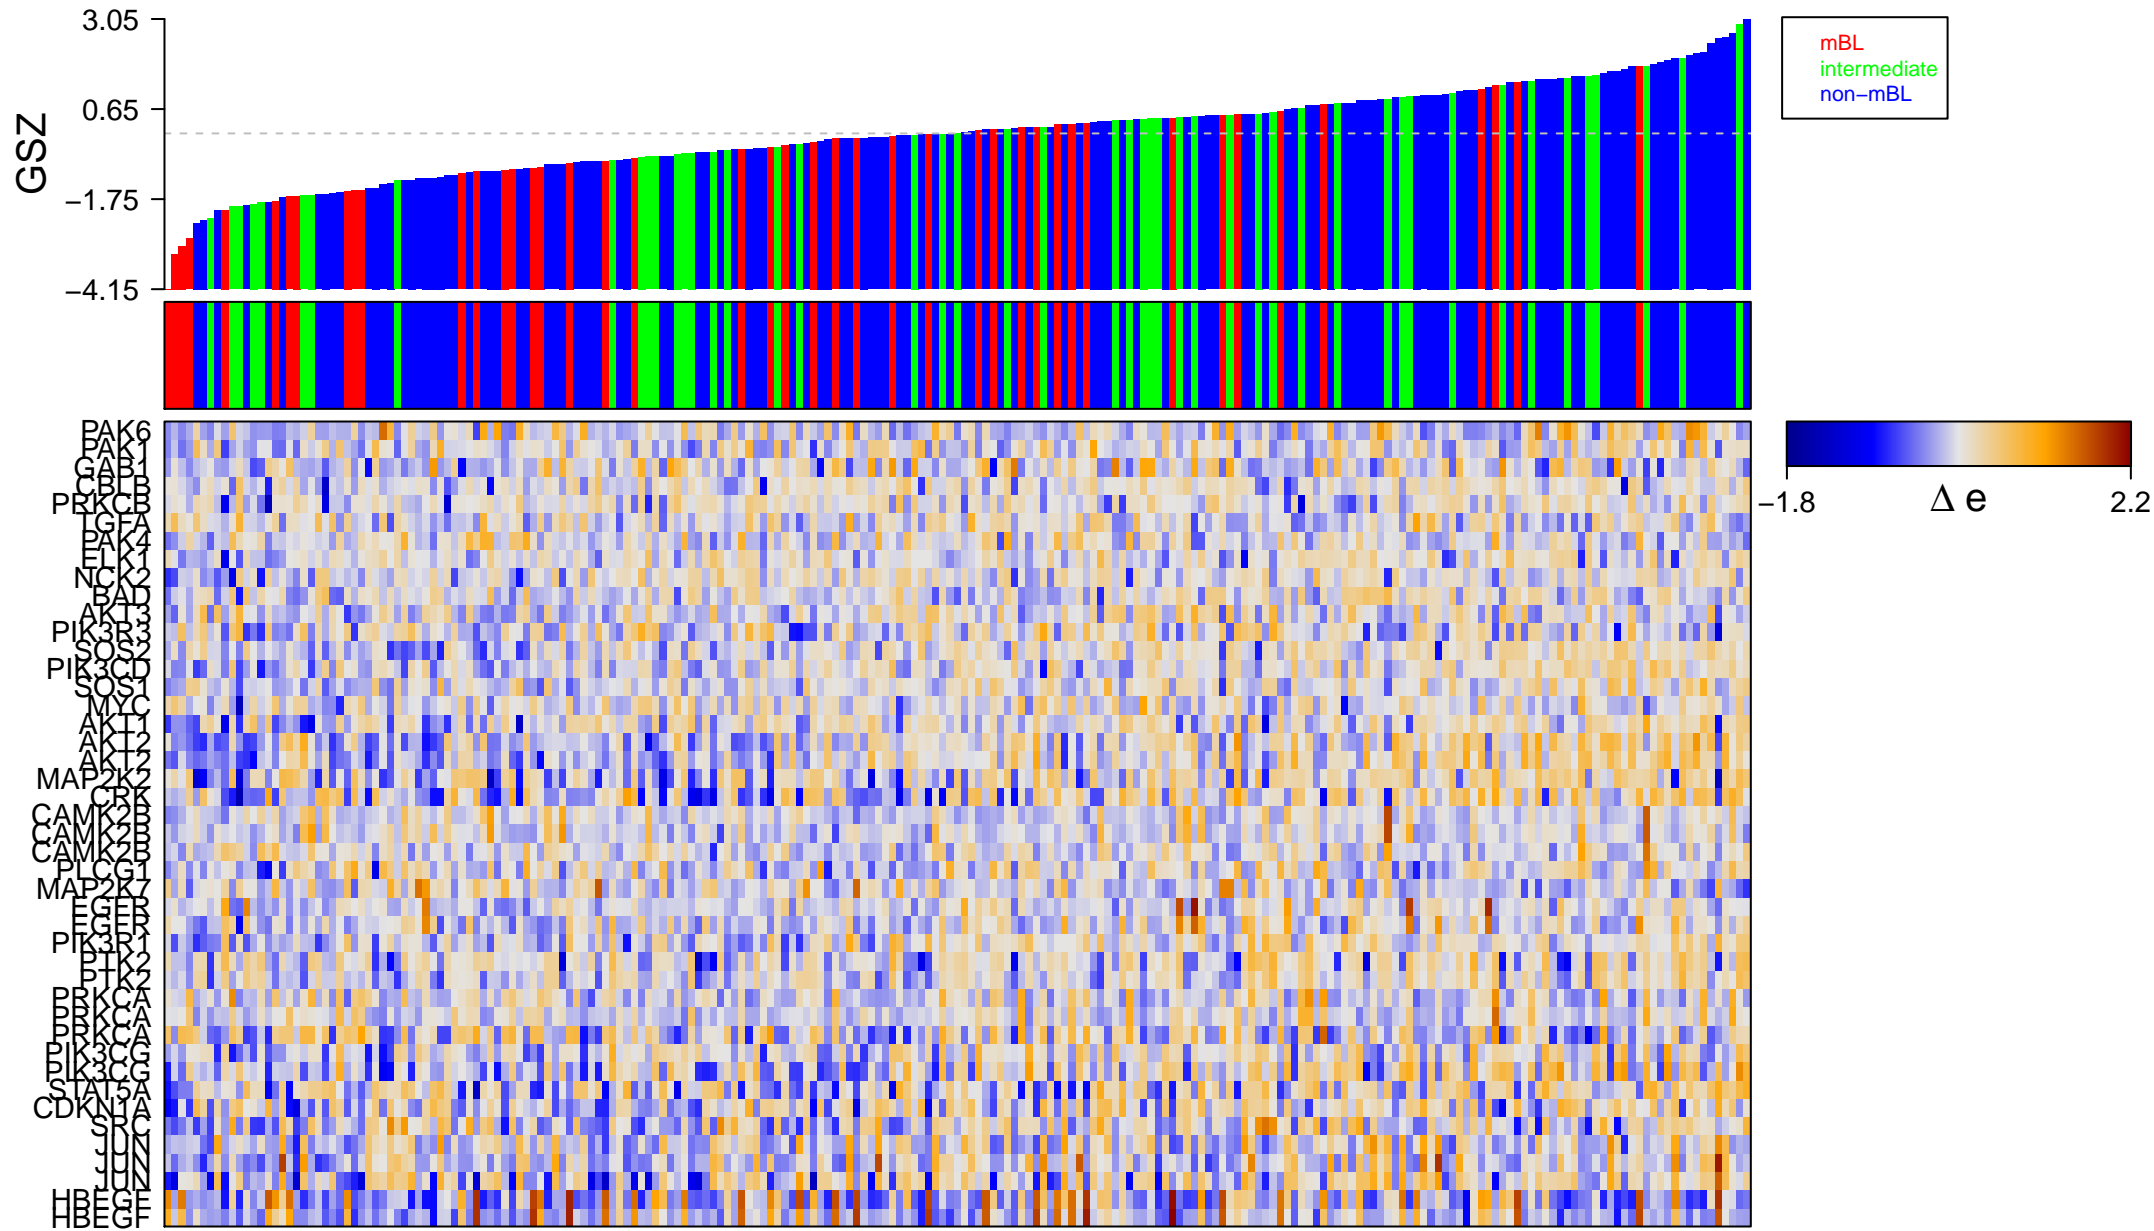

KEGG_ERBB_SIGNALING_PATHWAY

KEGG_ERBB_SIGNALING_PATHWAY

■ on
■ -
□ off

KEGG_ERBB_SIGNALING_PATHWAY