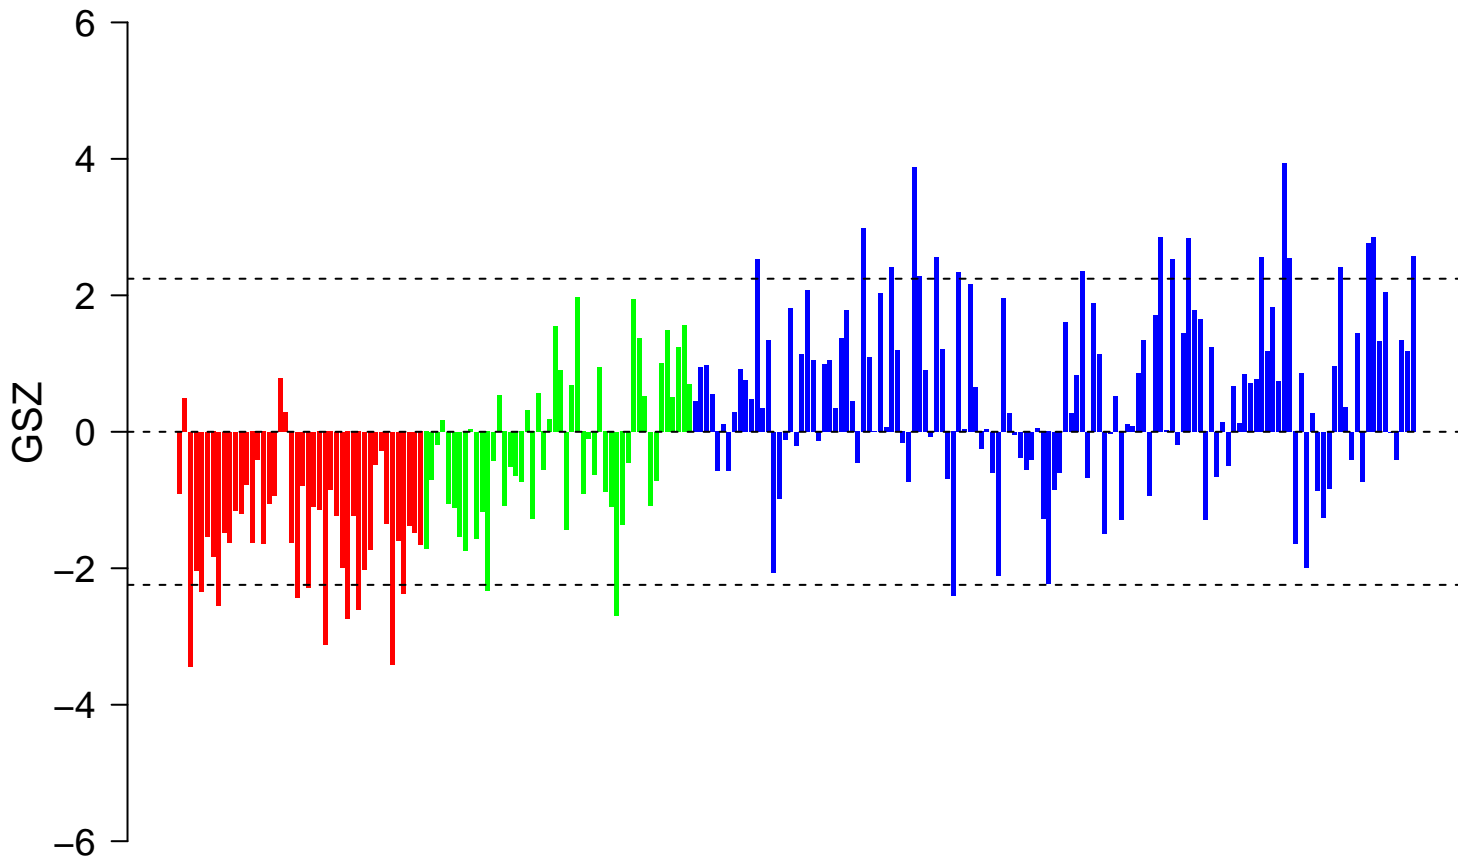

# KEGG\_EPITHELIAL\_CELL\_SIGNALING\_IN\_HELICOBACTER\_PYLORI\_INFECTION

# GSZ\_EPITHELIAL\_CELL\_SIGNALING\_IN\_HELICOBACTER\_PYLORI\_INFECTION