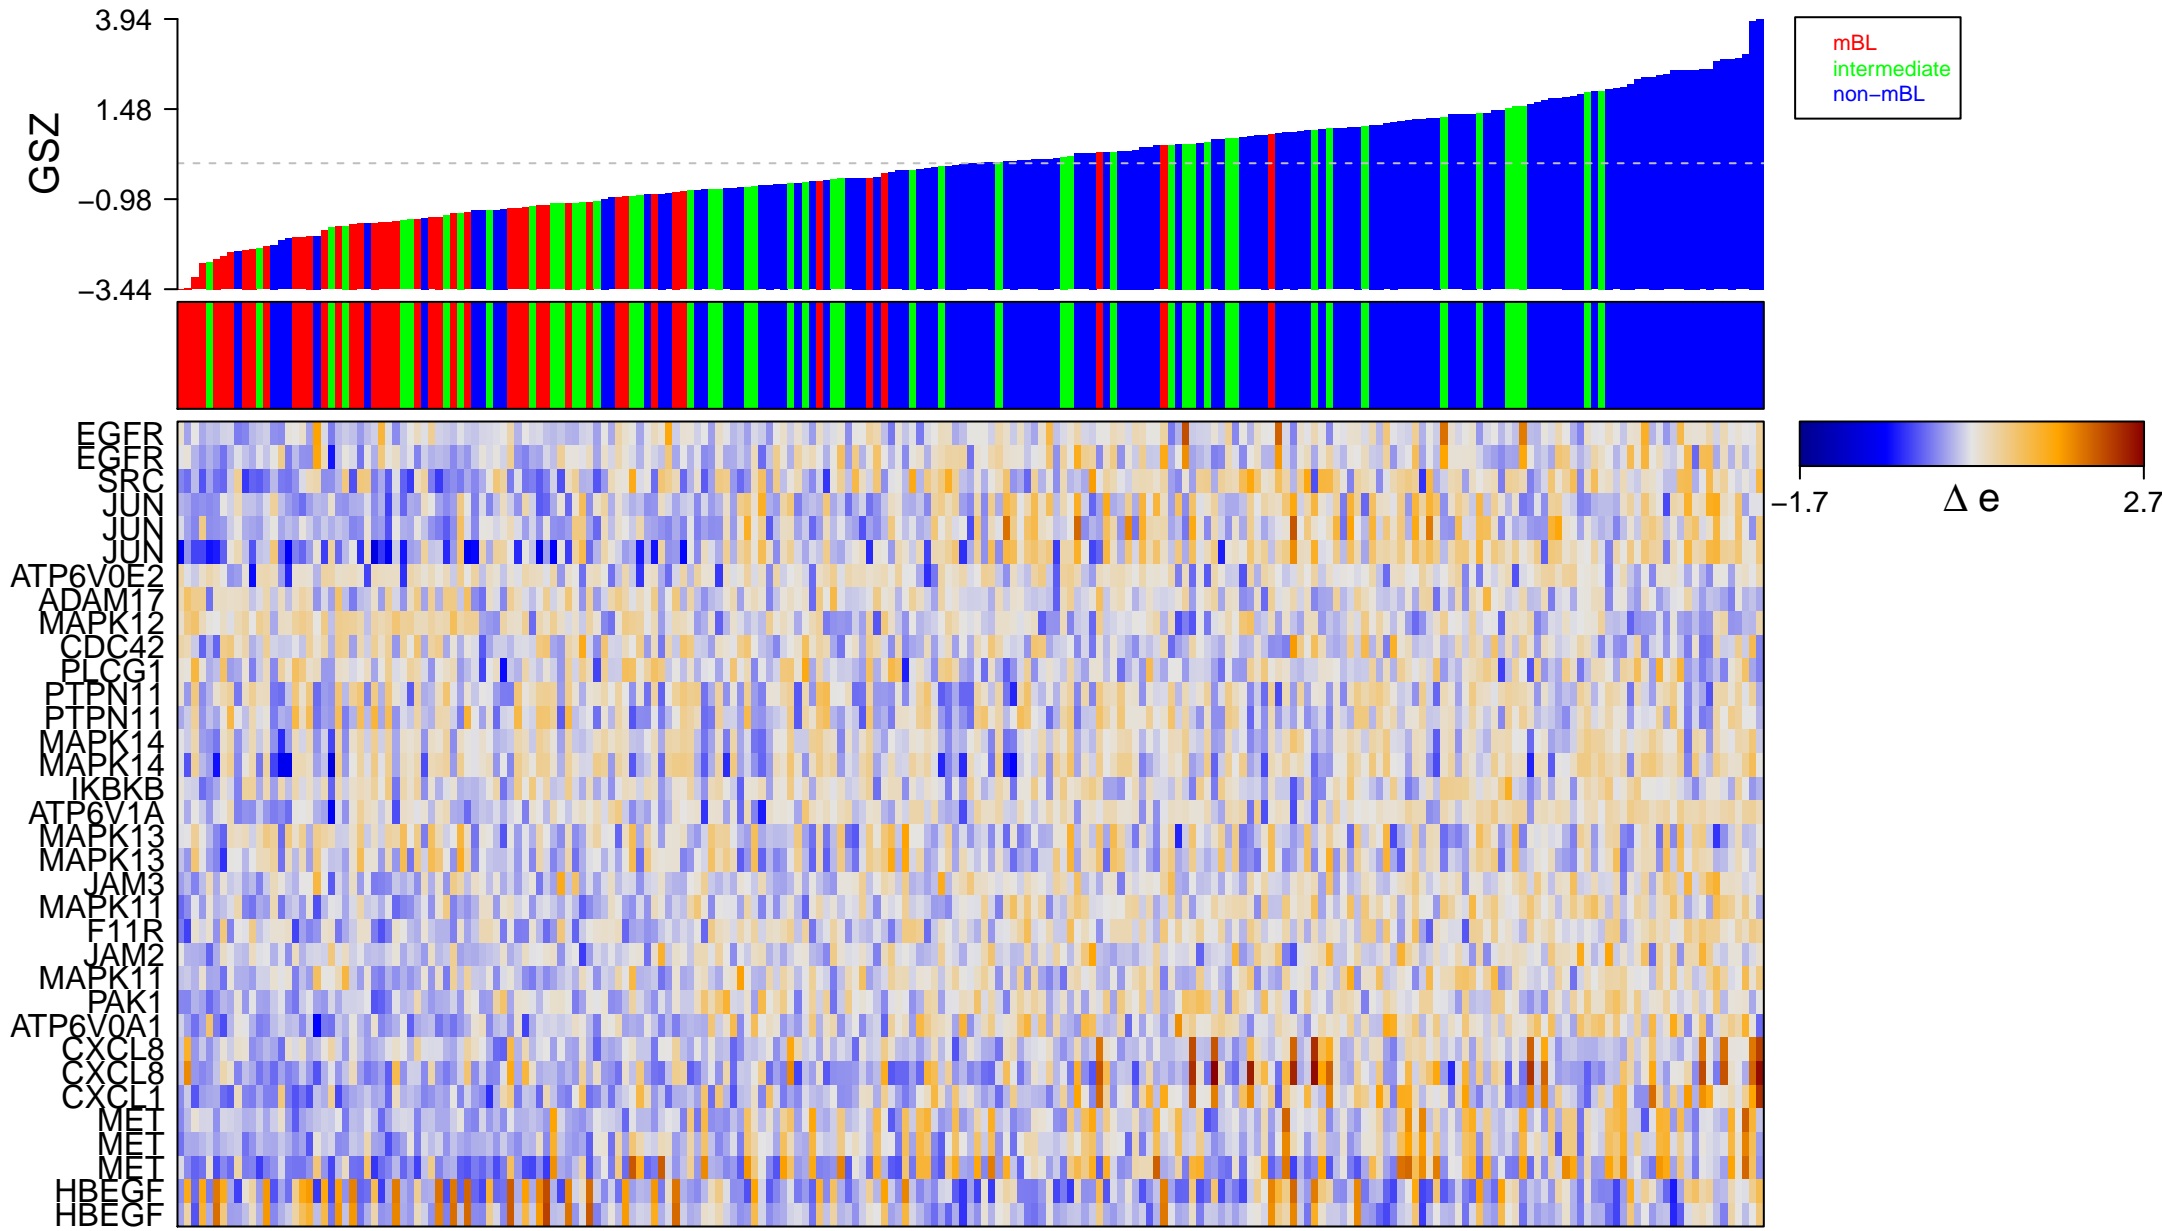

# KEGG\_EPITHELIAL\_CELL\_SIGNALING\_IN\_HELICOBACTER\_PYLORI\_INFECTION

# GSZ\_EPITHELIAL\_CELL\_SIGNALING\_IN\_HELICOBACTER\_PYLORI\_INFECTION