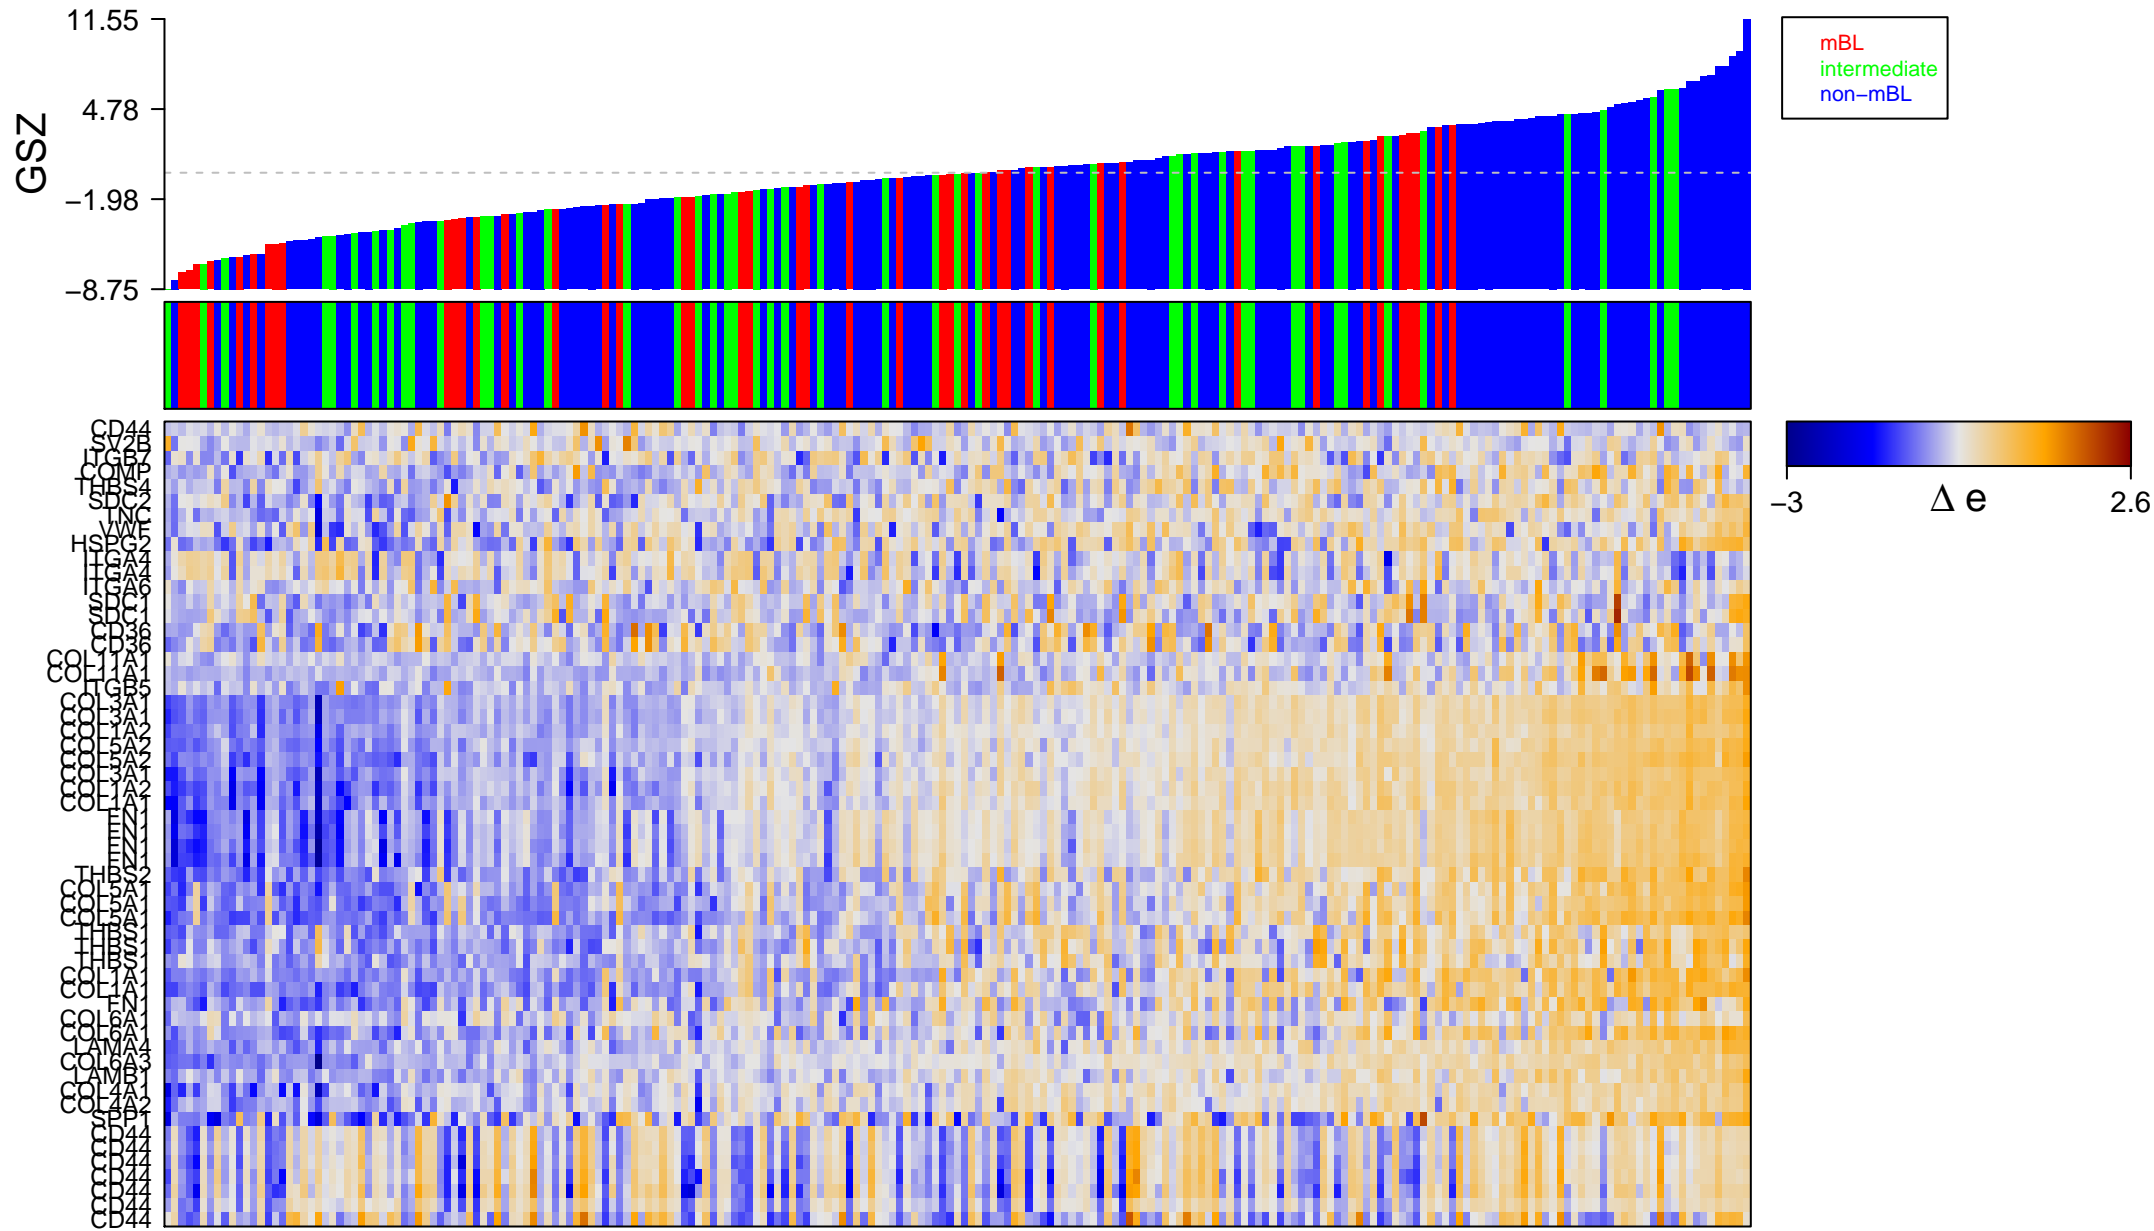

KEGG_ECM_RECEPTOR_INTERACTION

KEGG_ECM_RECEPTOR_INTERACTION

■ on
■ -
□ off

KEGG_ECM_RECEPTOR_INTERACTION