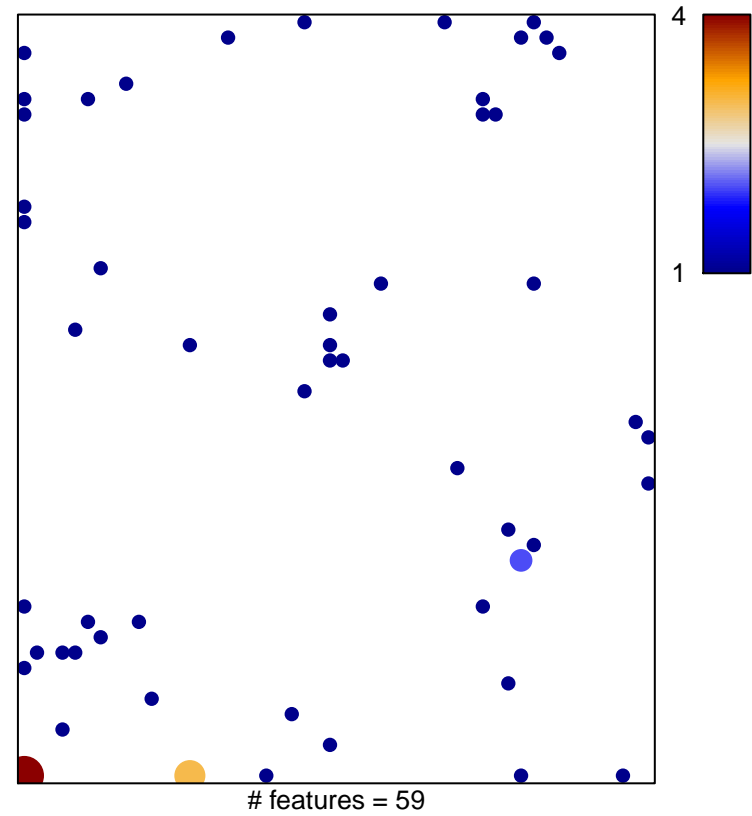

KEGG_CYTOSOLIC_DNA_SENSING_PATHWAY

KEGG_CYTOSOLIC_DNA_SENSING_PATHWAY

■ on
■ -
□ off

KEGG_CYTOSOLIC_DNA_SENSING_PATHWAY