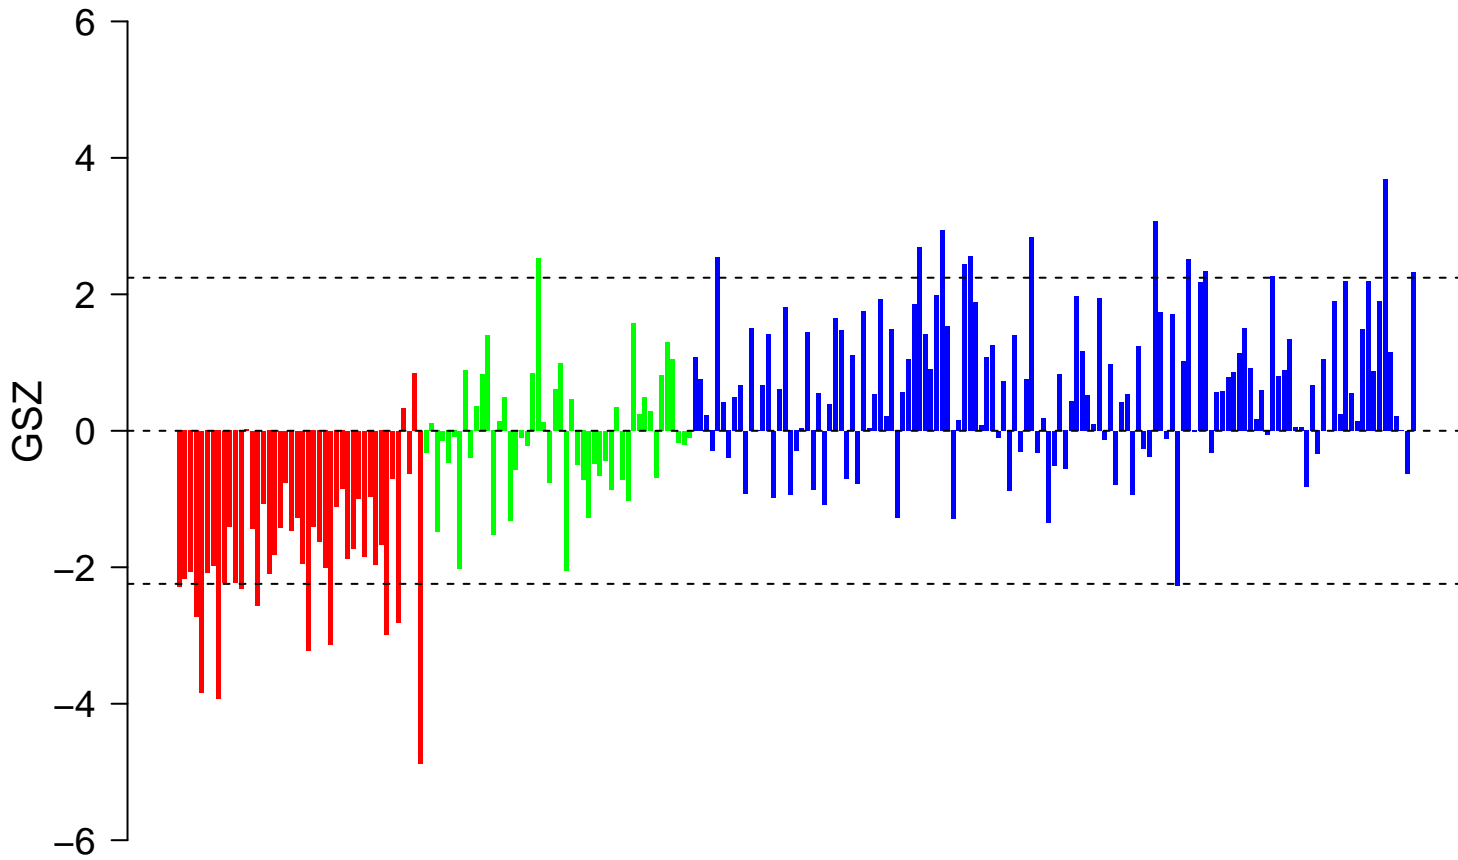

KEGG_CYTOSOLIC_DNA_SENSING_PATHWAY

KEGG_CYTOSOLIC_DNA_SENSING_PATHWAY

■ on
■ -
□ off

KEGG_CYTOSOLIC_DNA_SENSING_PATHWAY