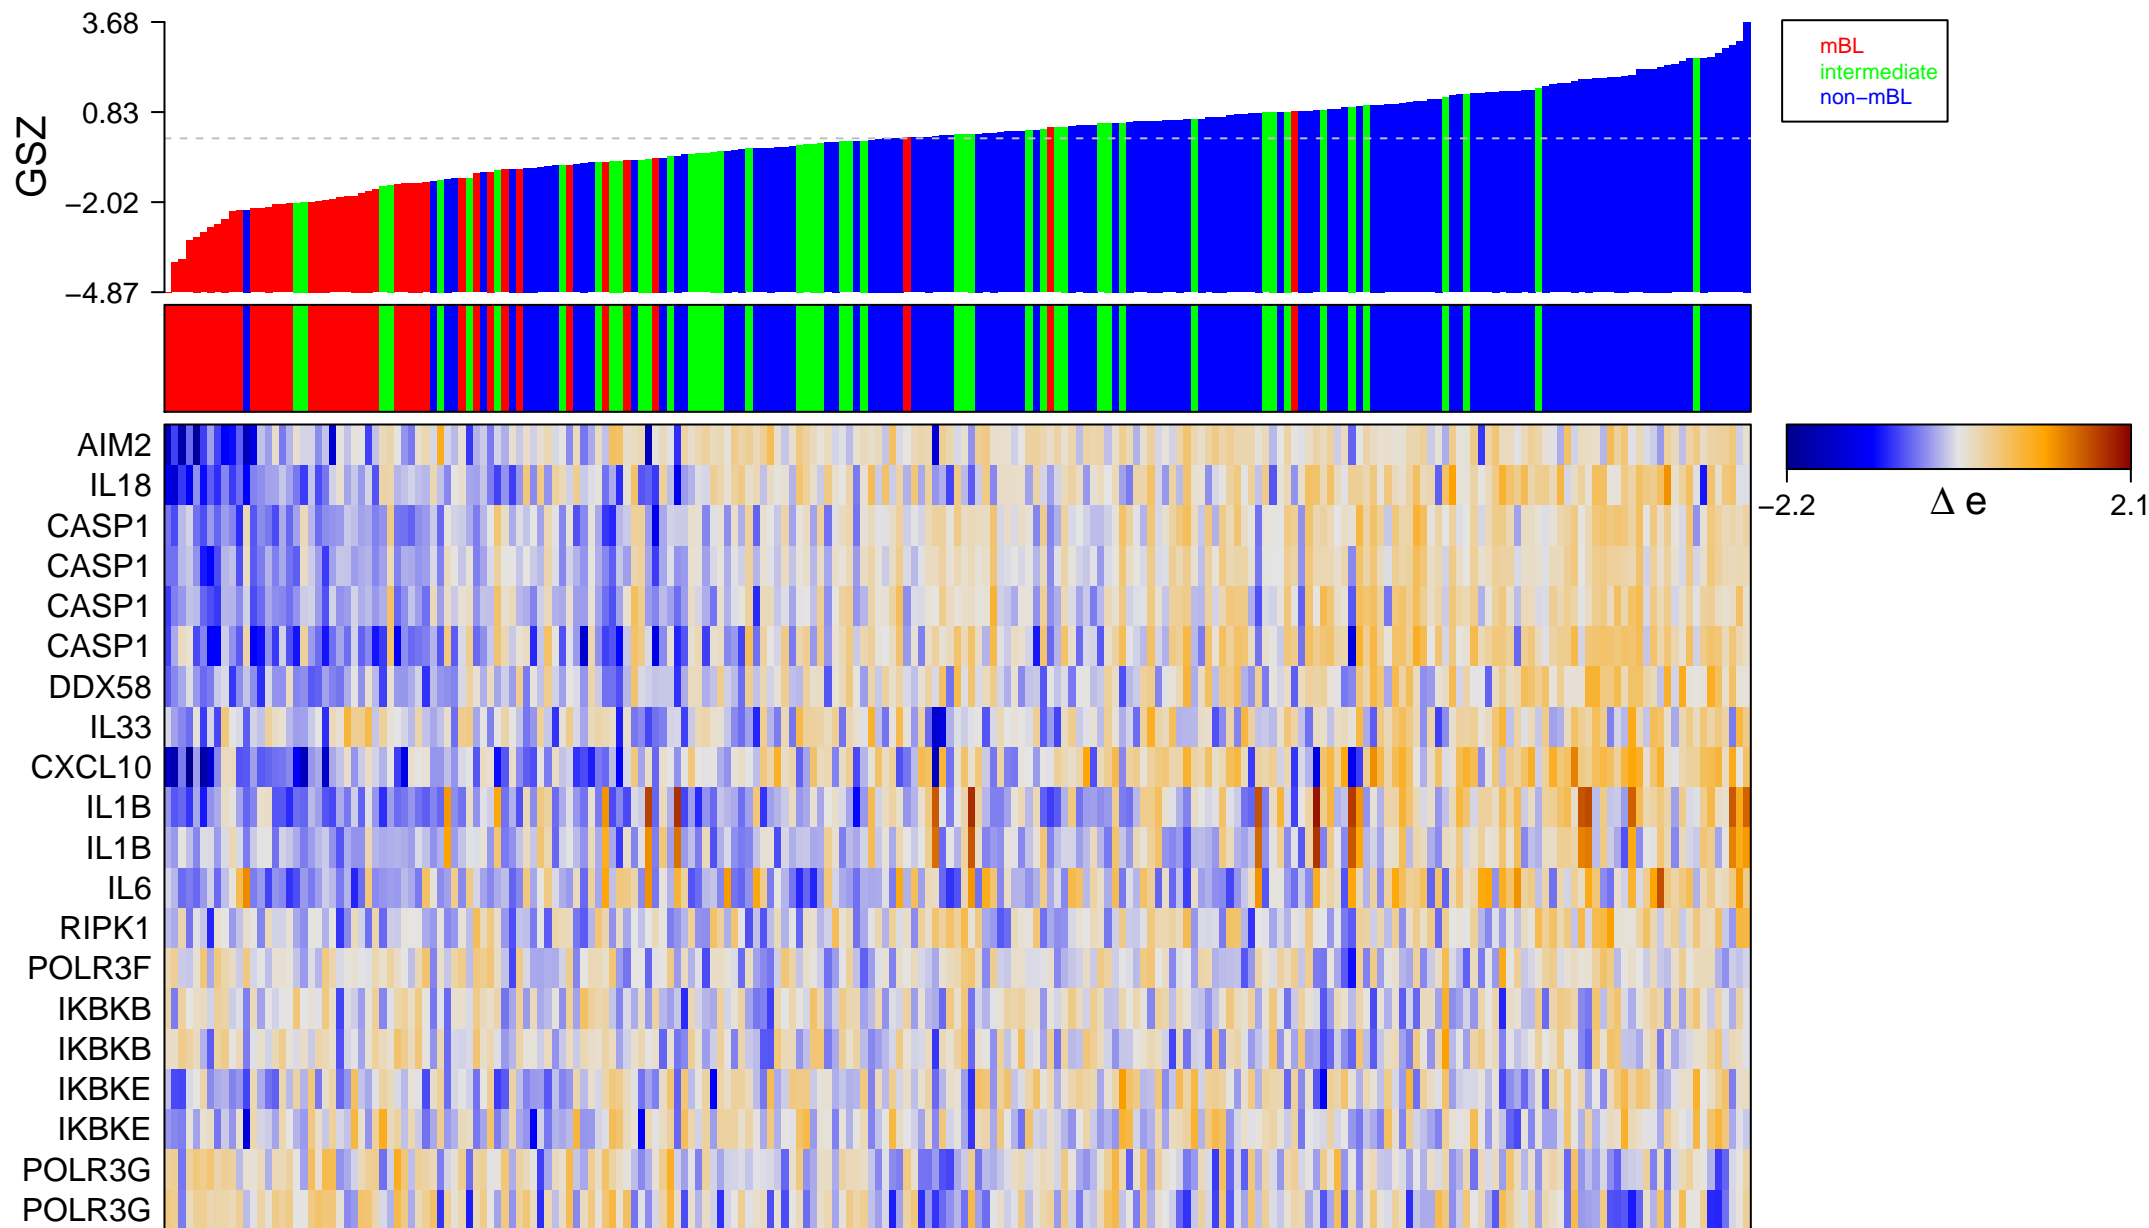

KEGG_CYTOSOLIC_DNA_SENSING_PATHWAY

KEGG_CYTOSOLIC_DNA_SENSING_PATHWAY

■ on
■ -
□ off

KEGG_CYTOSOLIC_DNA_SENSING_PATHWAY