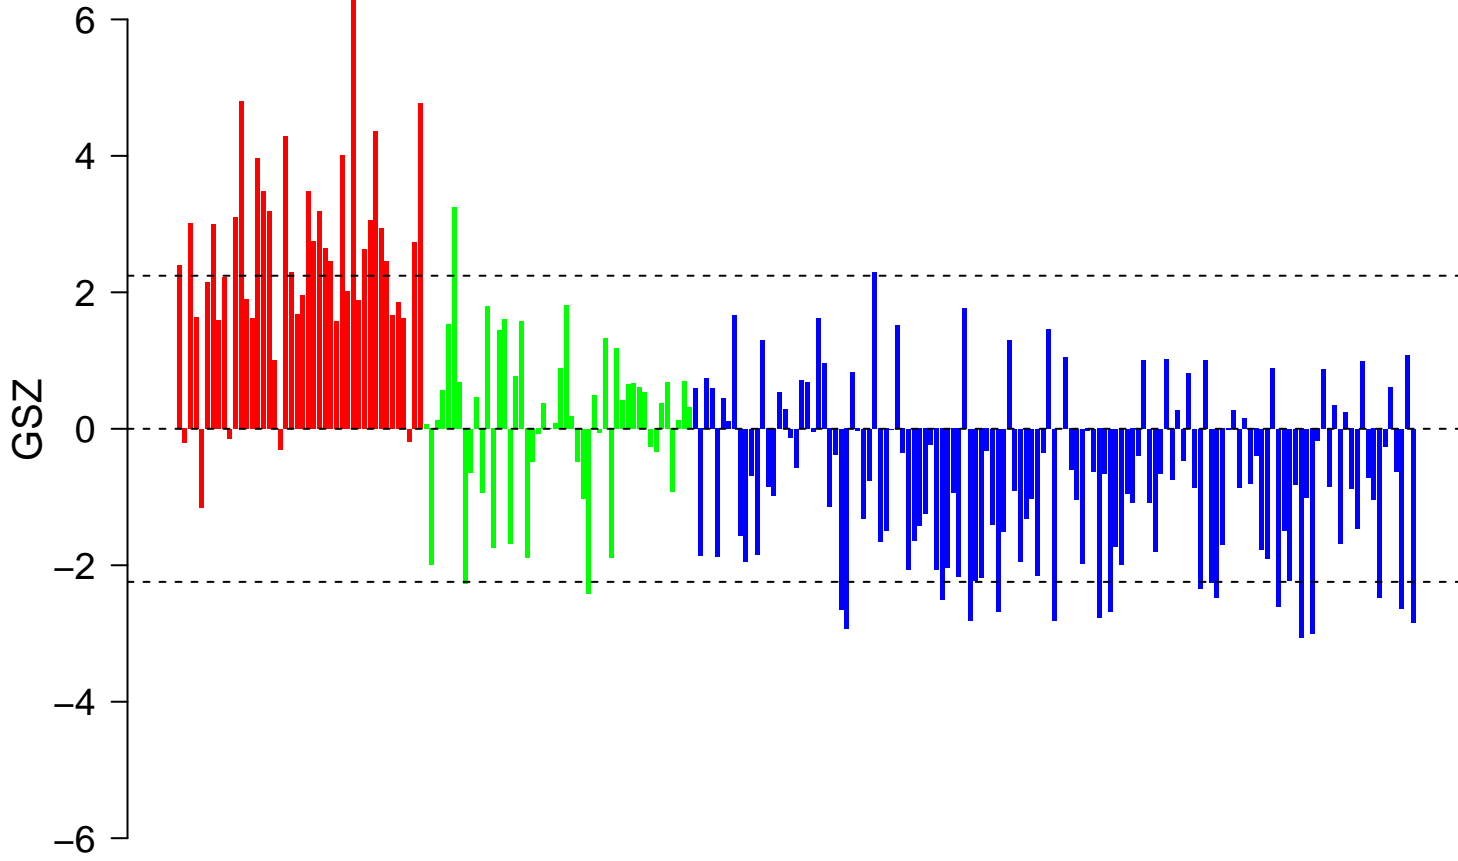

KEGG_CYSTEINE_AND_METHIONINE_METABOLISM