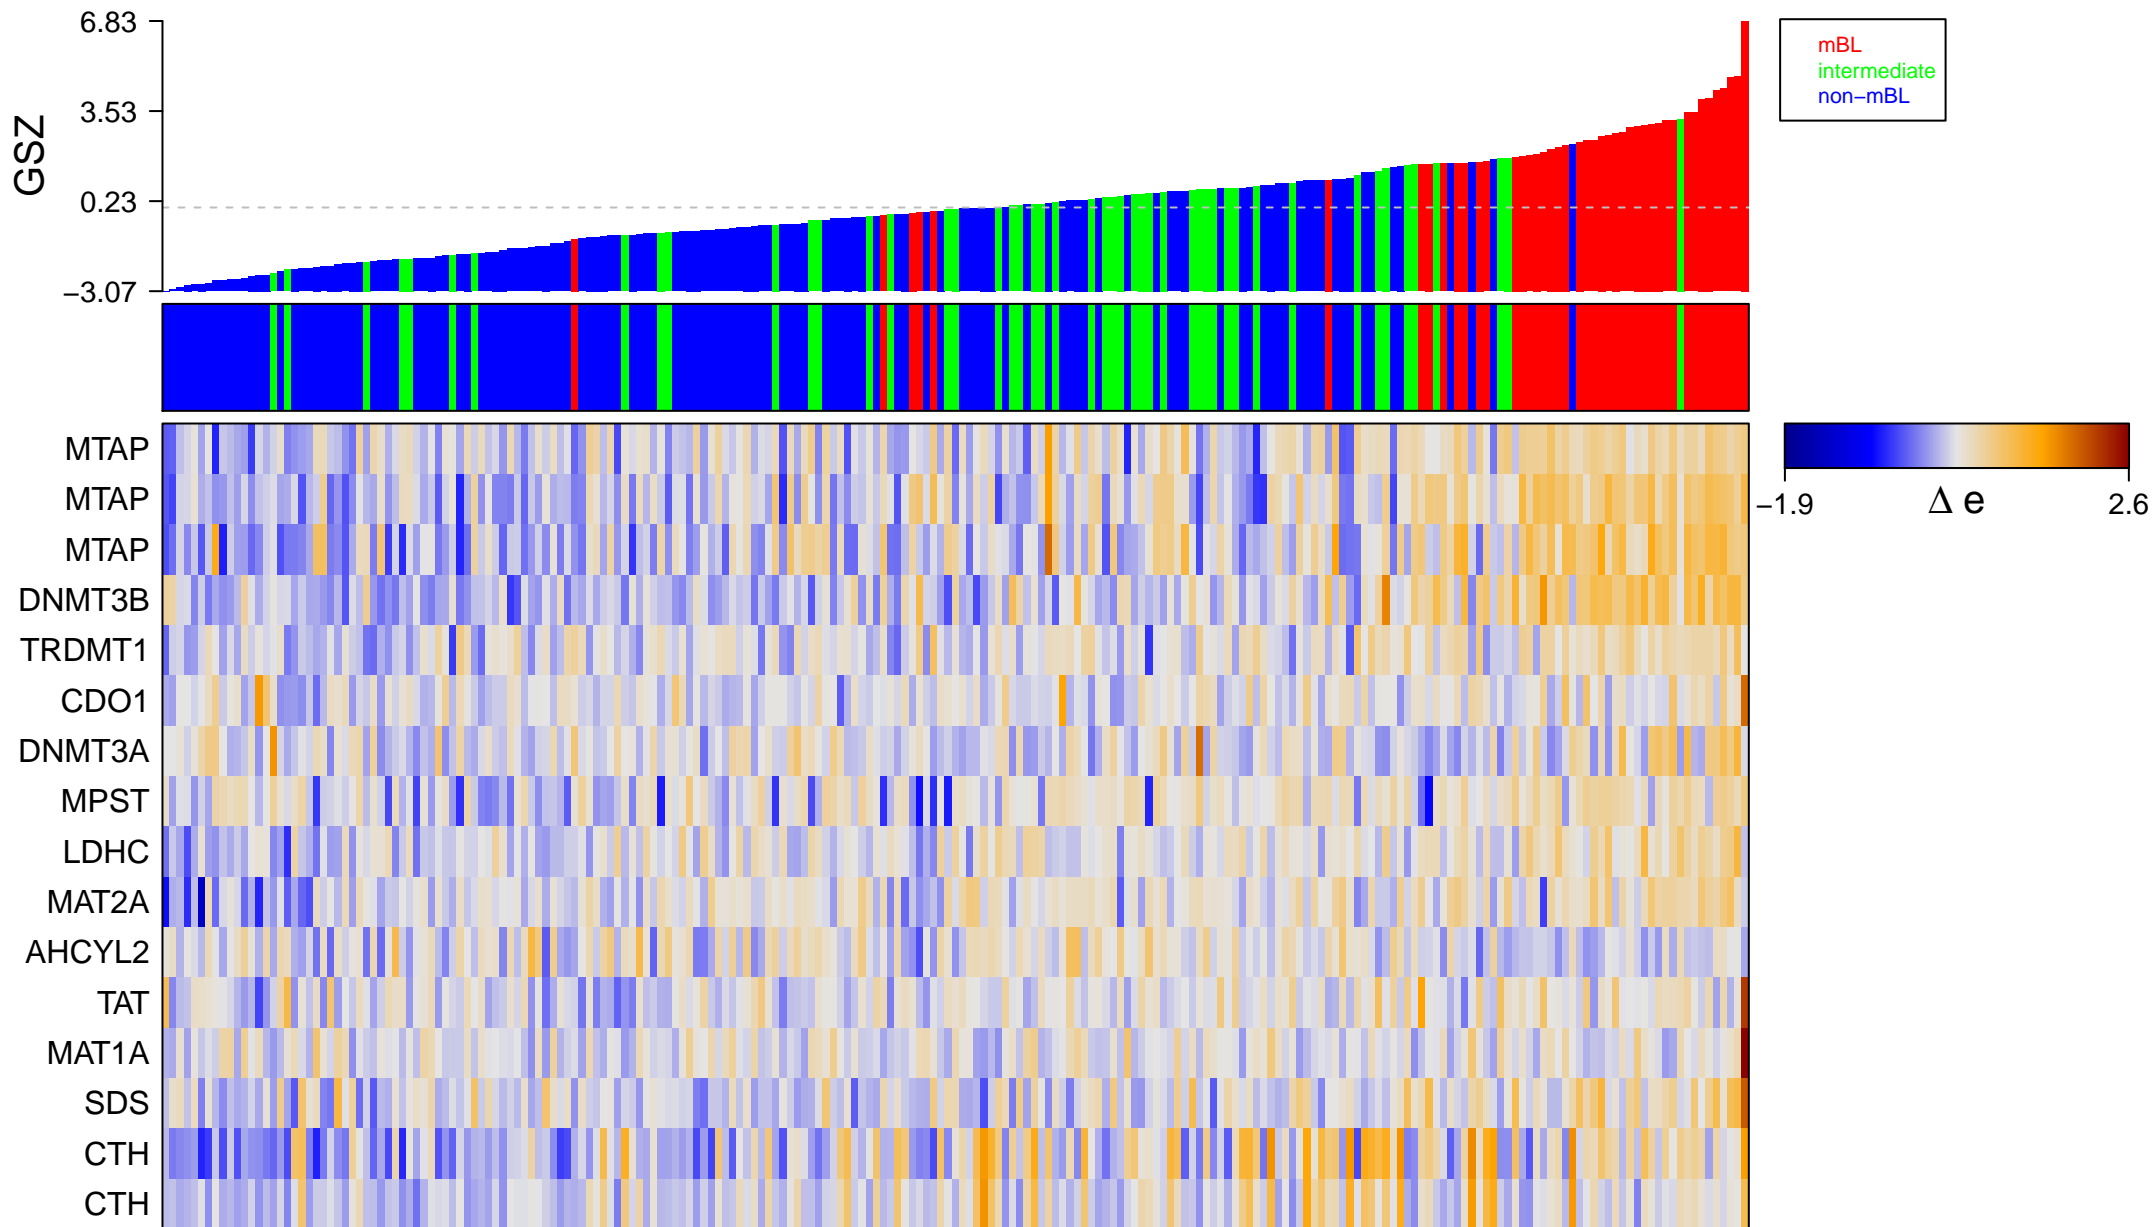

# KEGG\_CYSTEINE\_AND\_METHIONINE\_METABOLISM