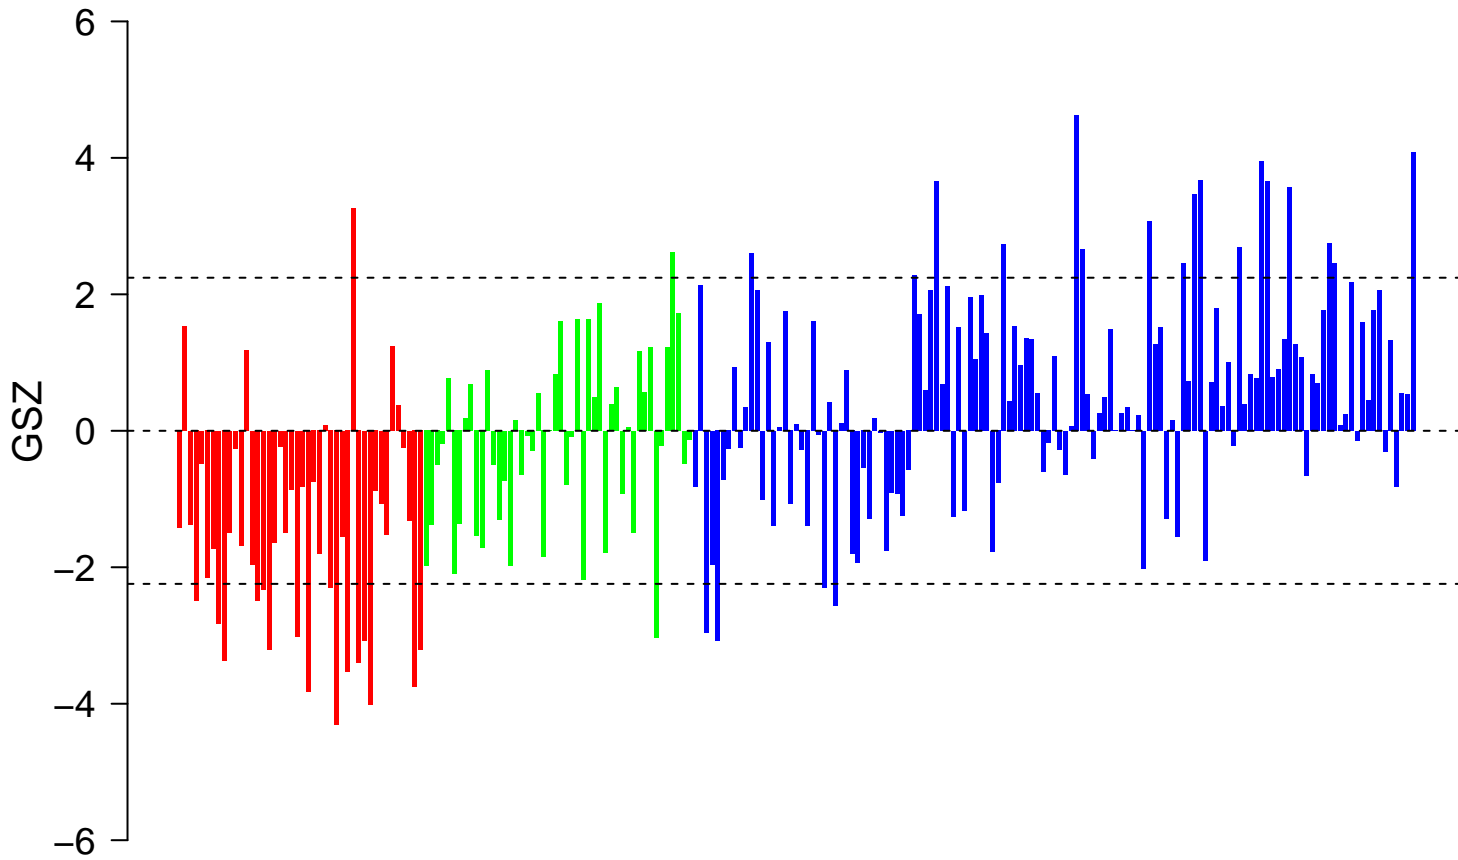

KEGG_ARACHIDONIC_ACID_METABOLISM

KEGG_ARACHIDONIC_ACID_METABOLISM

■ on
■ -
□ off

KEGG_ARACHIDONIC_ACID_METABOLISM