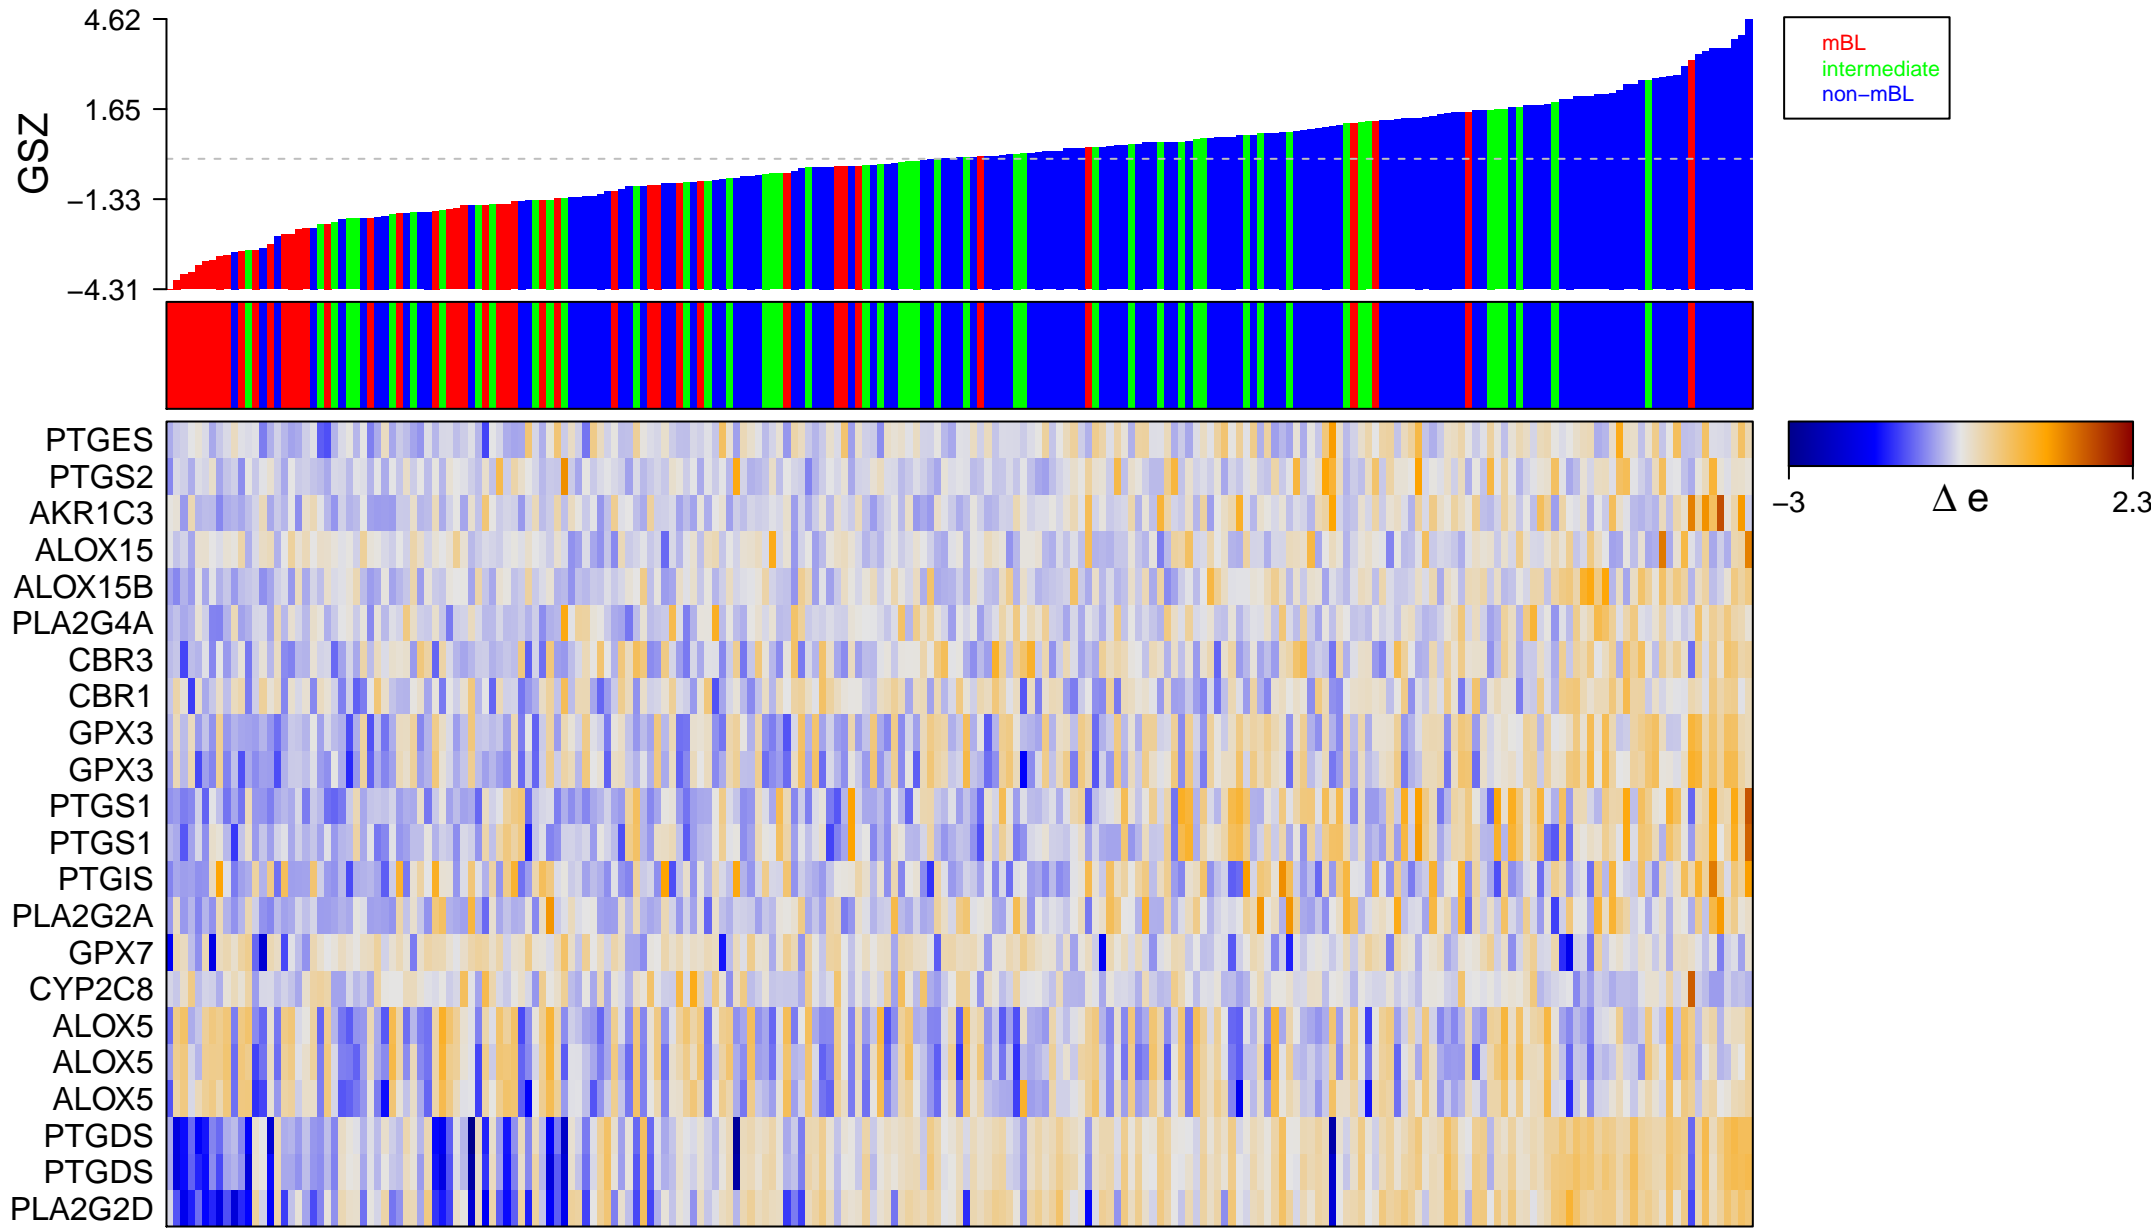

KEGG_ARACHIDONIC_ACID_METABOLISM

KEGG_ARACHIDONIC_ACID_METABOLISM

■ on
■ -
□ off

KEGG_ARACHIDONIC_ACID_METABOLISM