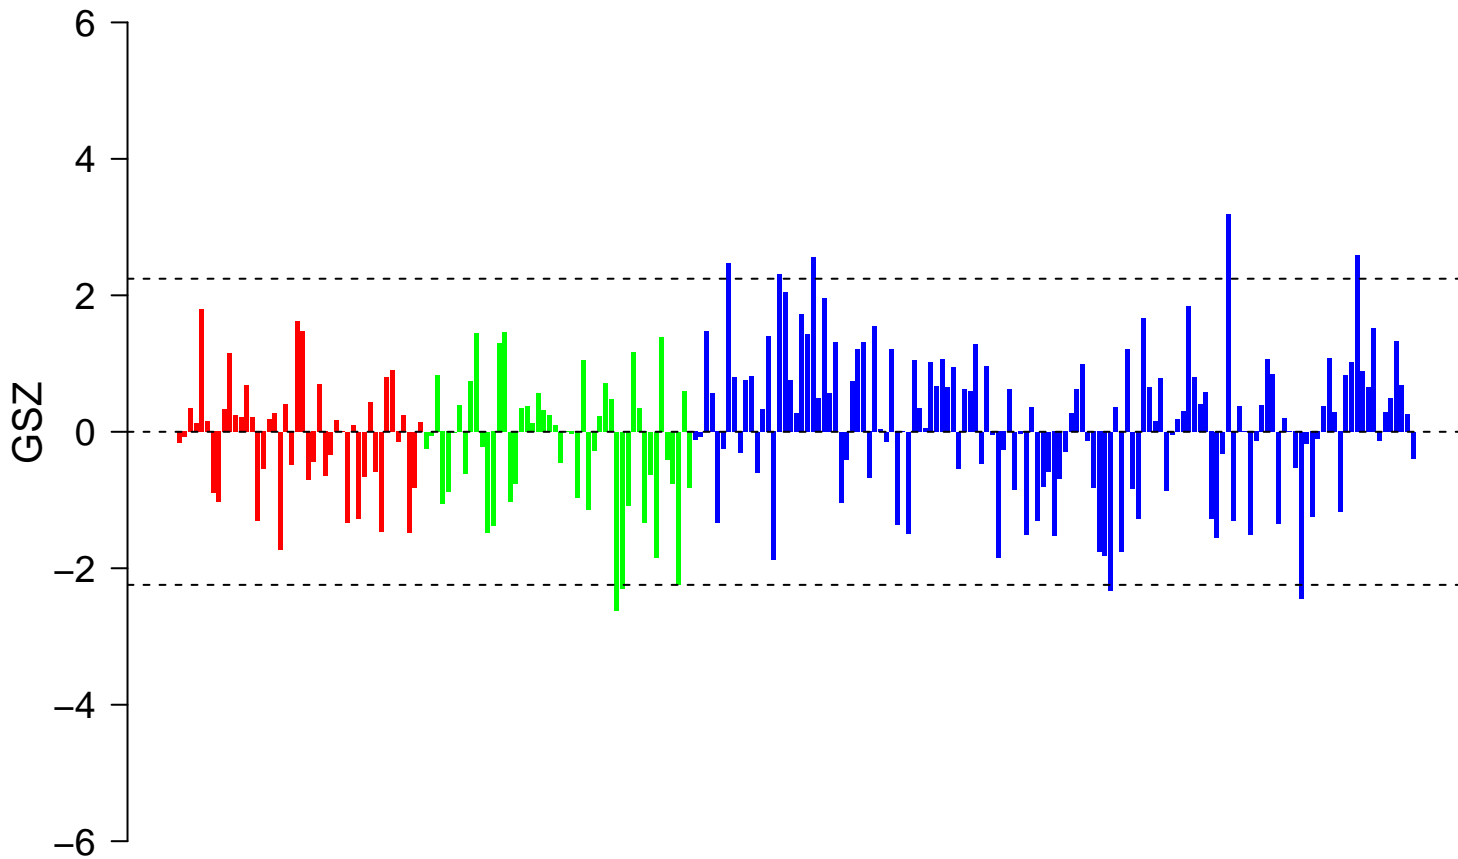

KAYO_AGING_MUSCLE_DN

■ on
■ -
□ off

KAYO_AGING_MUSCLE_DN