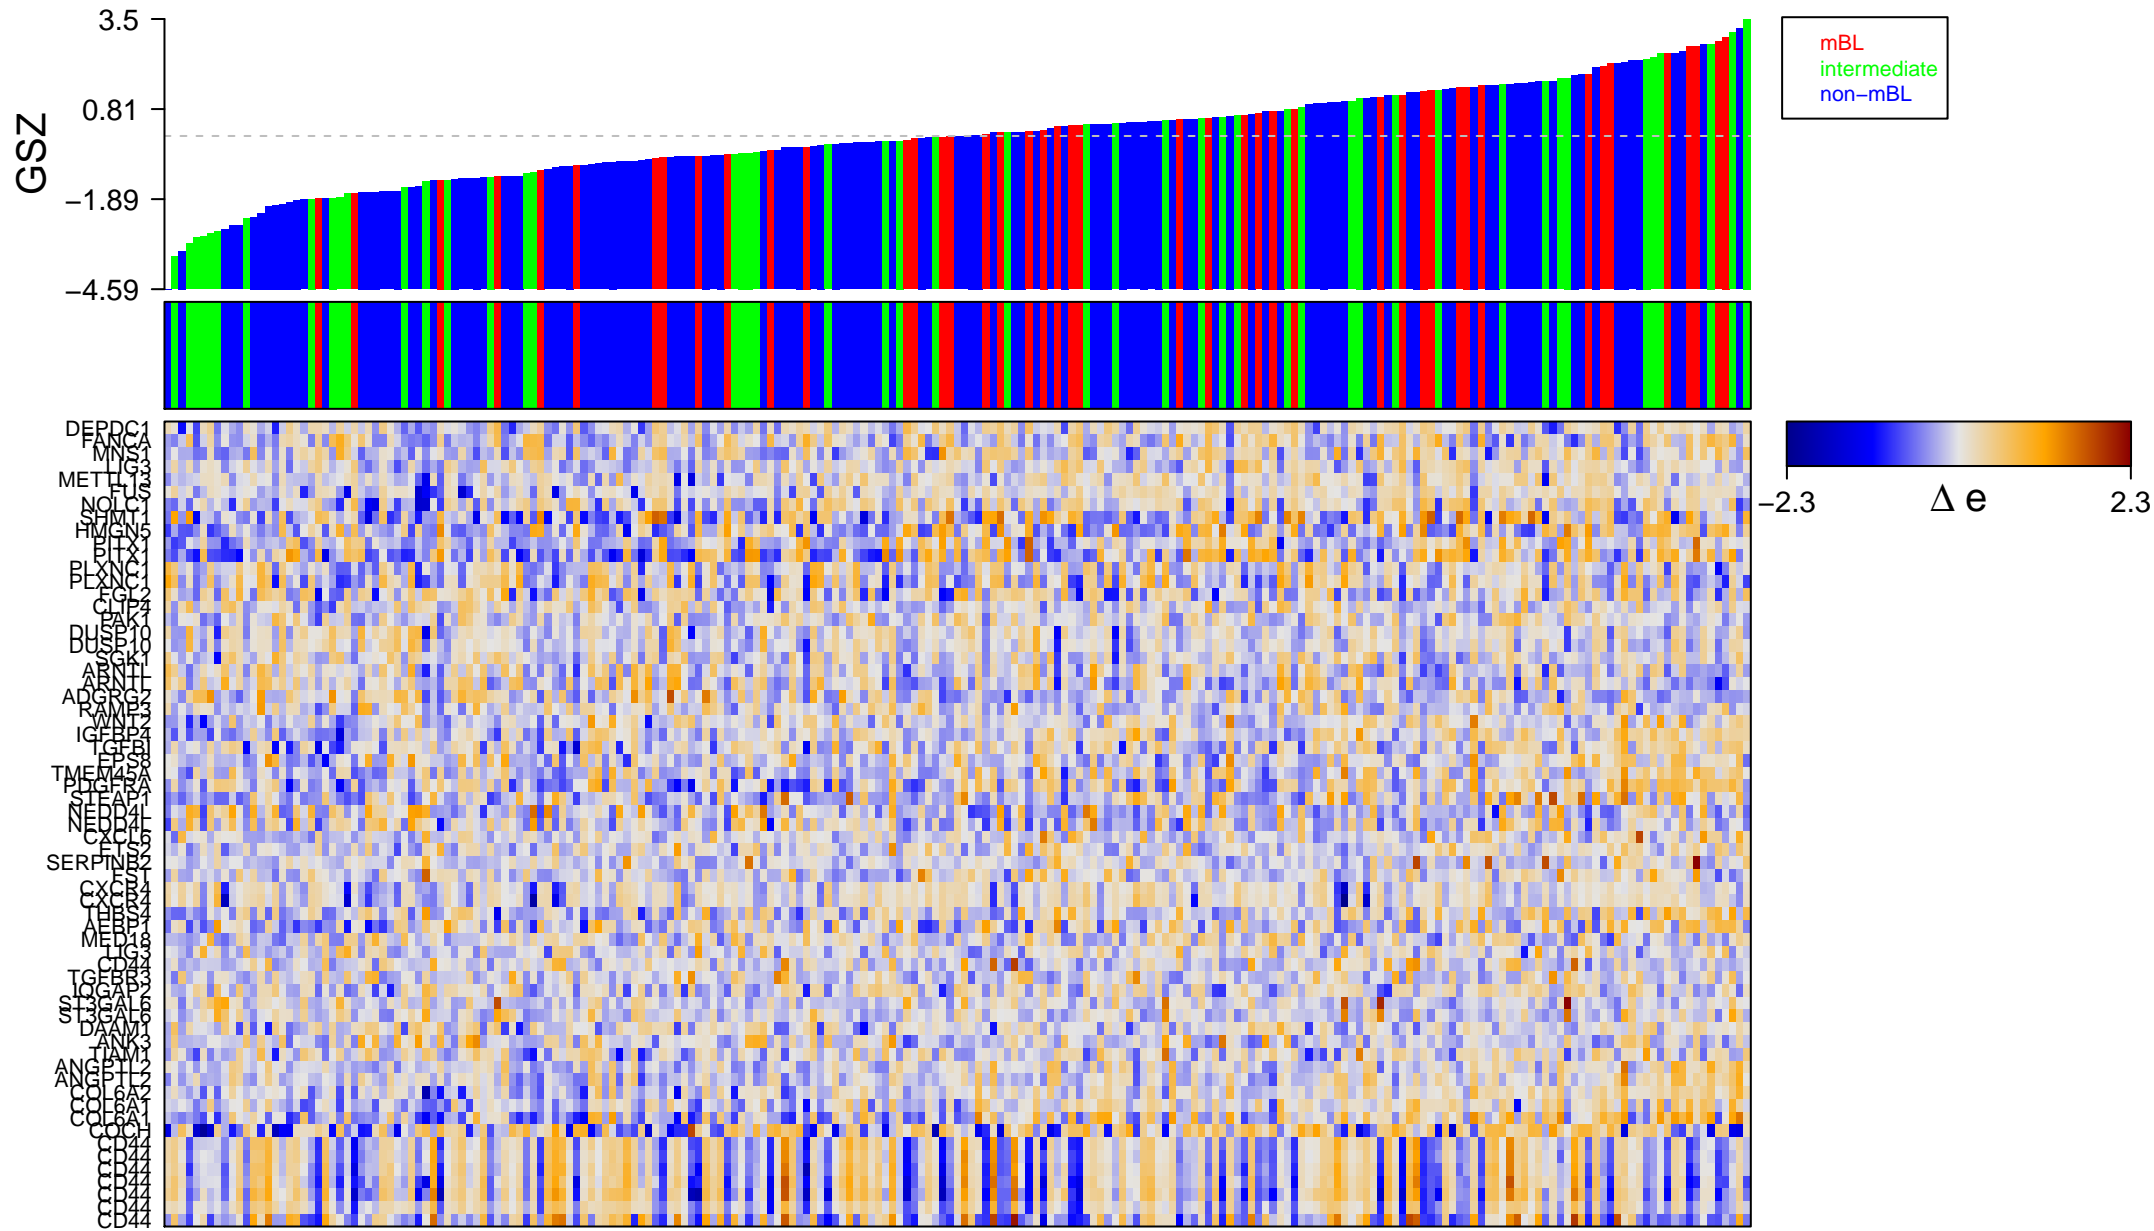

# KATSANOU\_ELAVL1\_TARGETS\_DN

# KATSANOUELAVL1\_TARGETS\_DN

■ on  
■ -  
□ off