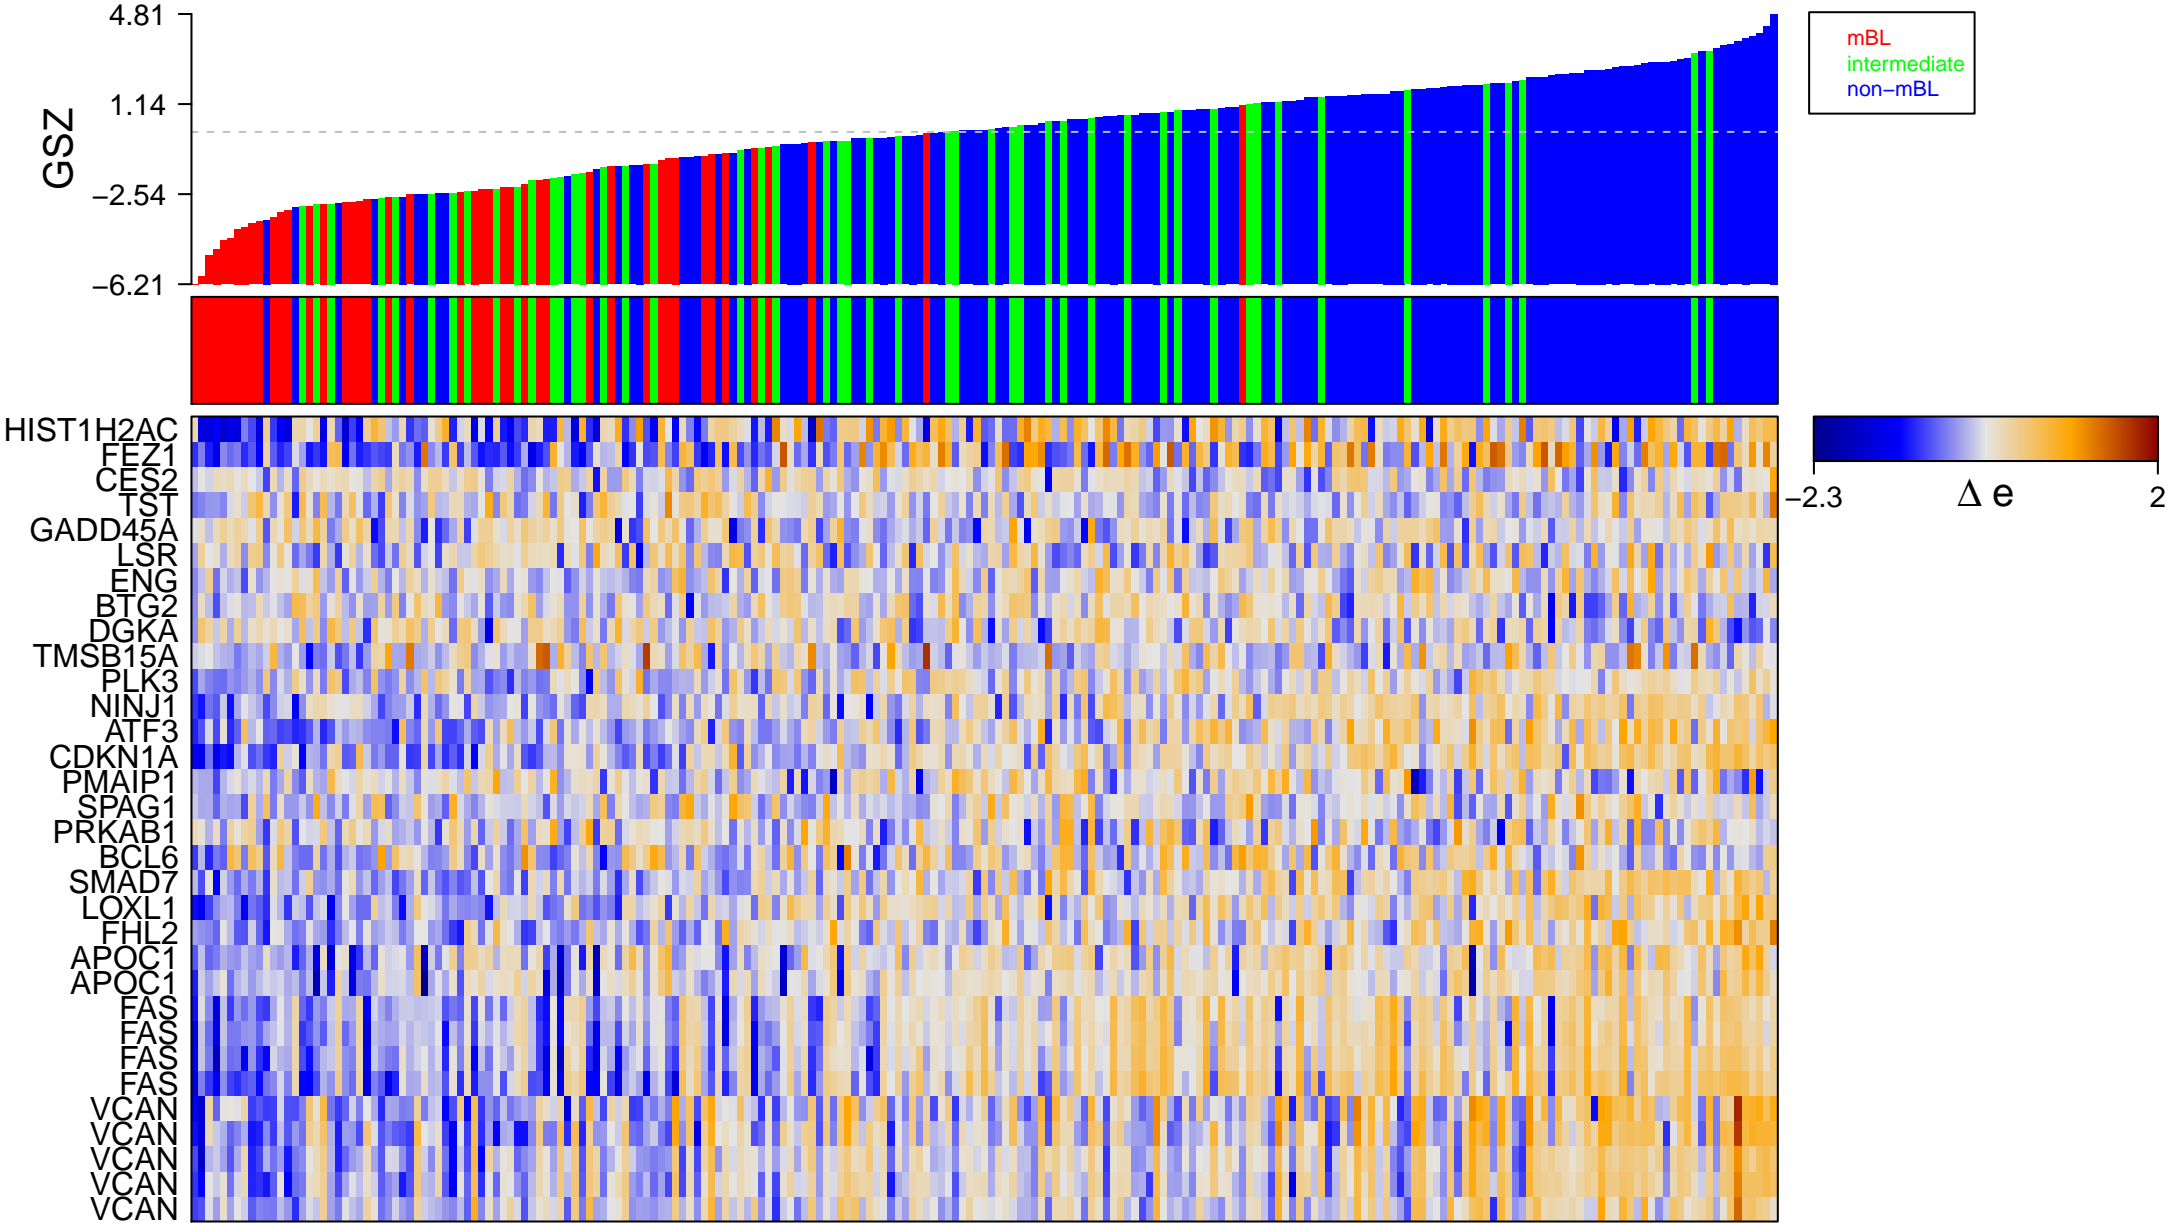

KANNAN_TP53_TARGETS_UP

KANNAN_TP53_TARGETS_UP

■ on
■ -
□ off

KANNAN_TP53_TARGETS_UP