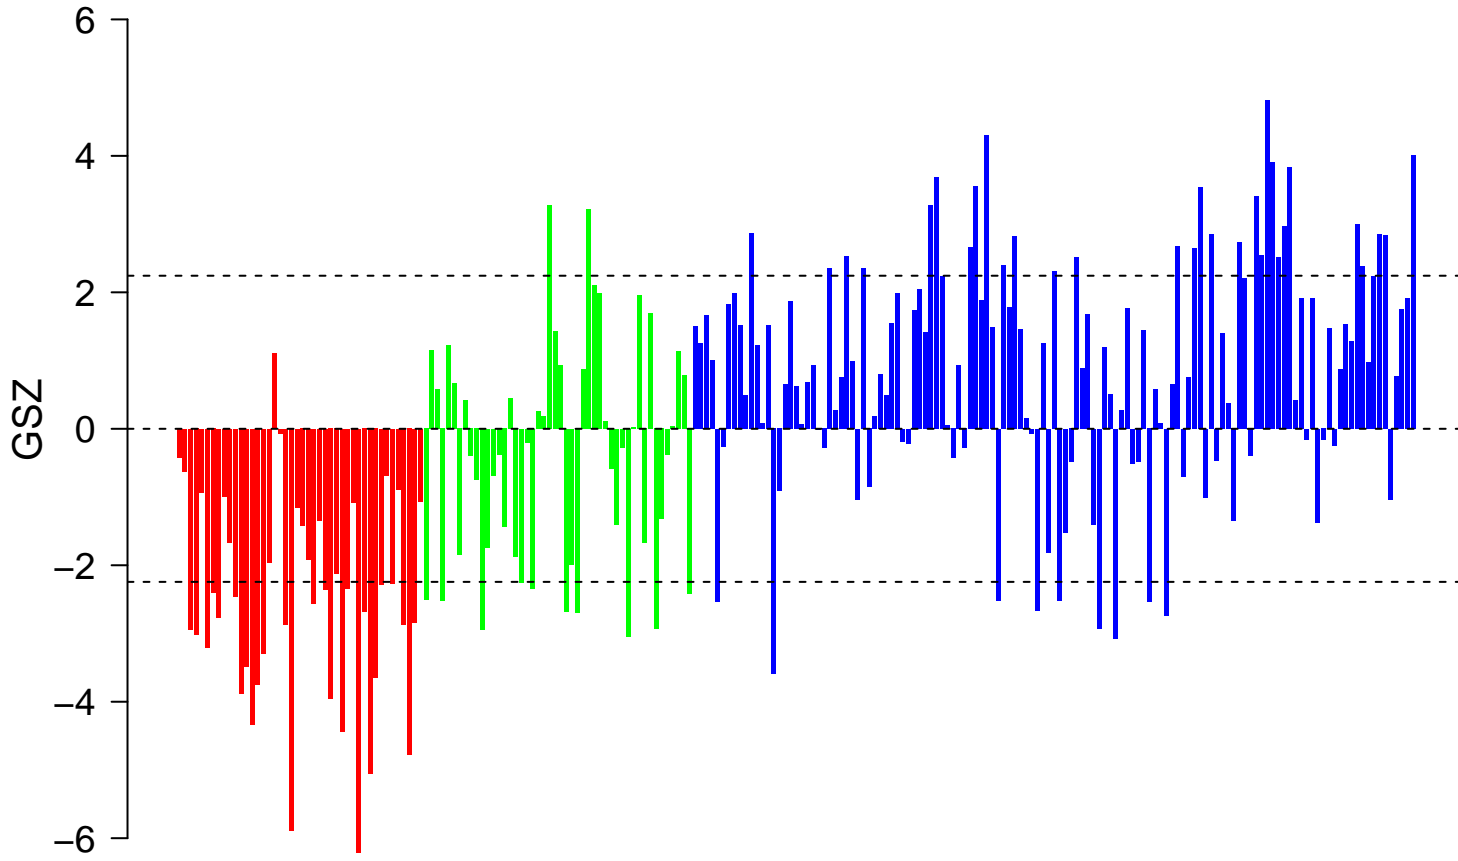

KANNAN_TP53_TARGETS_UP

KANNAN_TP53_TARGETS_UP

■ on
■ -
□ off

KANNAN_TP53_TARGETS_UP