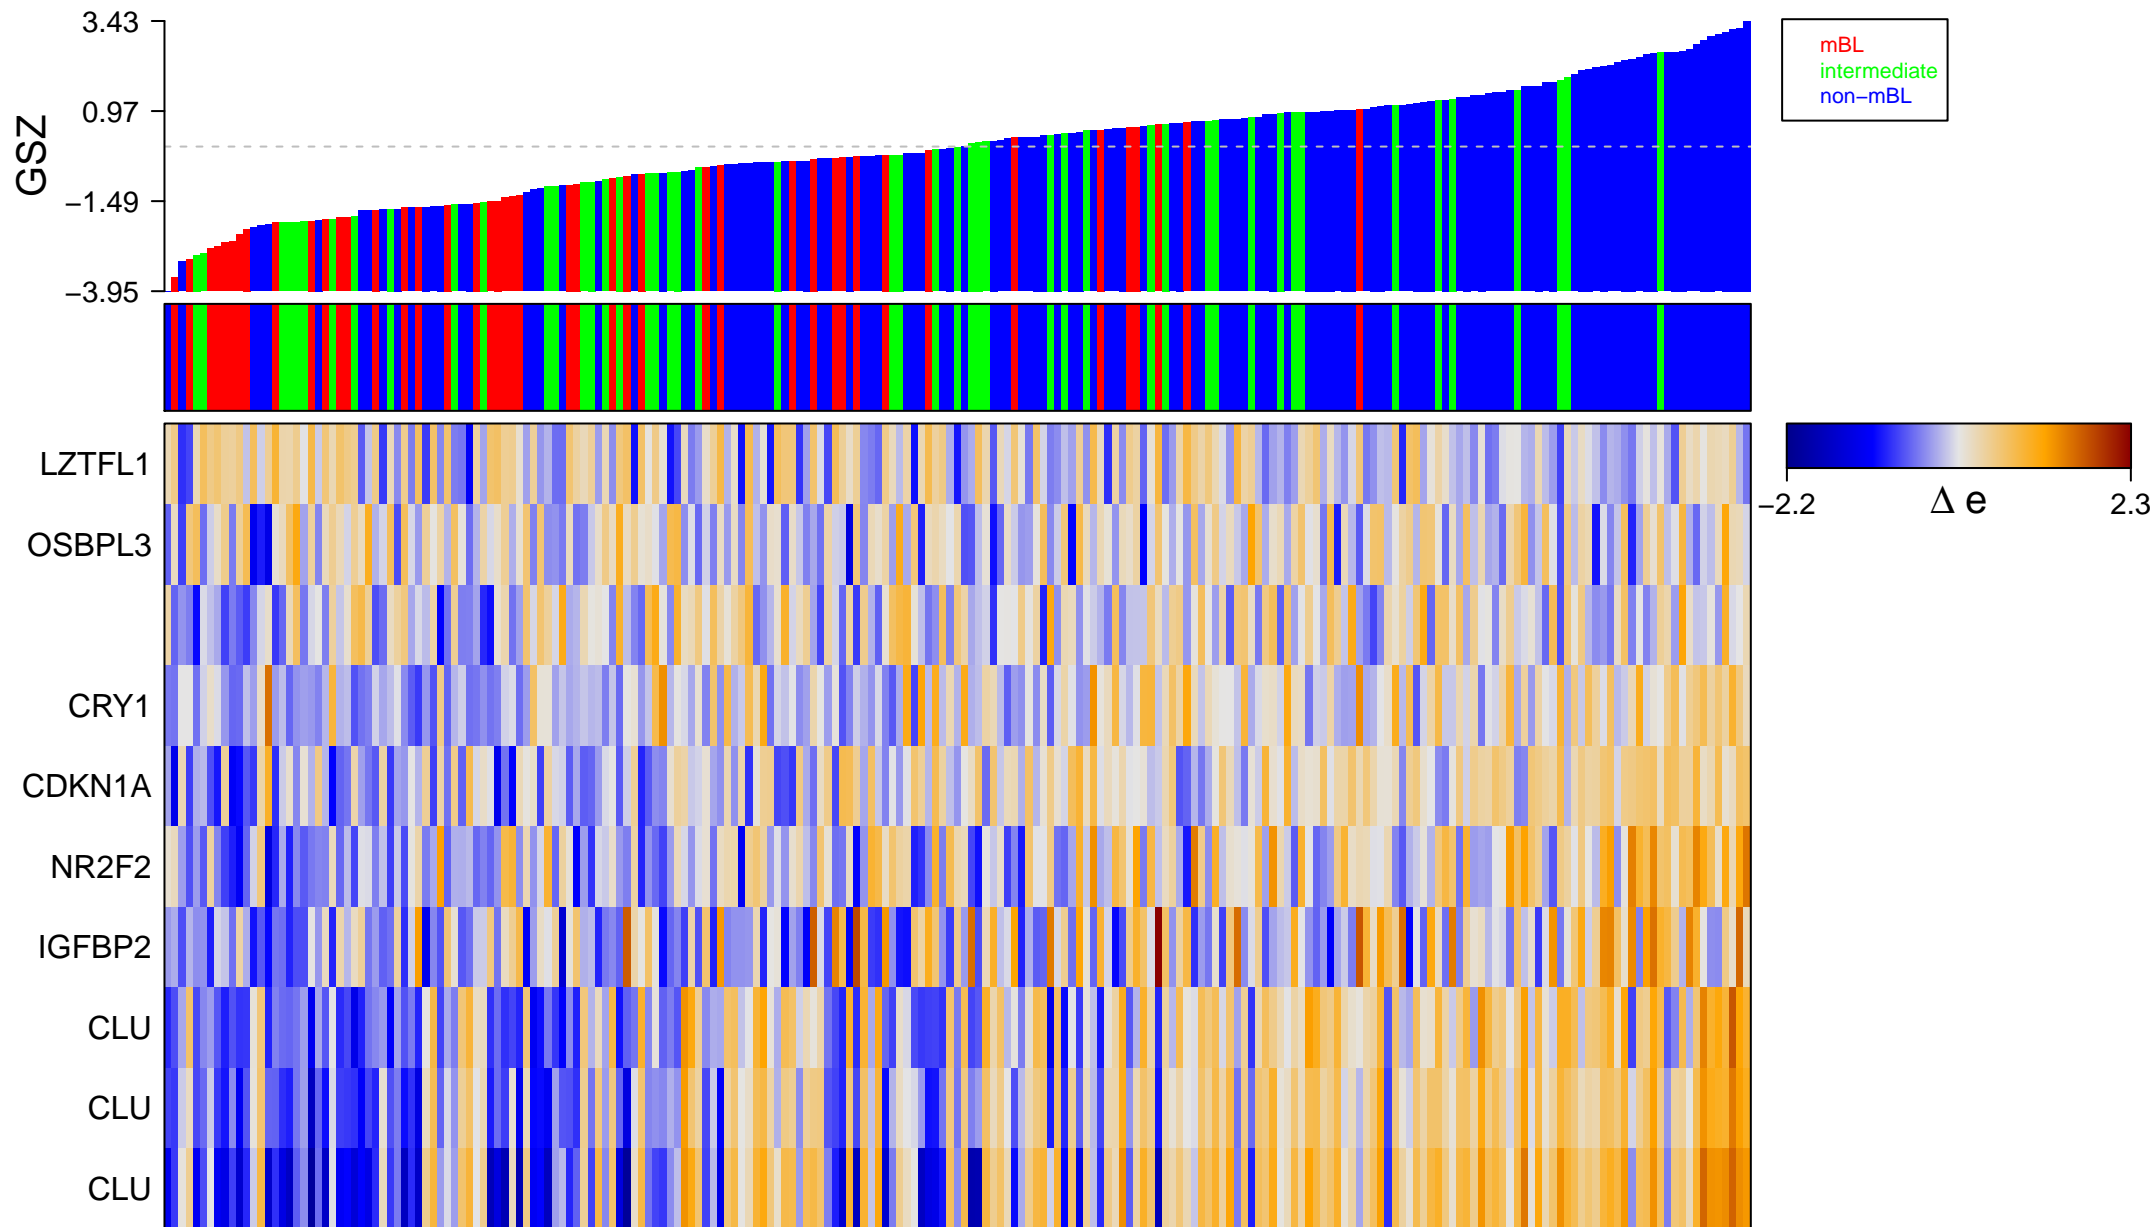

KANG_FLUOROURACIL_RESISTANCE_UP

KANG_FLUOROURACIL_RESISTANCE_UP

■ on
■ -
□ off

KANG_FLUOROURACIL_RESISTANCE_UP