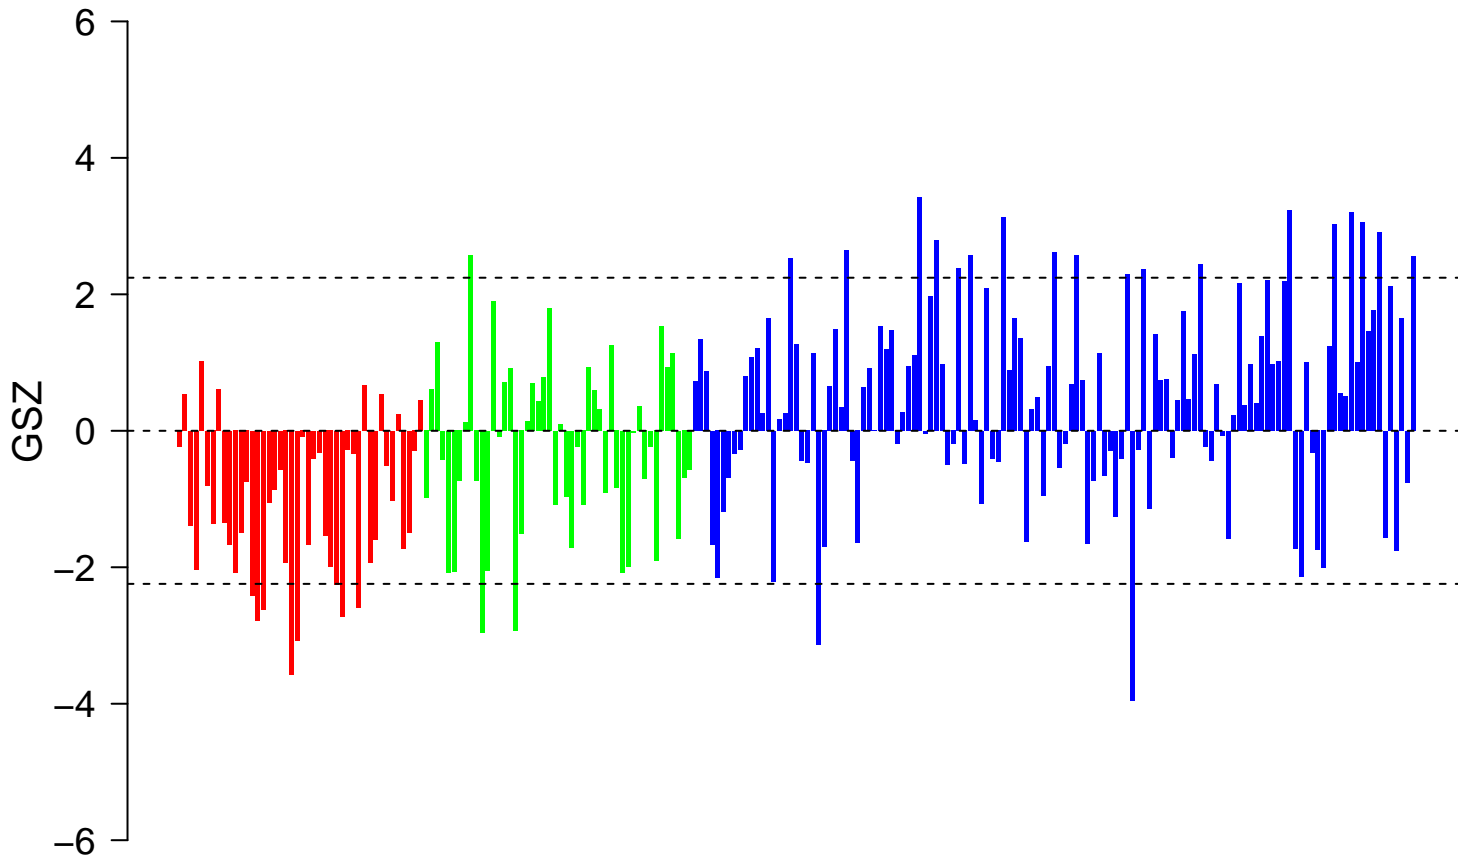

KANG_FLUOROURACIL_RESISTANCE_UP

KANG_FLUOROURACIL_RESISTANCE_UP

■ on
■ -
□ off

KANG_FLUOROURACIL_RESISTANCE_UP