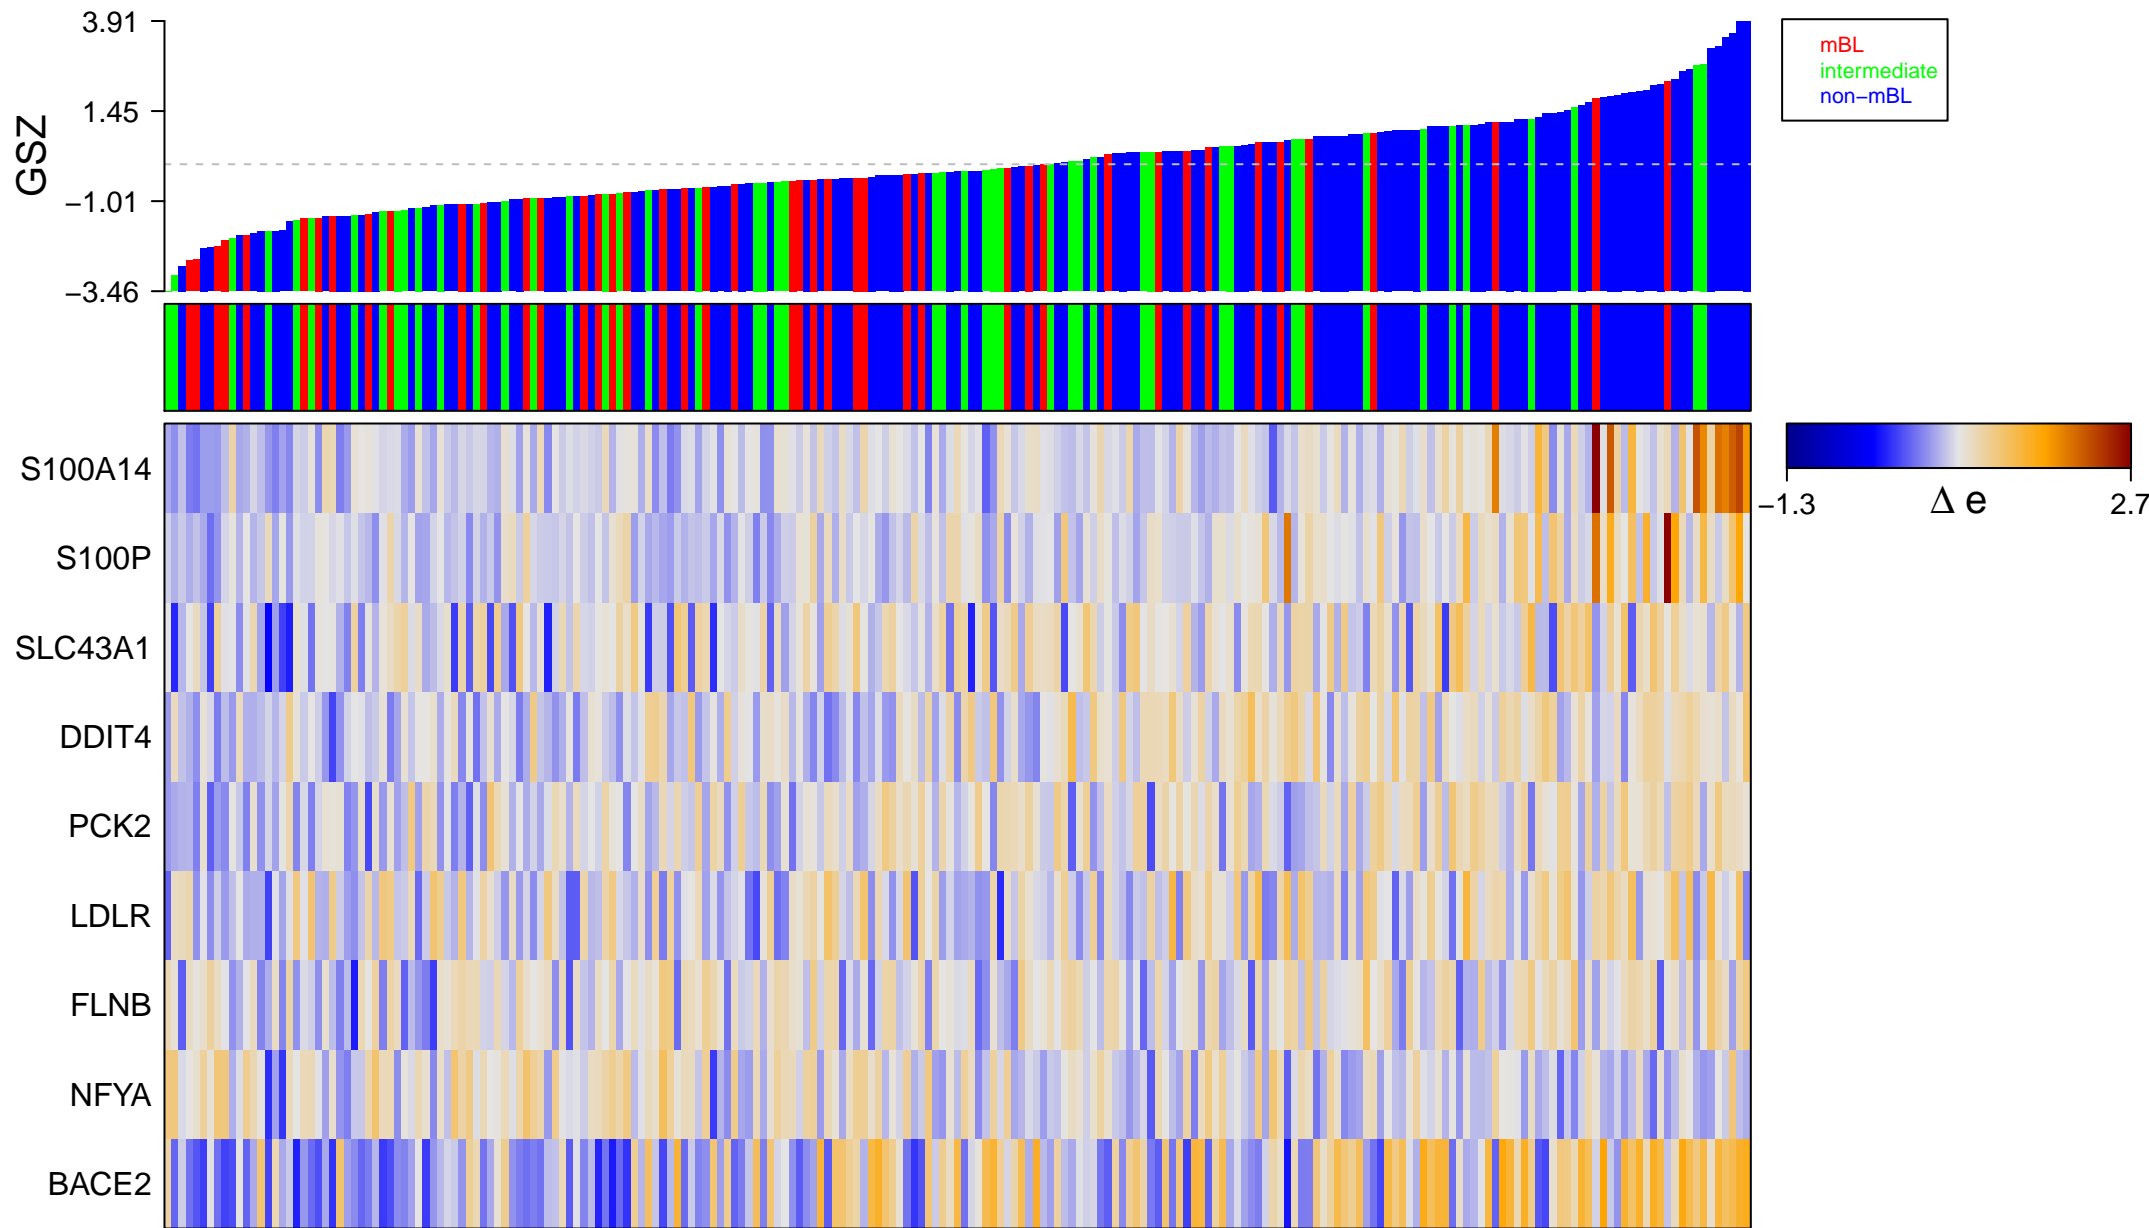

KANG_FLUOROURACIL_RESISTANCE_DN

KANG_FLUOROURACIL_RESISTANCE_DN

■ on
■ -
□ off

KANG_FLUOROURACIL_RESISTANCE_DN