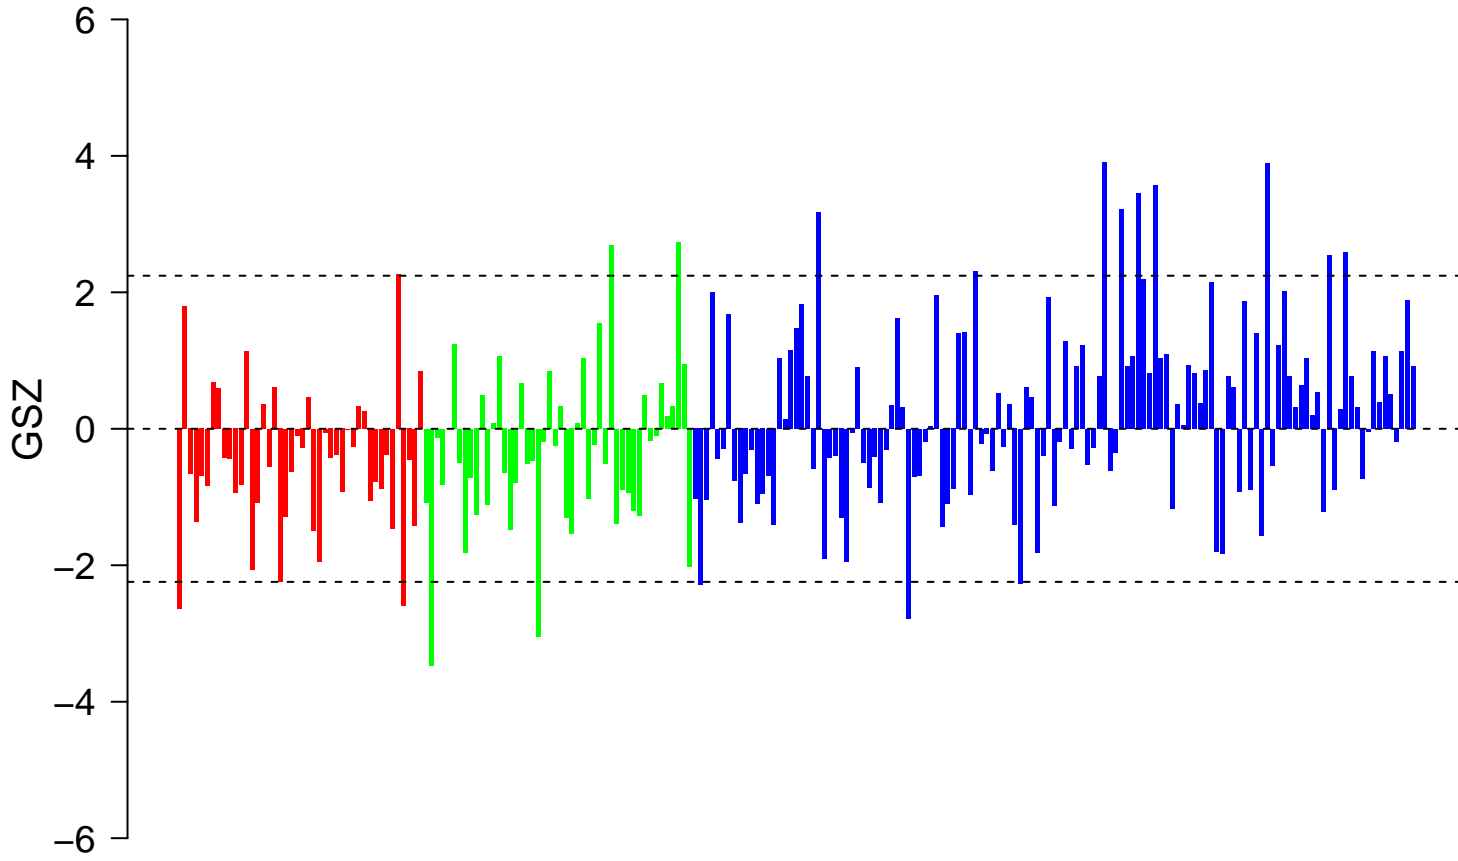

KANG_FLUOROURACIL_RESISTANCE_DN

KANG_FLUOROURACIL_RESISTANCE_DN

■ on
■ -
□ off

KANG_FLUOROURACIL_RESISTANCE_DN