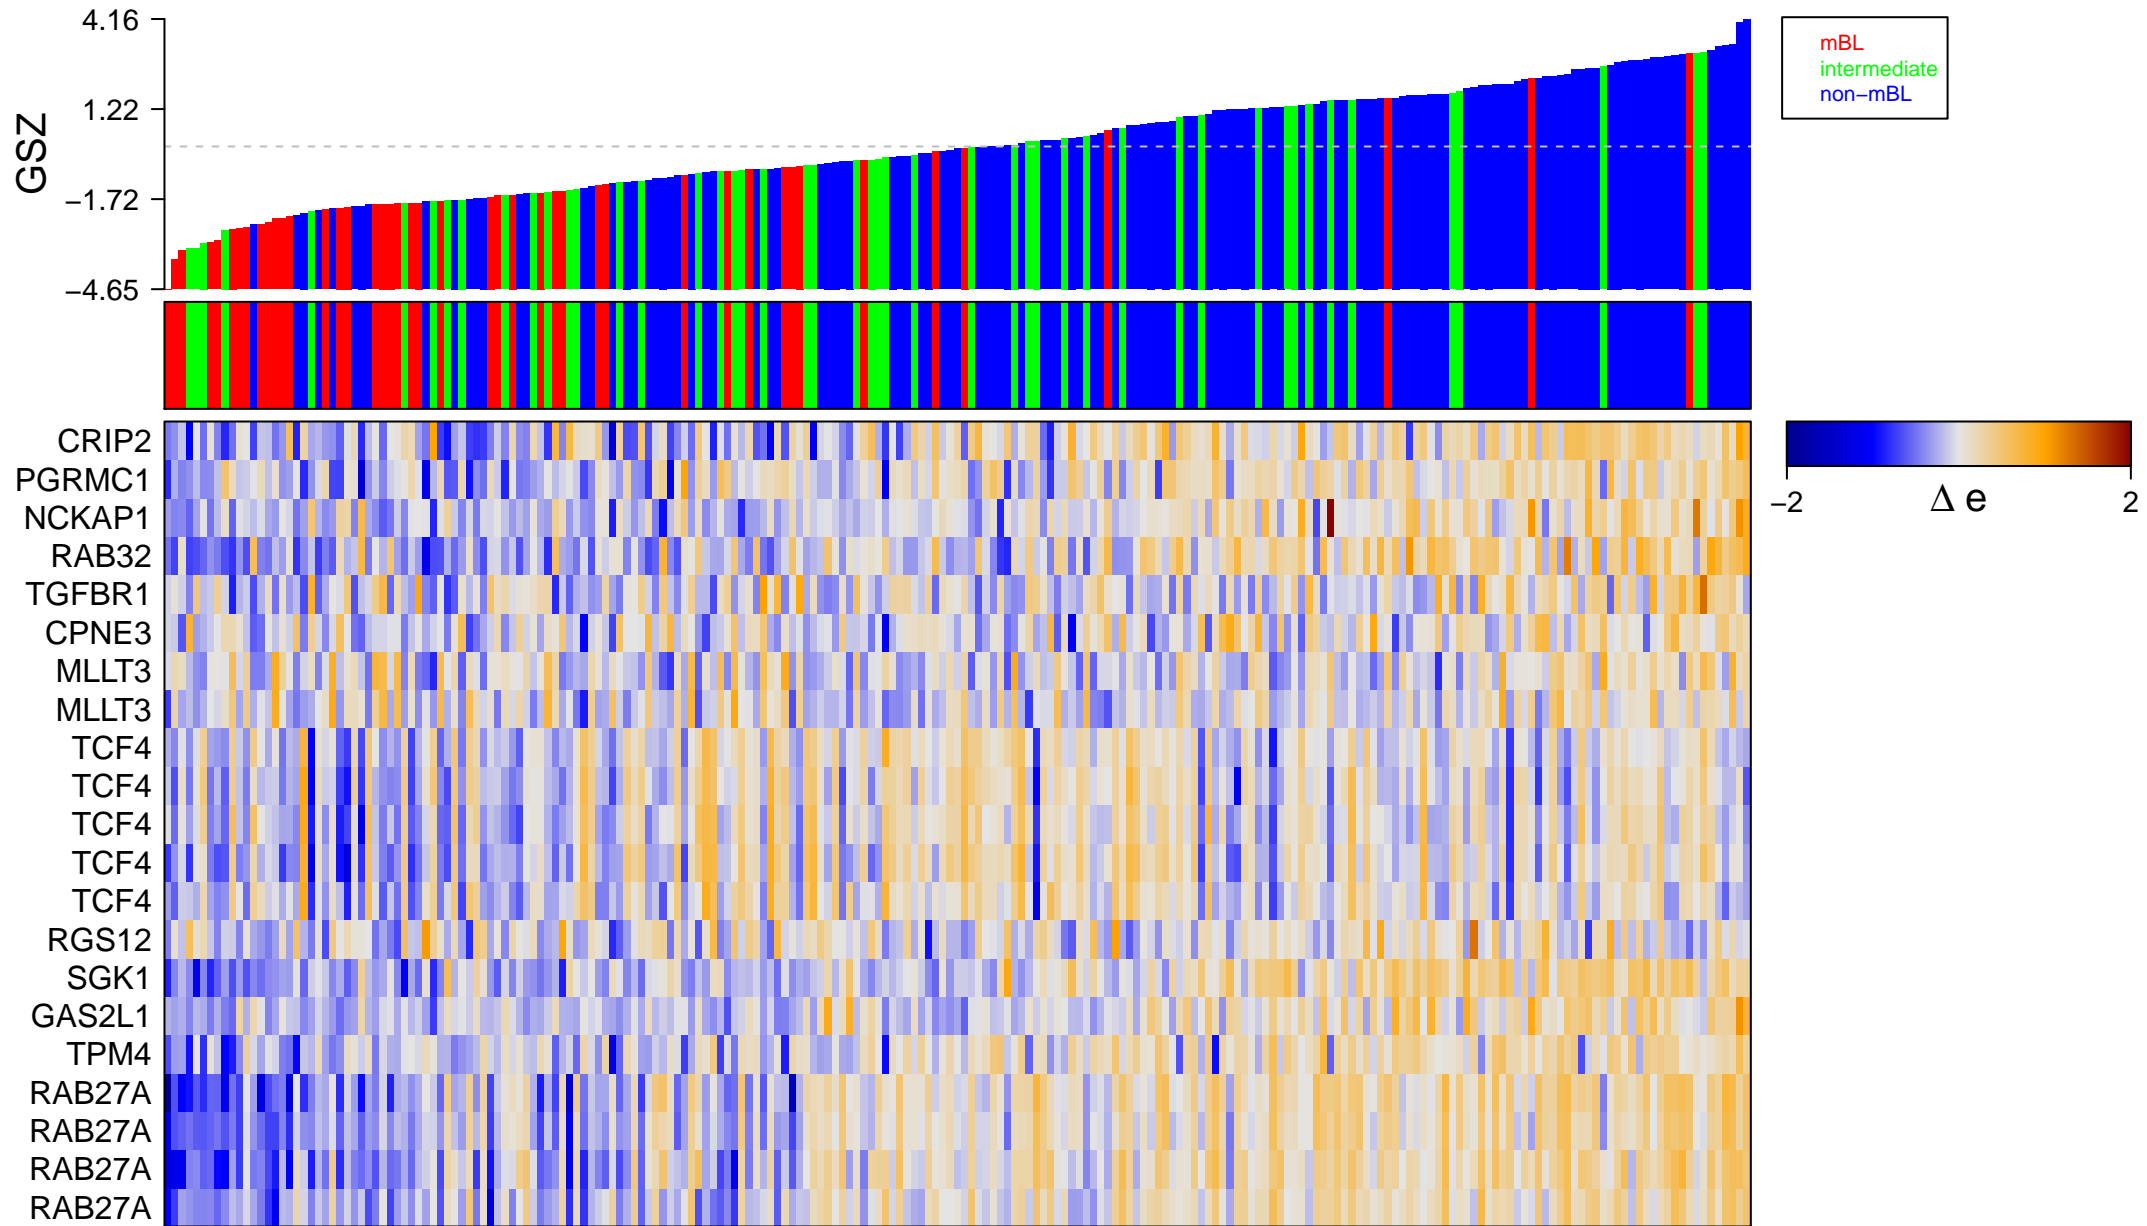

KAMIKUBO_MYELOID_MN1_NETWORK

KAMIKUBO_MYELOID_MN1_NETWORK

■ on
■ -
□ off

KAMIKUBO_MYELOID_MN1_NETWORK