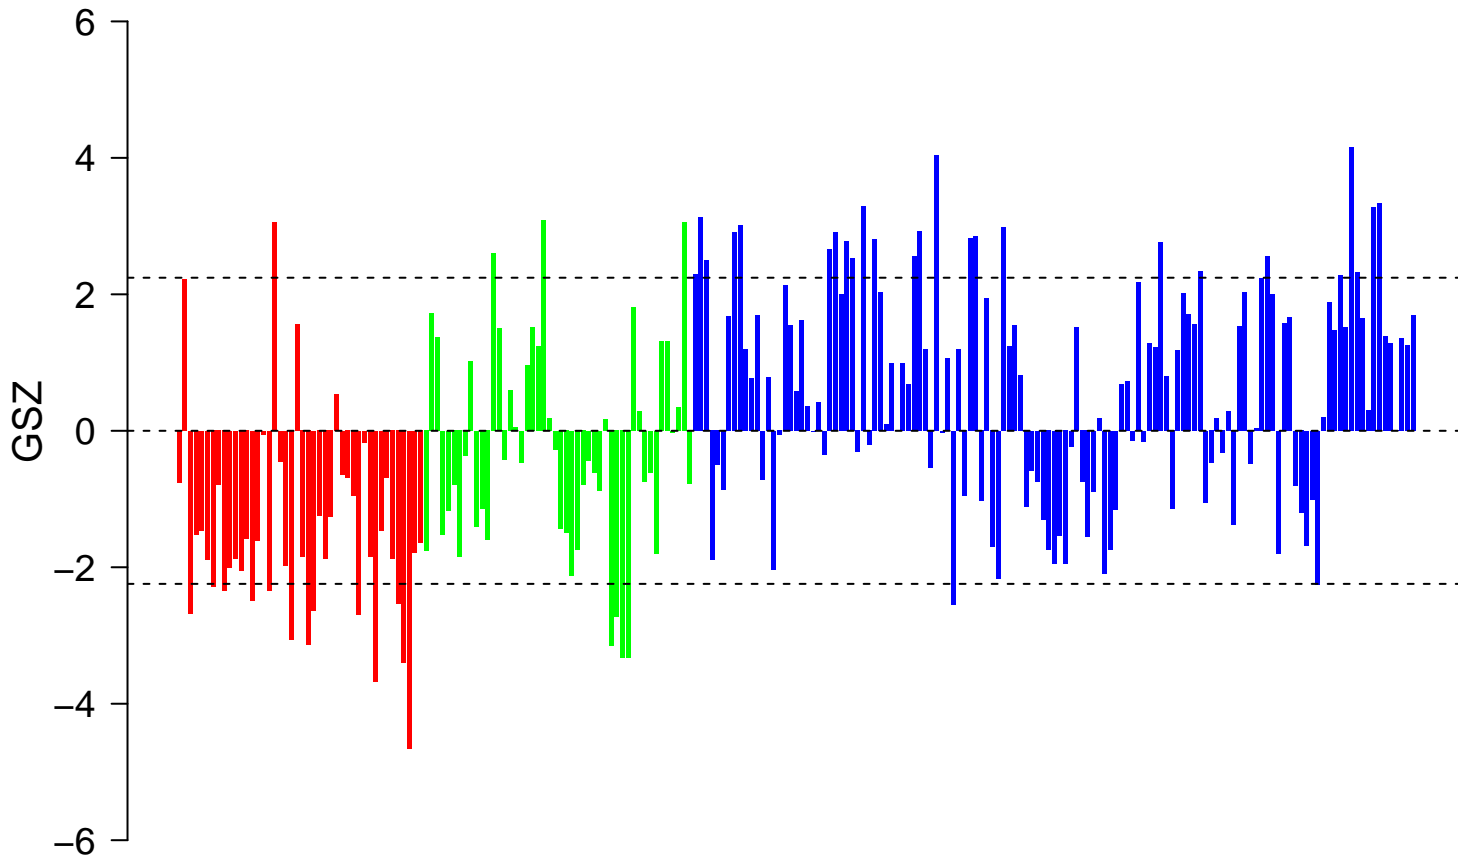

KAMIKUBO_MYELOID_MN1_NETWORK

KAMIKUBO_MYELOID_MN1_NETWORK

■ on
■ -
□ off

KAMIKUBO_MYELOID_MN1_NETWORK