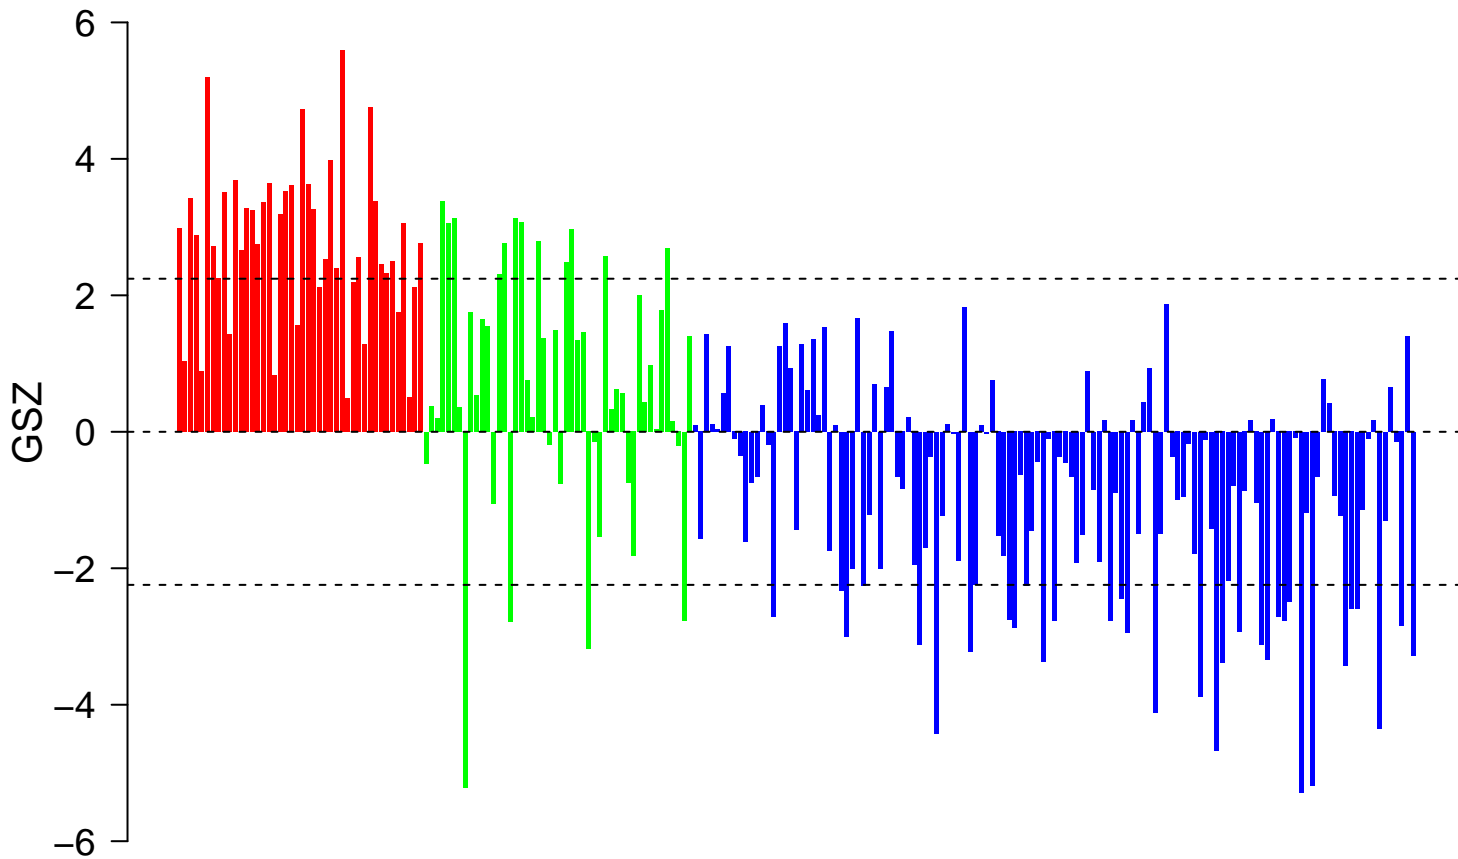

JAIN_NFKB_SIGNALING

■ on
■ -
□ off

JAIN_NFKB_SIGNALING