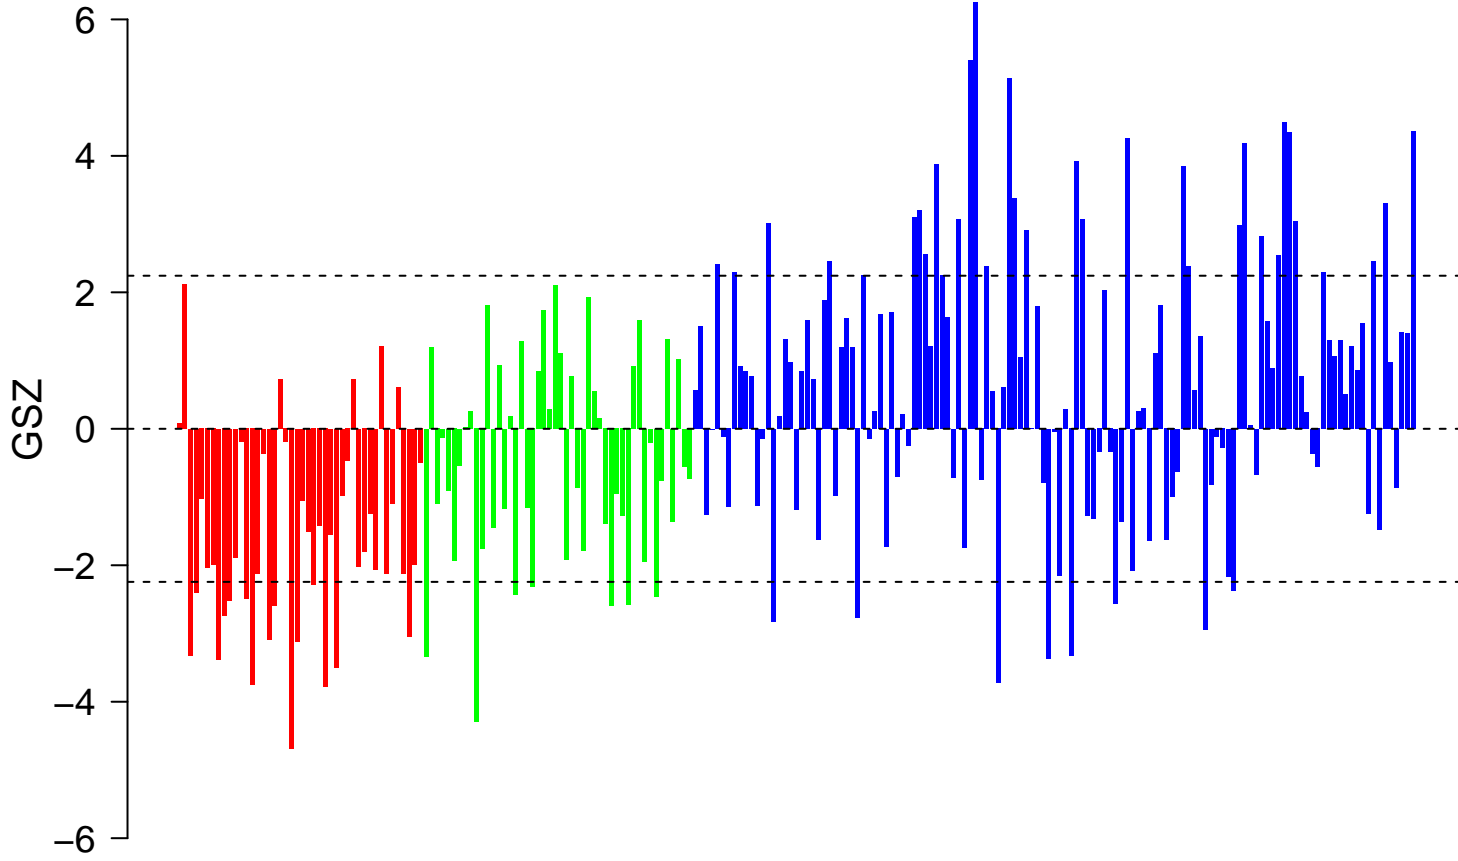

JACKSON_DNMT1_TARGETS_UP

■ on
■ -
□ off

JACKSON_DNMT1_TARGETS_UP