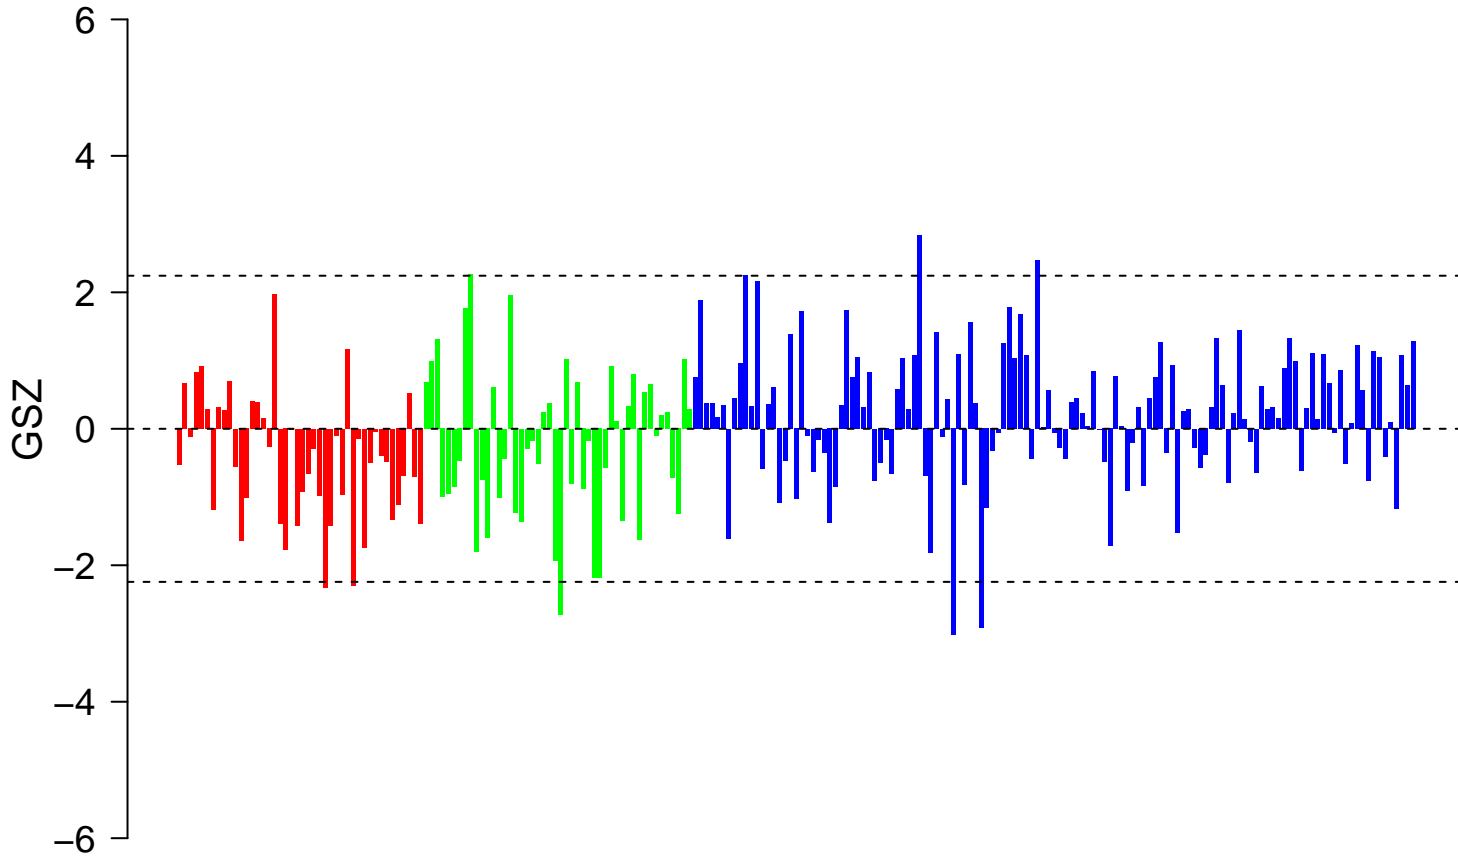

# IKEDA\_MIR133\_TARGETS\_UP

# IKEDA\_MIR133\_TARGETS\_UP

■ on  
■ -  
□ off