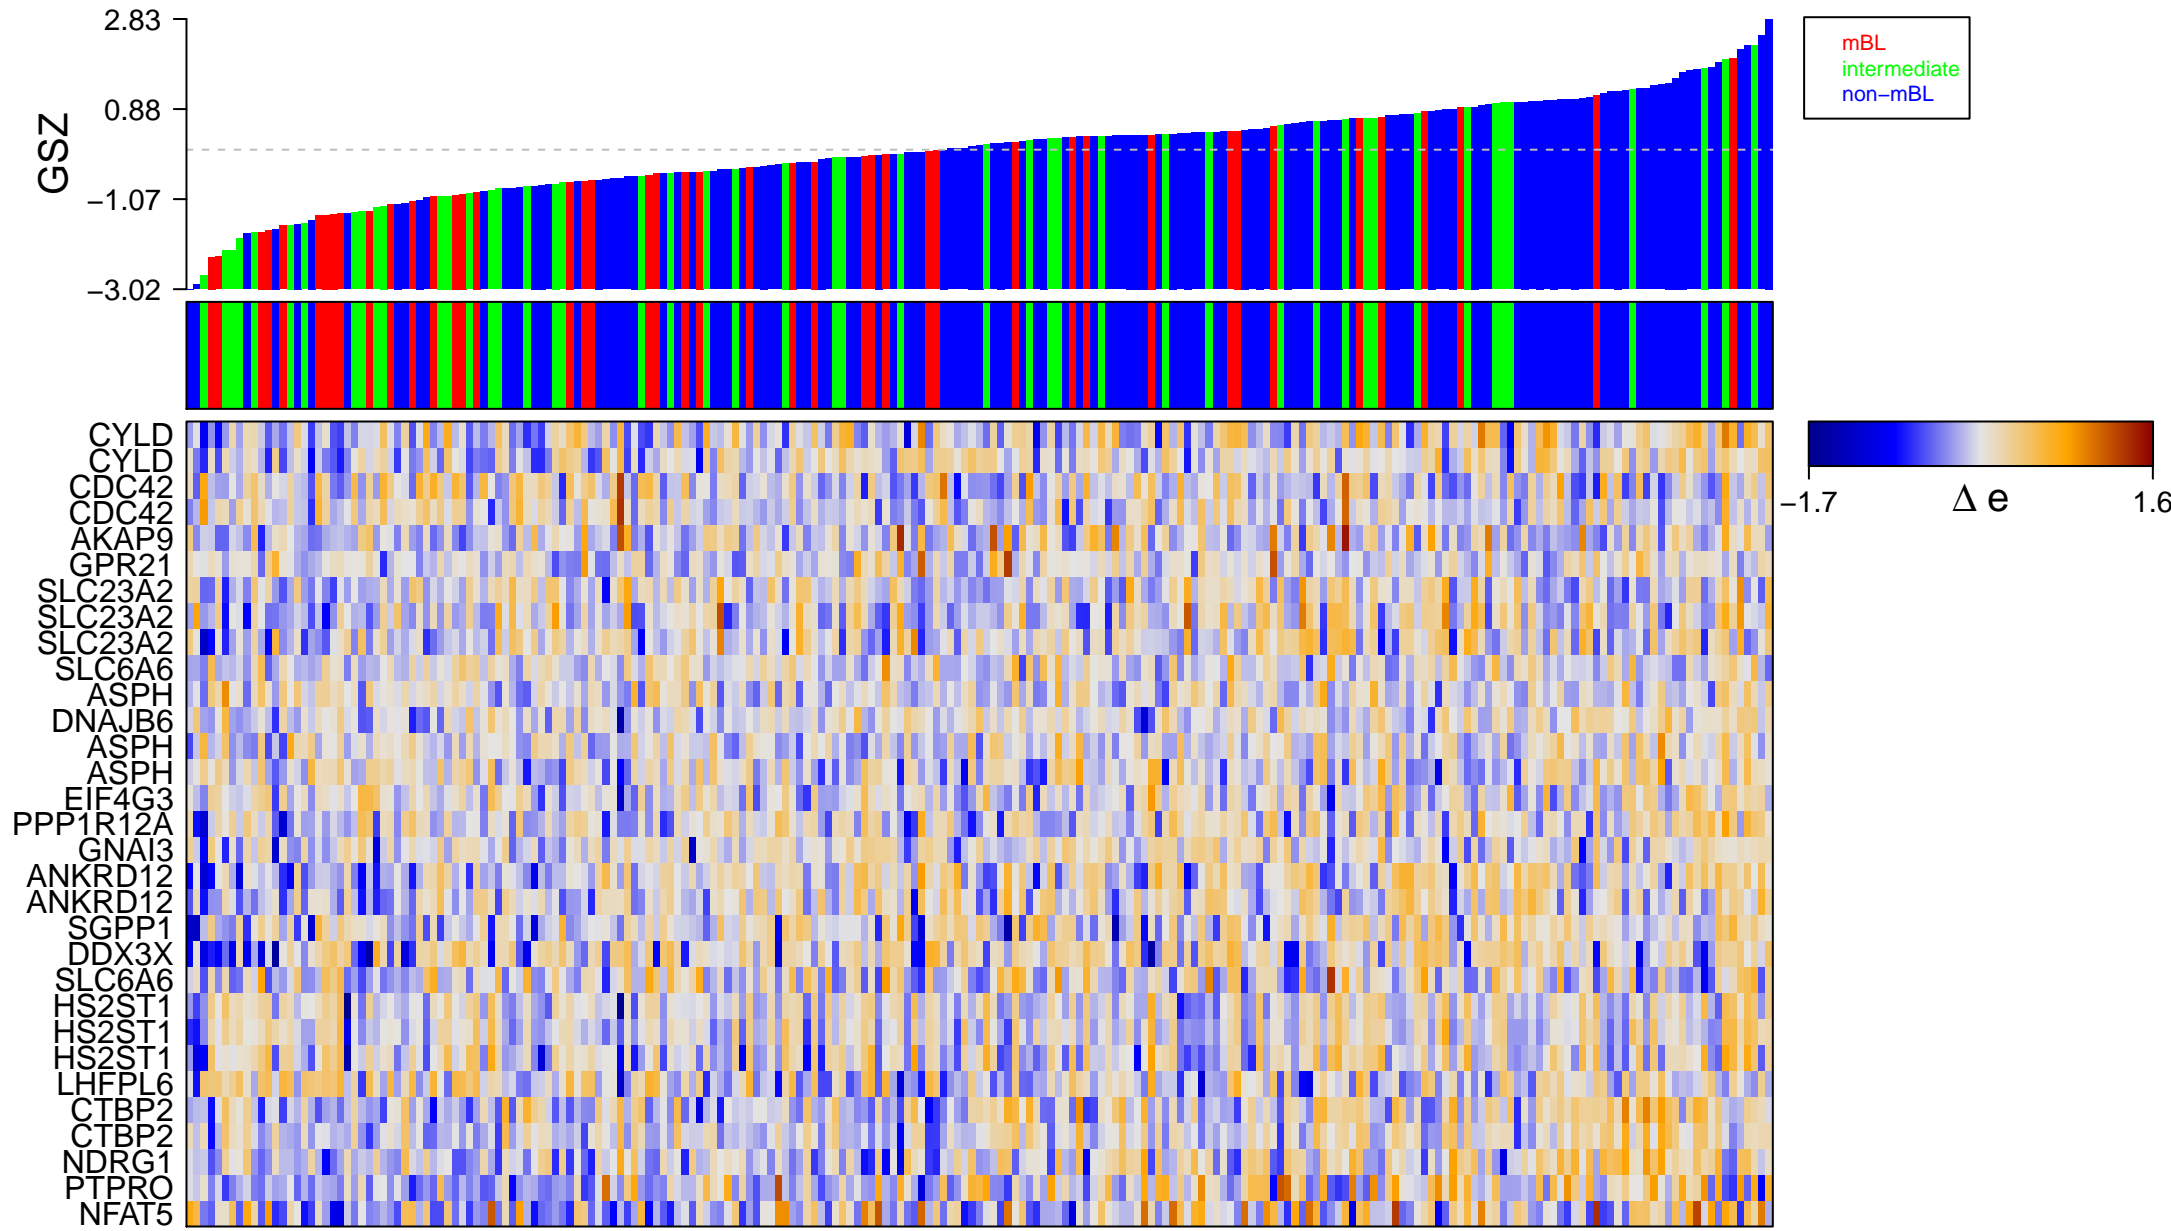

# IKEDA\_MIR133\_TARGETS\_UP

# IKEDA\_MIR133\_TARGETS\_UP

■ on  
■ -  
□ off