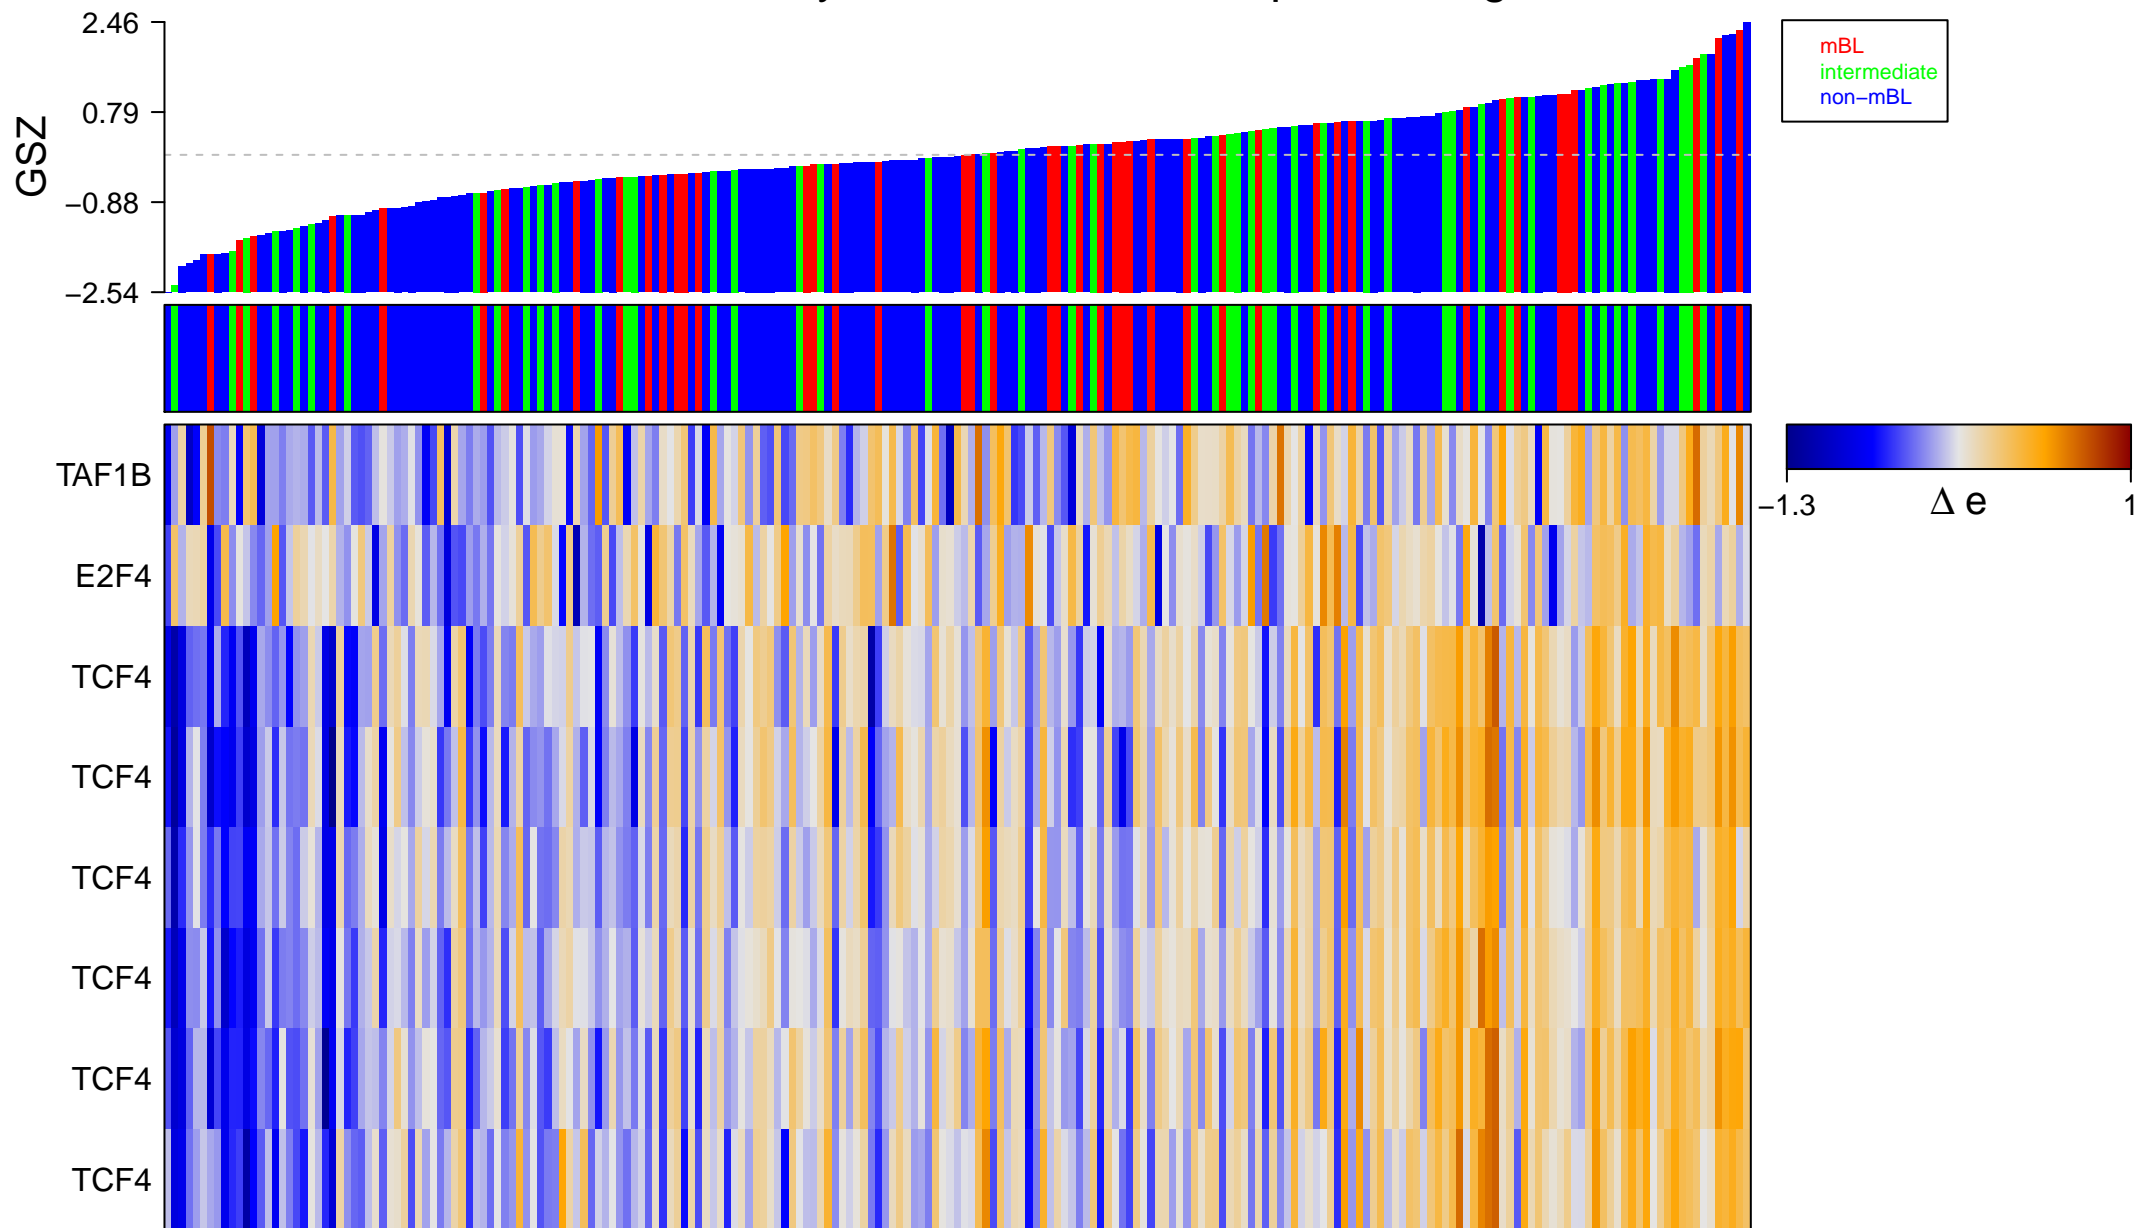

# Hewish\_dMMR-secondary-mutations\_Transcriptional\_regulation

# Hewish\_dMMR-secondary-mutations\_Transcriptional\_regulation

■ on  
■ -  
□ off