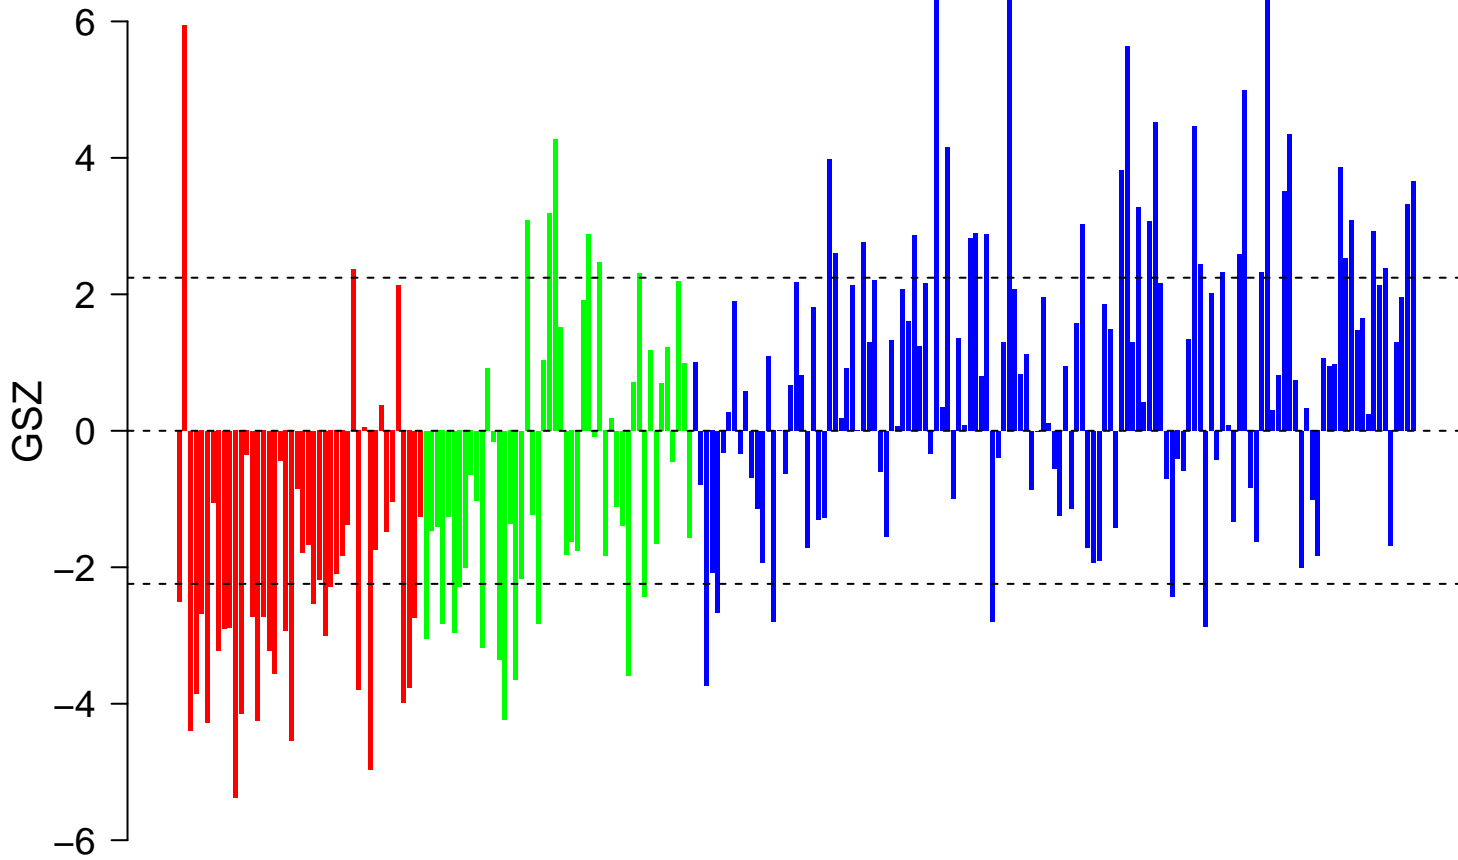

HUPER_BREAST_BASAL_VS_LUMINAL_DN

HUPER_BREAST_BASAL_VS_LUMINAL_DN

■ on
■ -
□ off

HUPER_BREAST_BASAL_VS_LUMINAL_DN