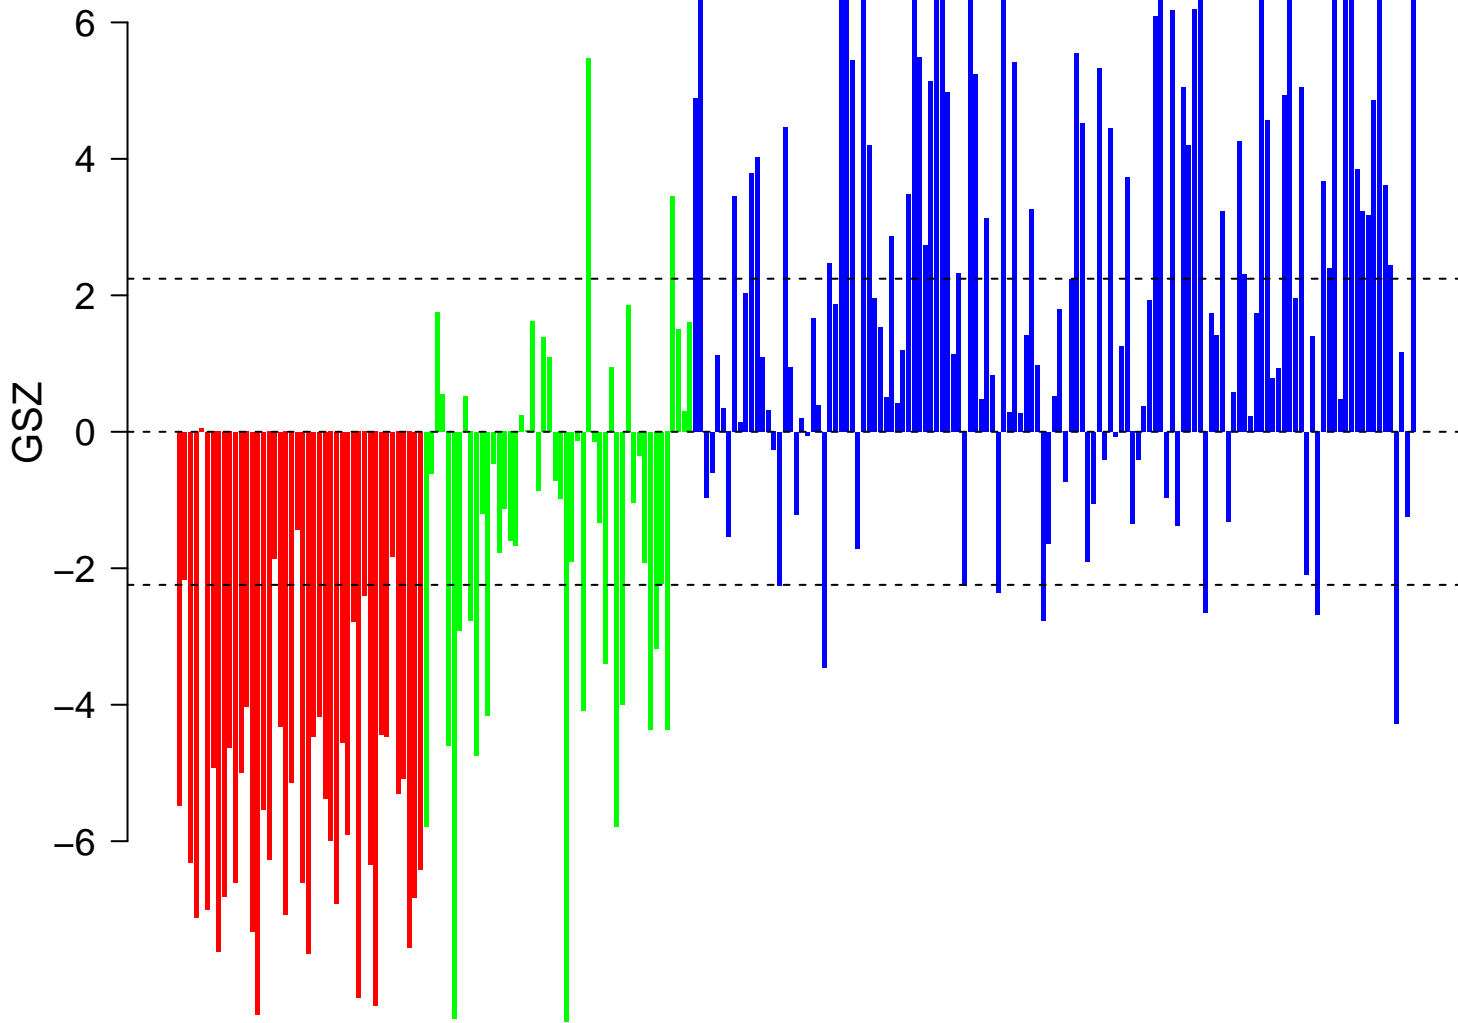

HUANG_GATA2_TARGETS_UP

■ on
■ -
□ off

HUANG_GATA2_TARGETS_UP