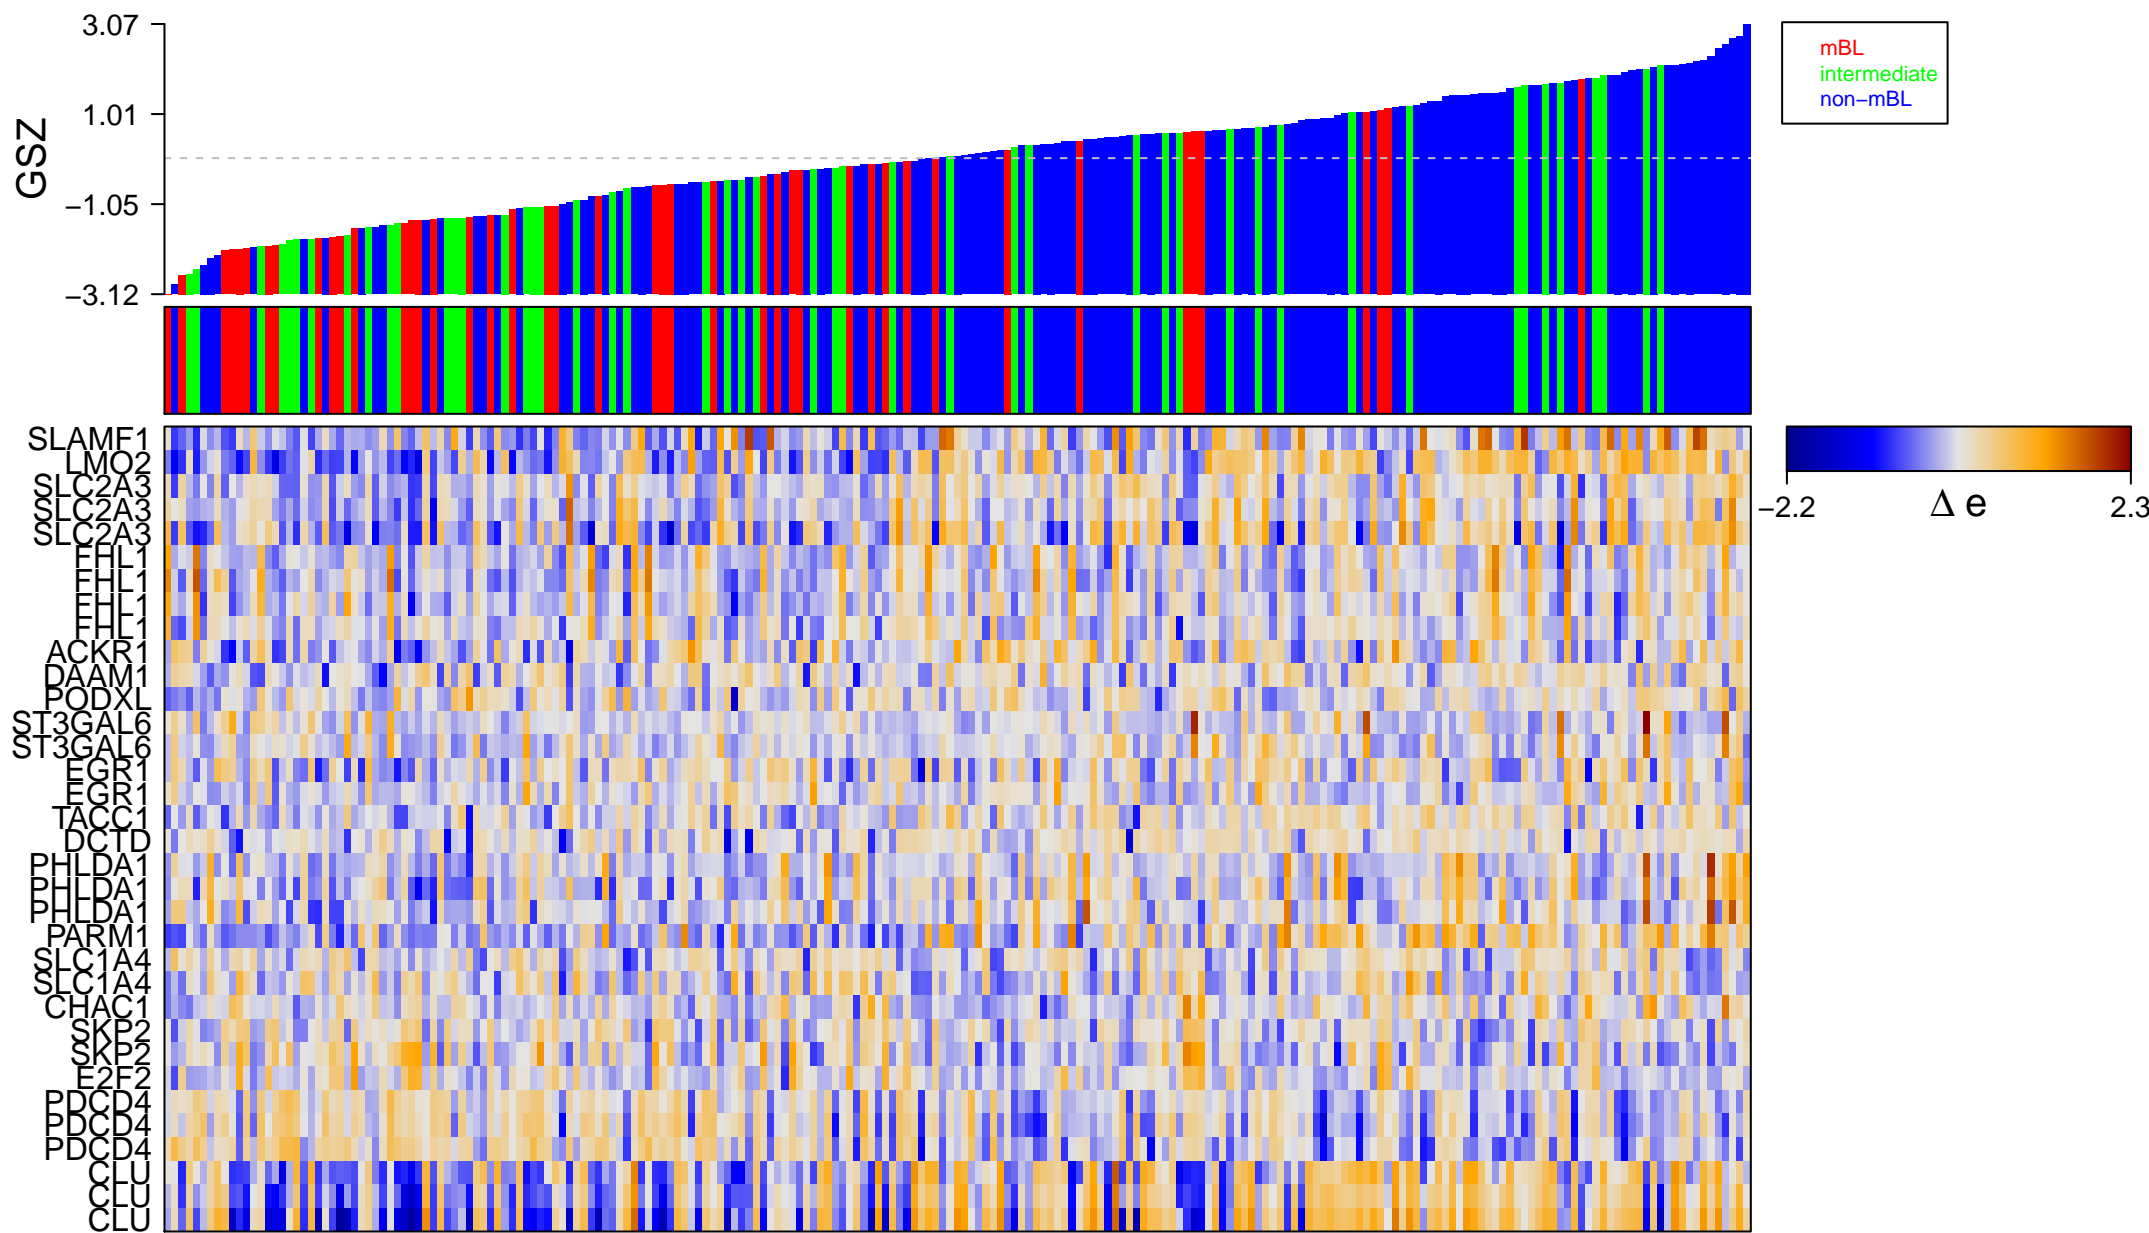

HUANG_GATA2_TARGETS_DN

HUANG_GATA2_TARGETS_DN

■ on
■ -
□ off

HUANG_GATA2_TARGETS_DN