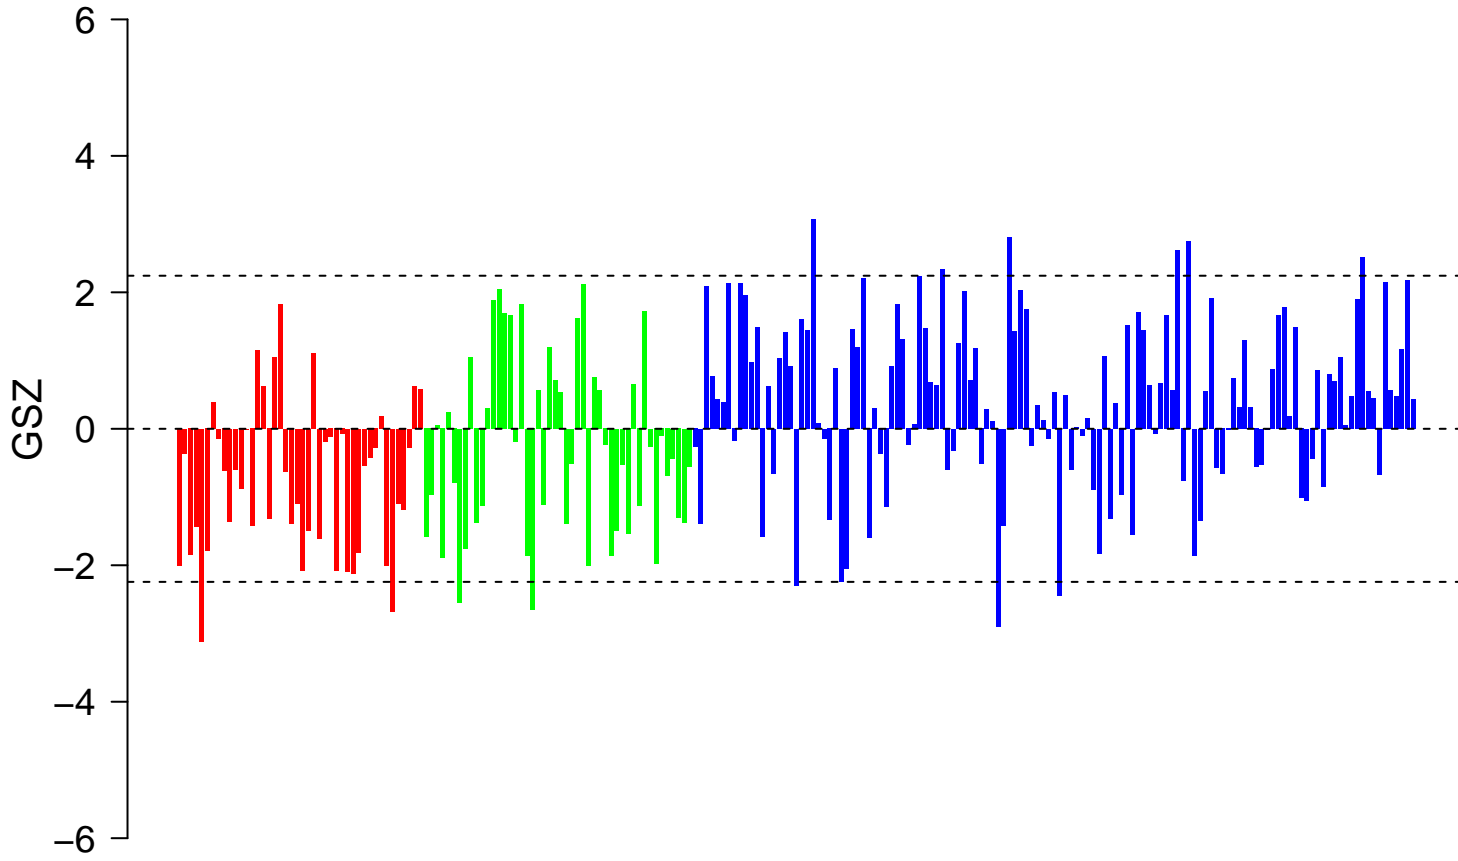

HUANG_GATA2_TARGETS_DN

HUANG_GATA2_TARGETS_DN

■ on
■ -
□ off

HUANG_GATA2_TARGETS_DN