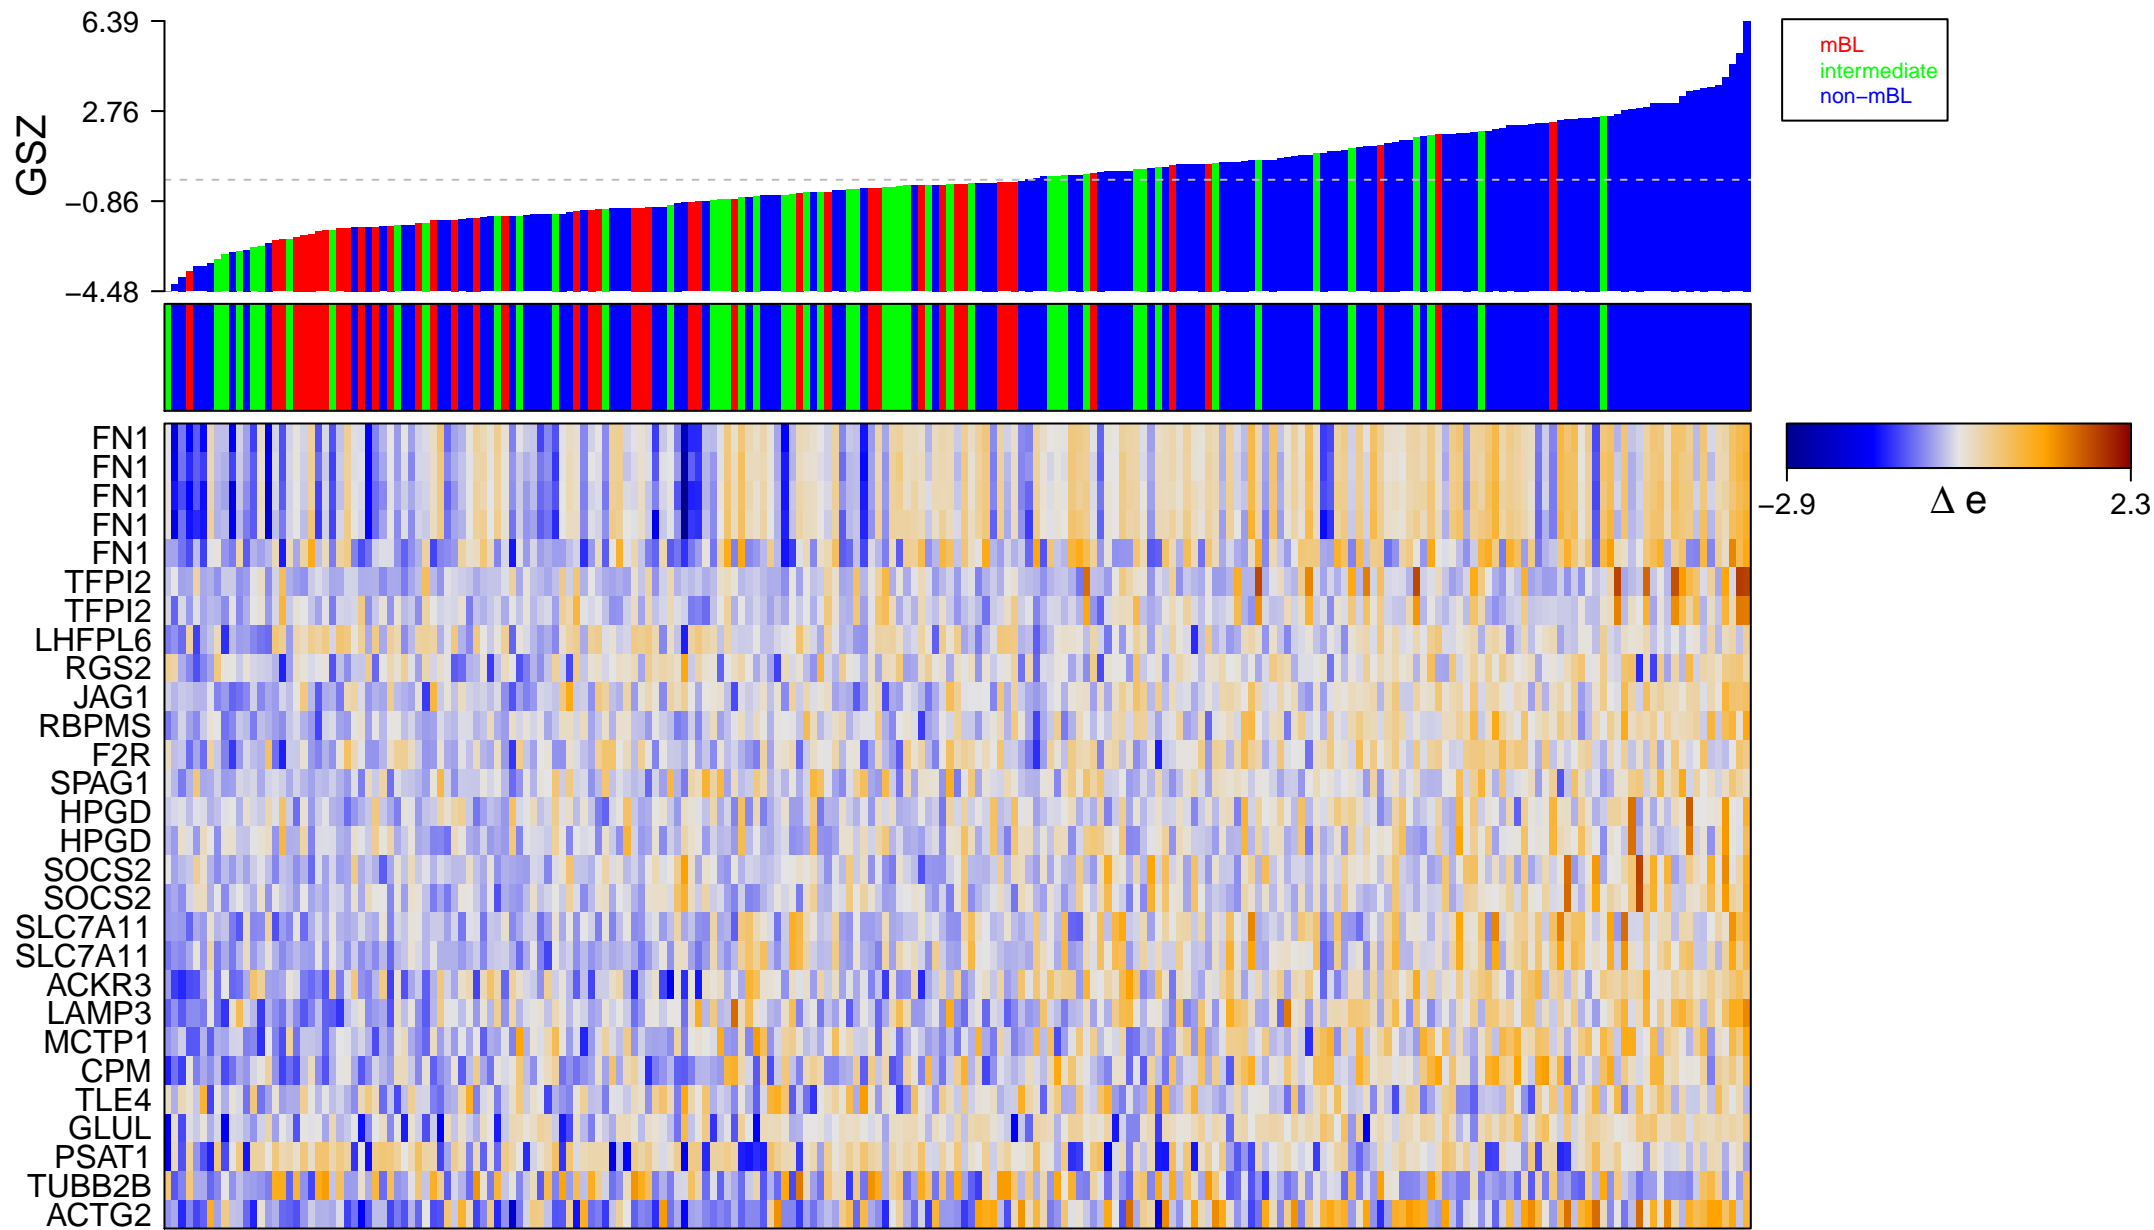

HUANG_FOXA2_TARGETS_UP

HUANG_FOXA2_TARGETS_UP

■ on
■ -
□ off

HUANG_FOXA2_TARGETS_UP