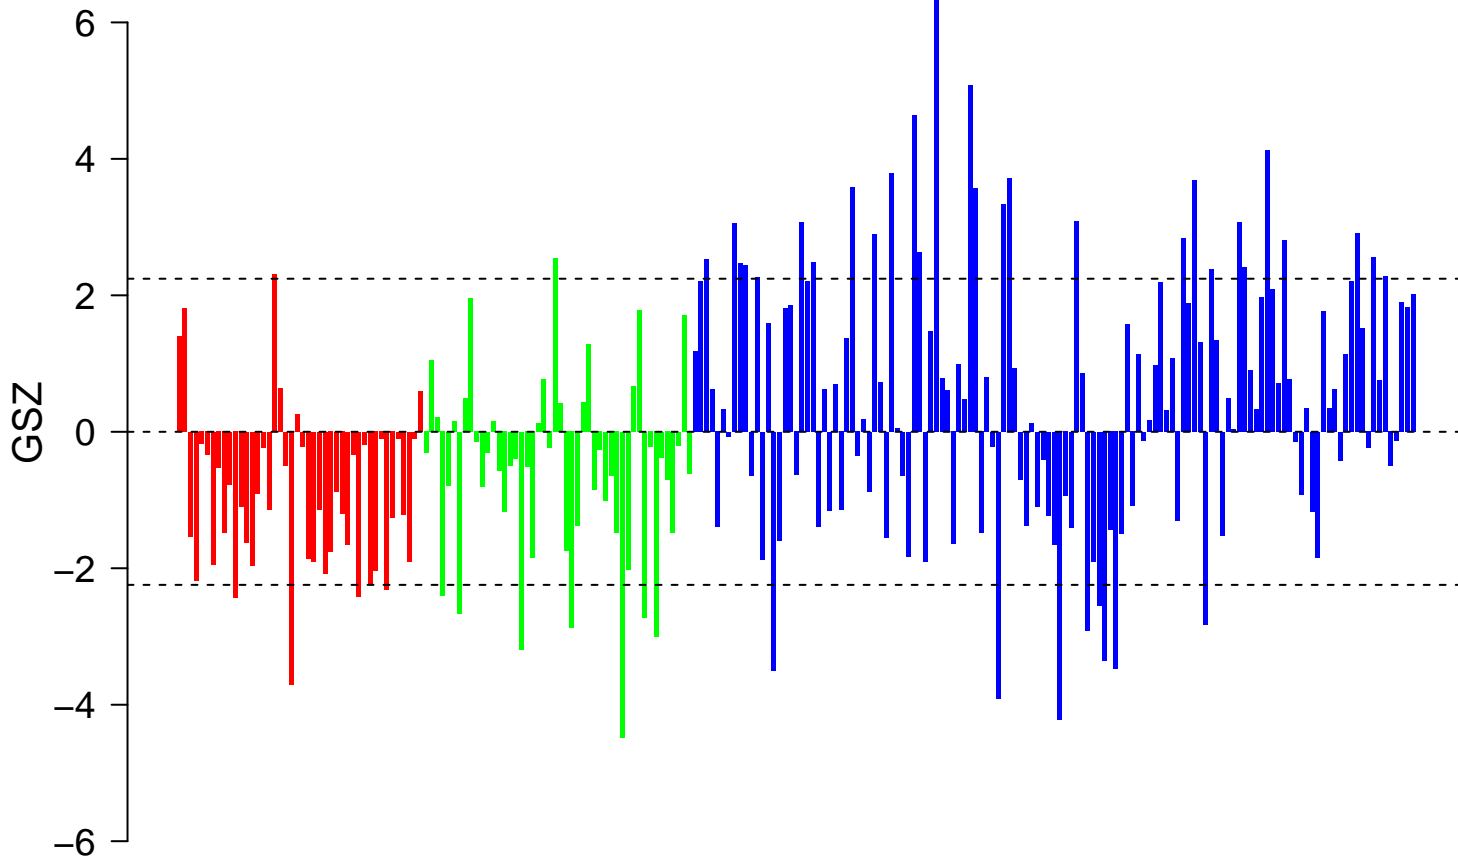

HUANG_FOXA2_TARGETS_UP

HUANG_FOXA2_TARGETS_UP

■ on
■ -
□ off

HUANG_FOXA2_TARGETS_UP