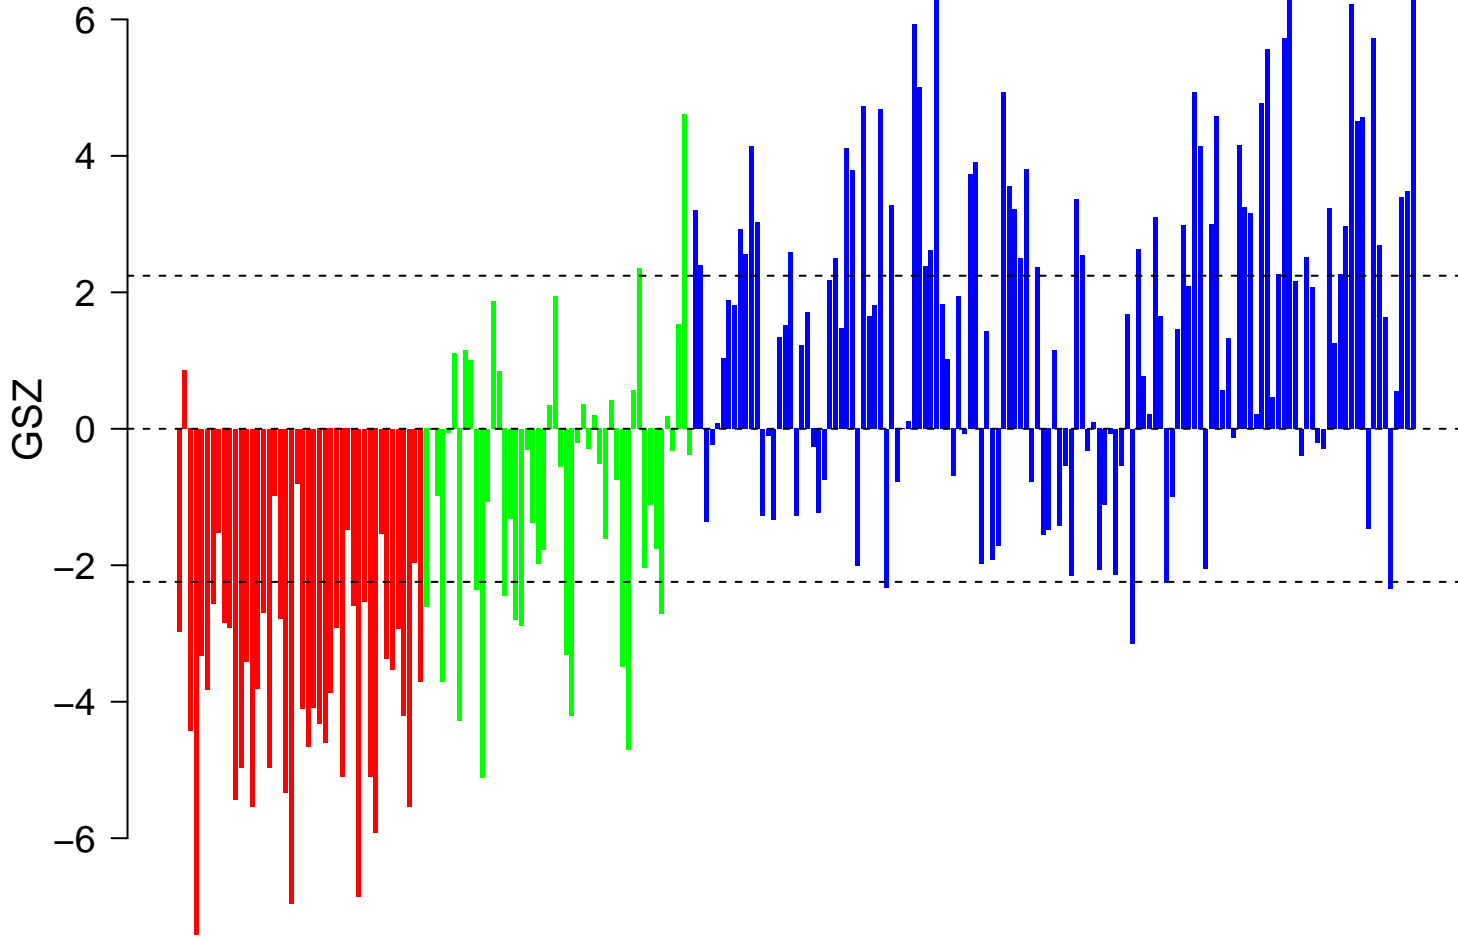

HOELZEL_NF1_TARGETS_UP

■ on
■ -
□ off

HOELZEL_NF1_TARGETS_UP