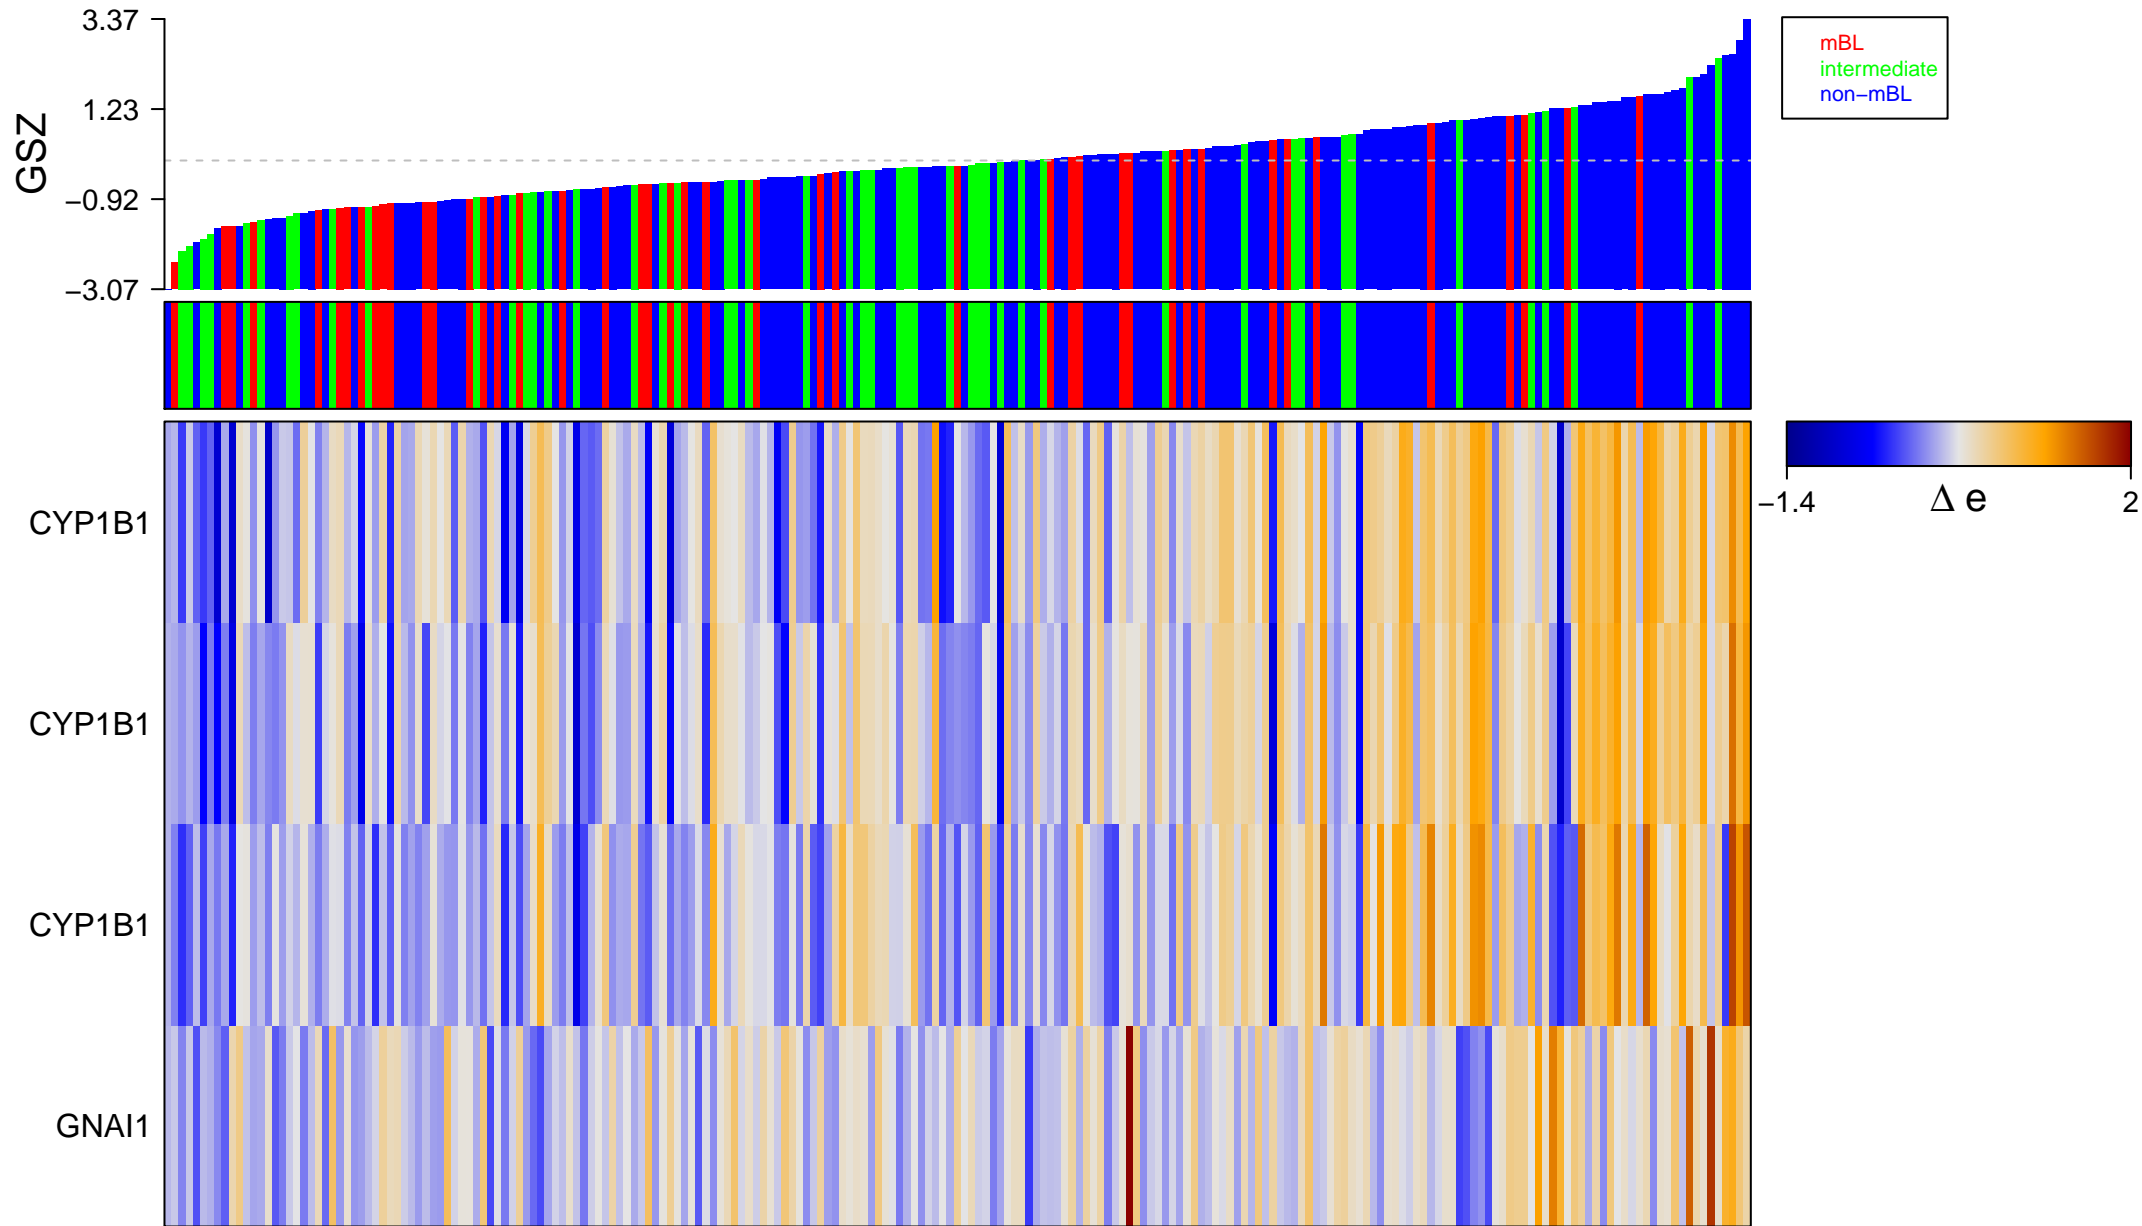

HERNANDEZ_ABERRANT_MITOSIS_BY_DOCETACEL_4NM_DN

HERNANDEZ_ABERRANT_MITOSIS_BY_DOCETACEL_4NM_DN

■ on
■ -
□ off

HERNANDEZ_ABERRANT_MITOSIS_BY_DOCETACEL_4NM_DN