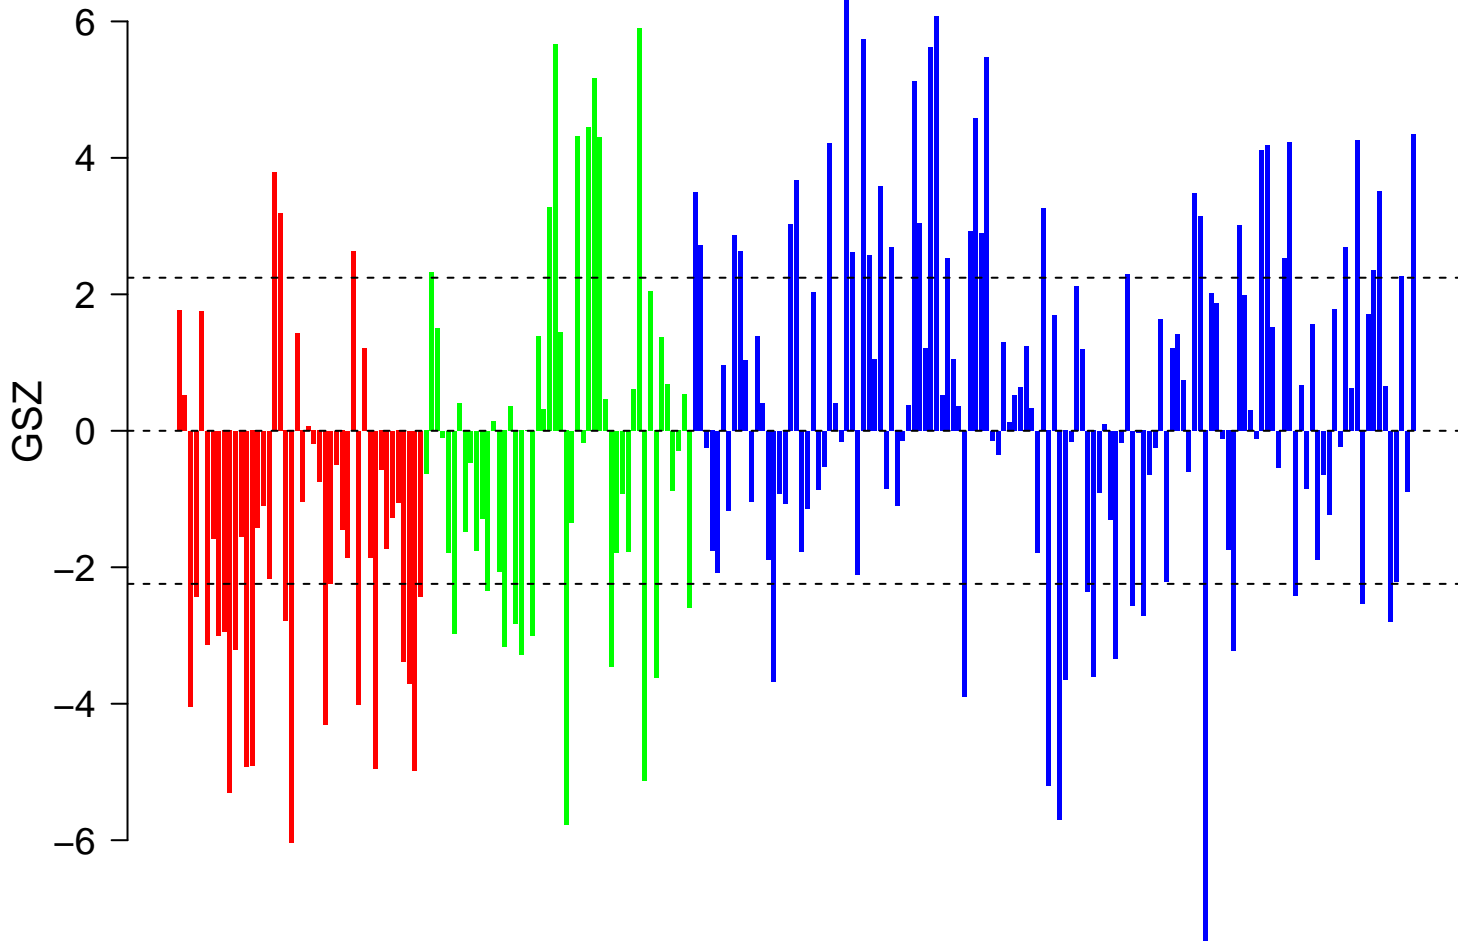

HELLER_HDAC_TARGETS_UP

■ on
■ -
□ off

HELLER_HDAC_TARGETS_UP