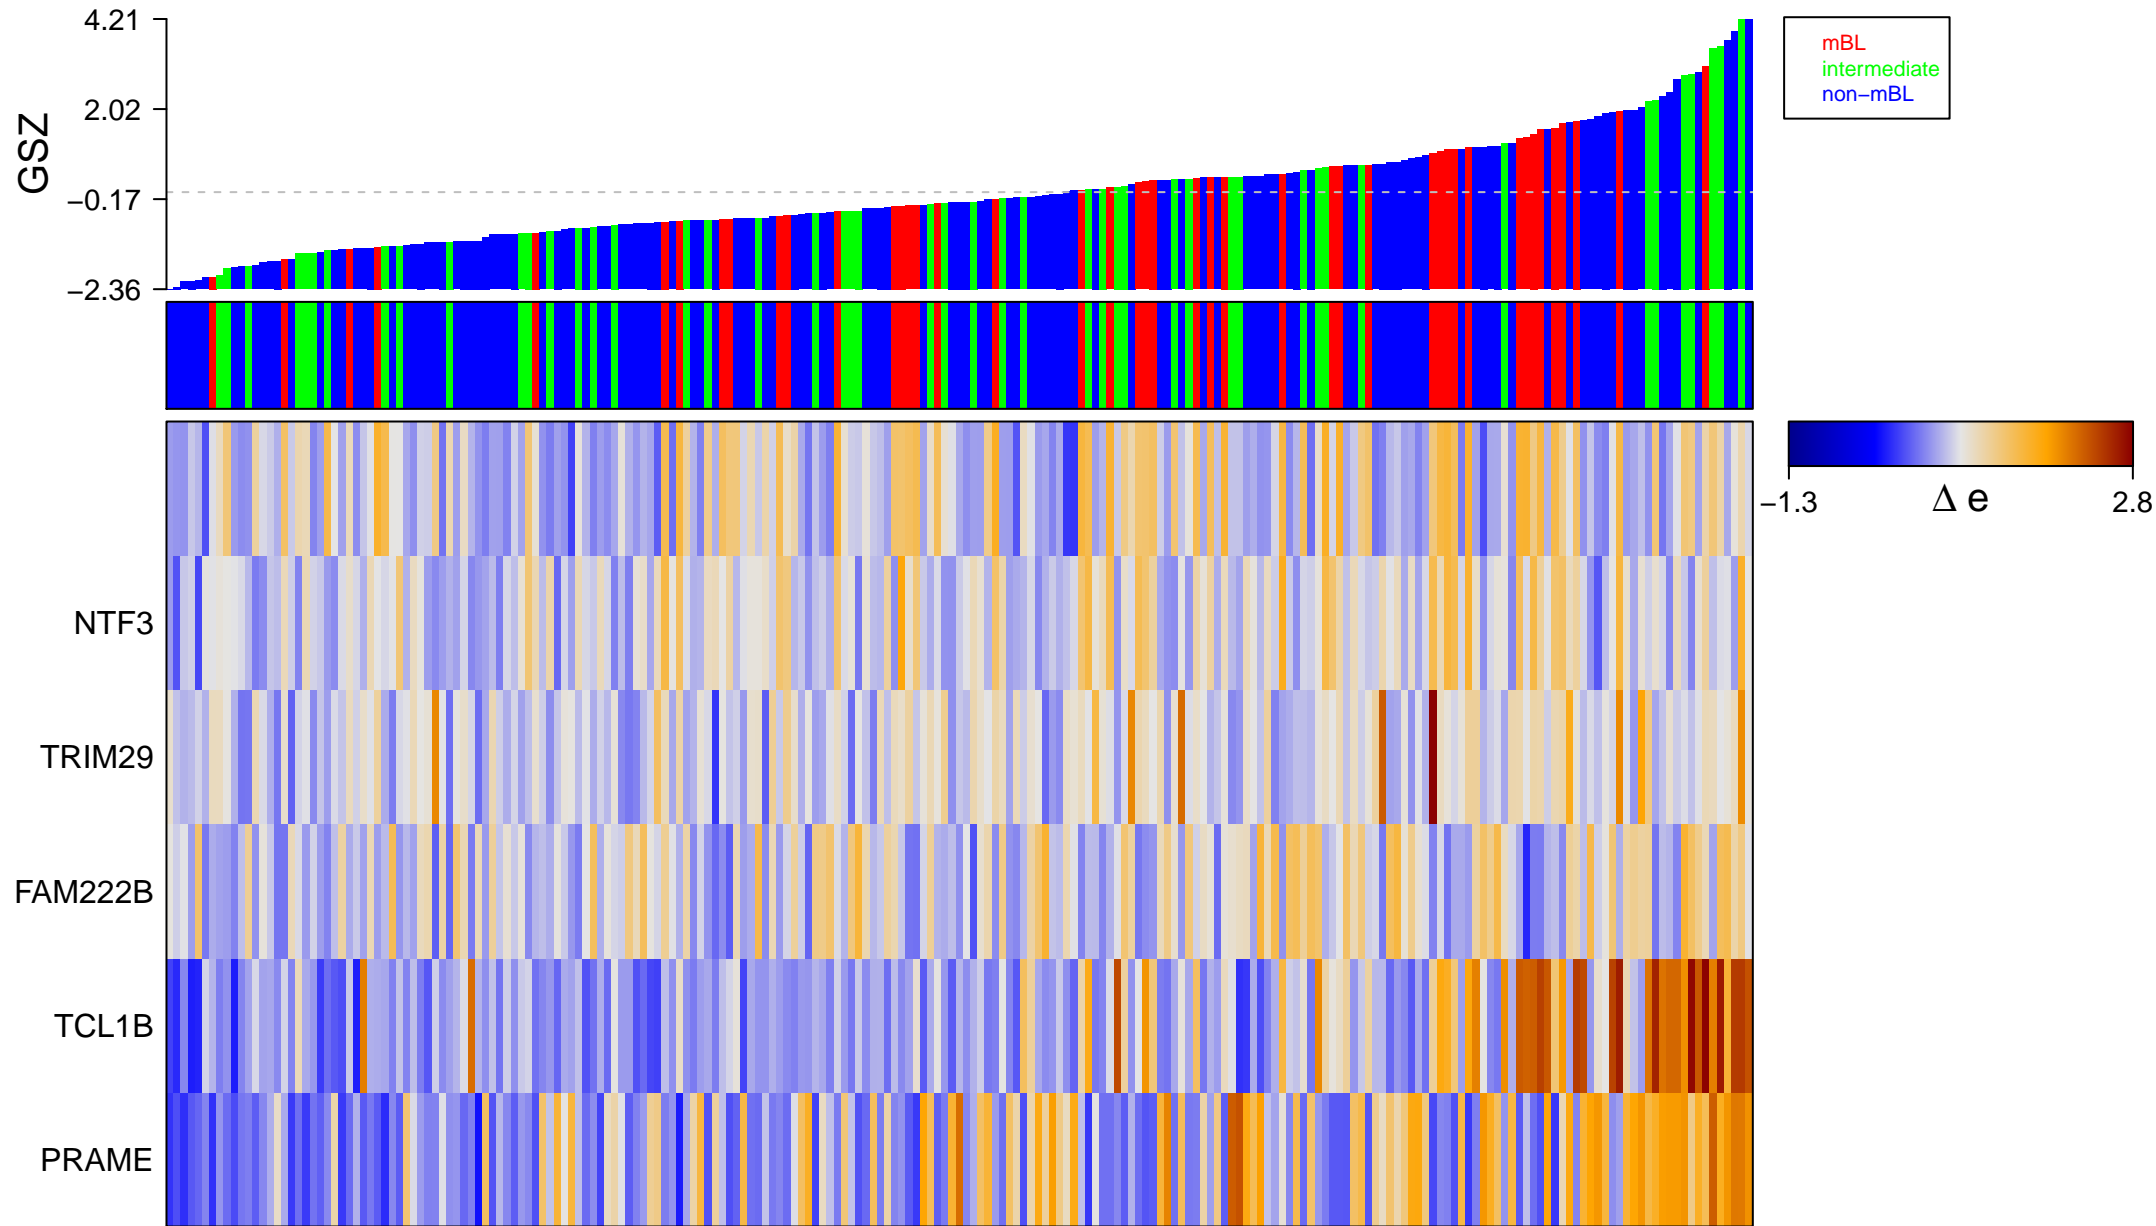

HATADA_METHYLATED_IN_LUNG_CANCER_DN

HATADA_METHYLATED_IN_LUNG_CANCER_DN

■ on
■ -
□ off

HATADA_METHYLATED_IN_LUNG_CANCER_DN