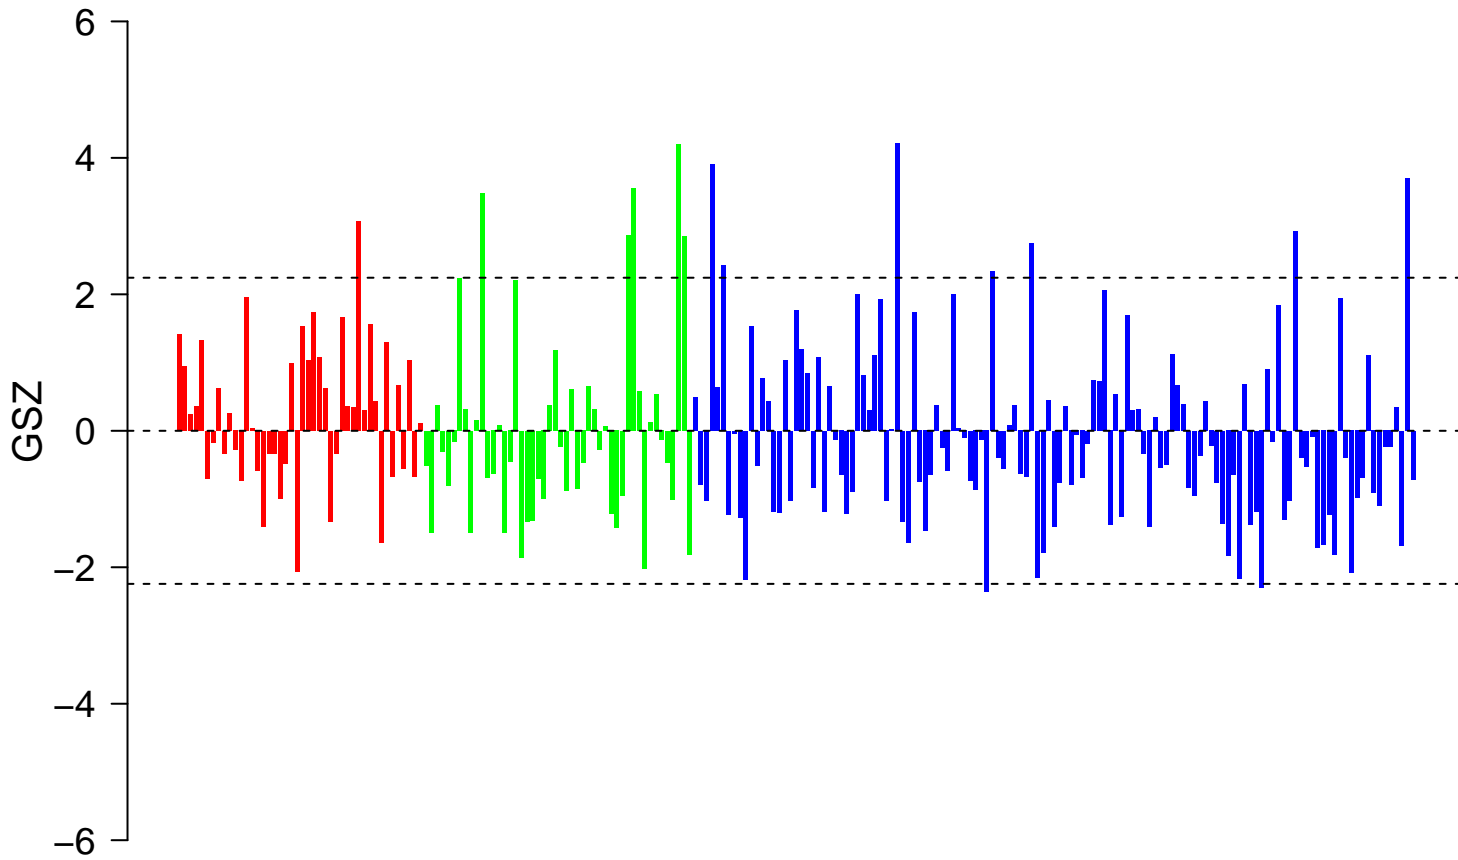

HATADA_METHYLATED_IN_LUNG_CANCER_DN

HATADA_METHYLATED_IN_LUNG_CANCER_DN

■ on
■ -
□ off

HATADA_METHYLATED_IN_LUNG_CANCER_DN