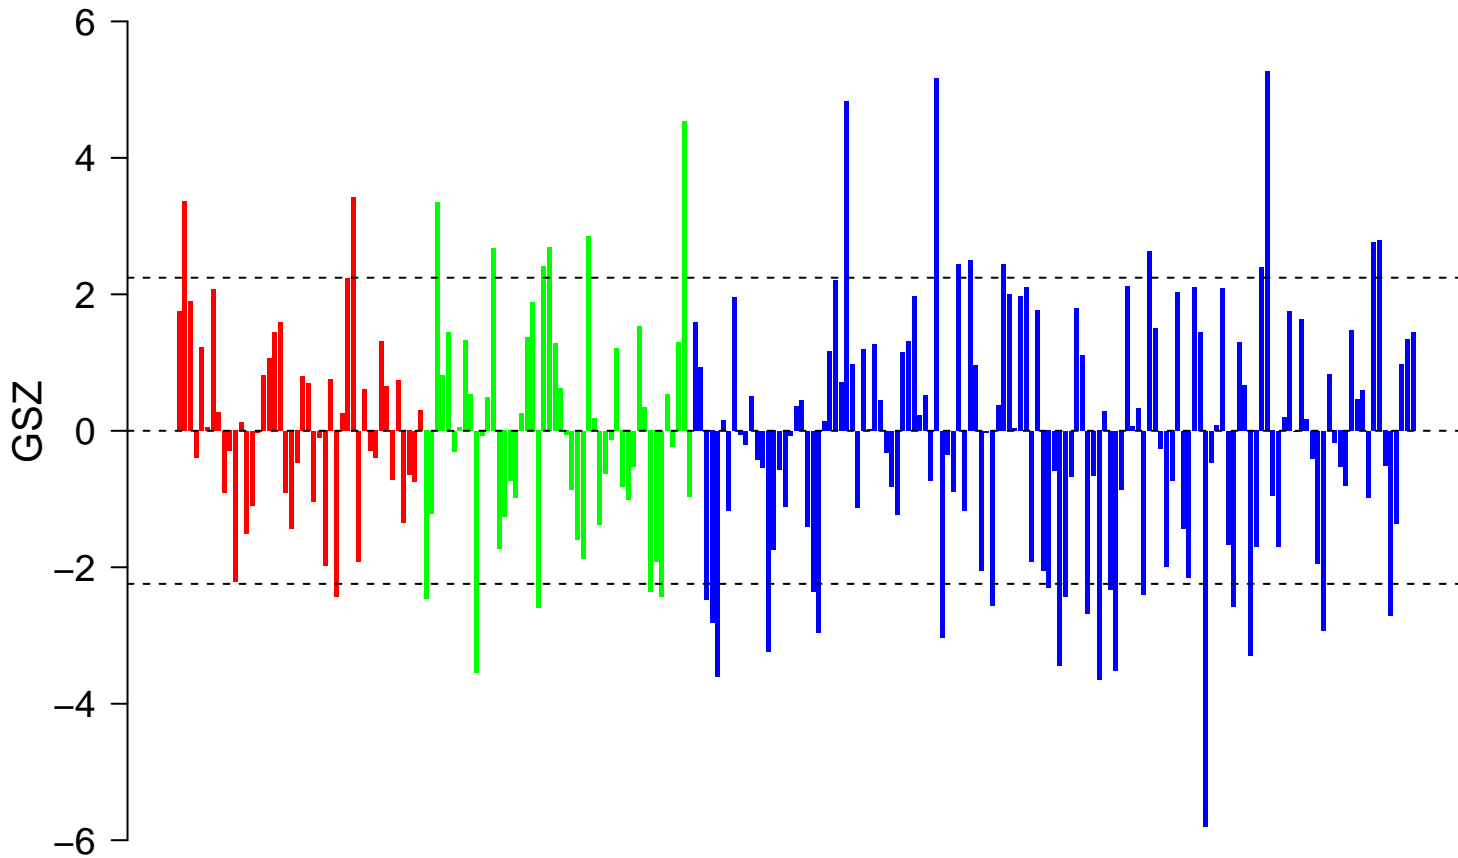

HADDAD_T_LYMPHOCYTE_AND_NK_PROGENITOR_UP

HADDAD_T_LYMPHOCYTE_AND_NK_PROGENITOR_UP

■ on
■ -
□ off

HADDAD_T_LYMPHOCYTE_AND_NK_PROGENITOR_UP