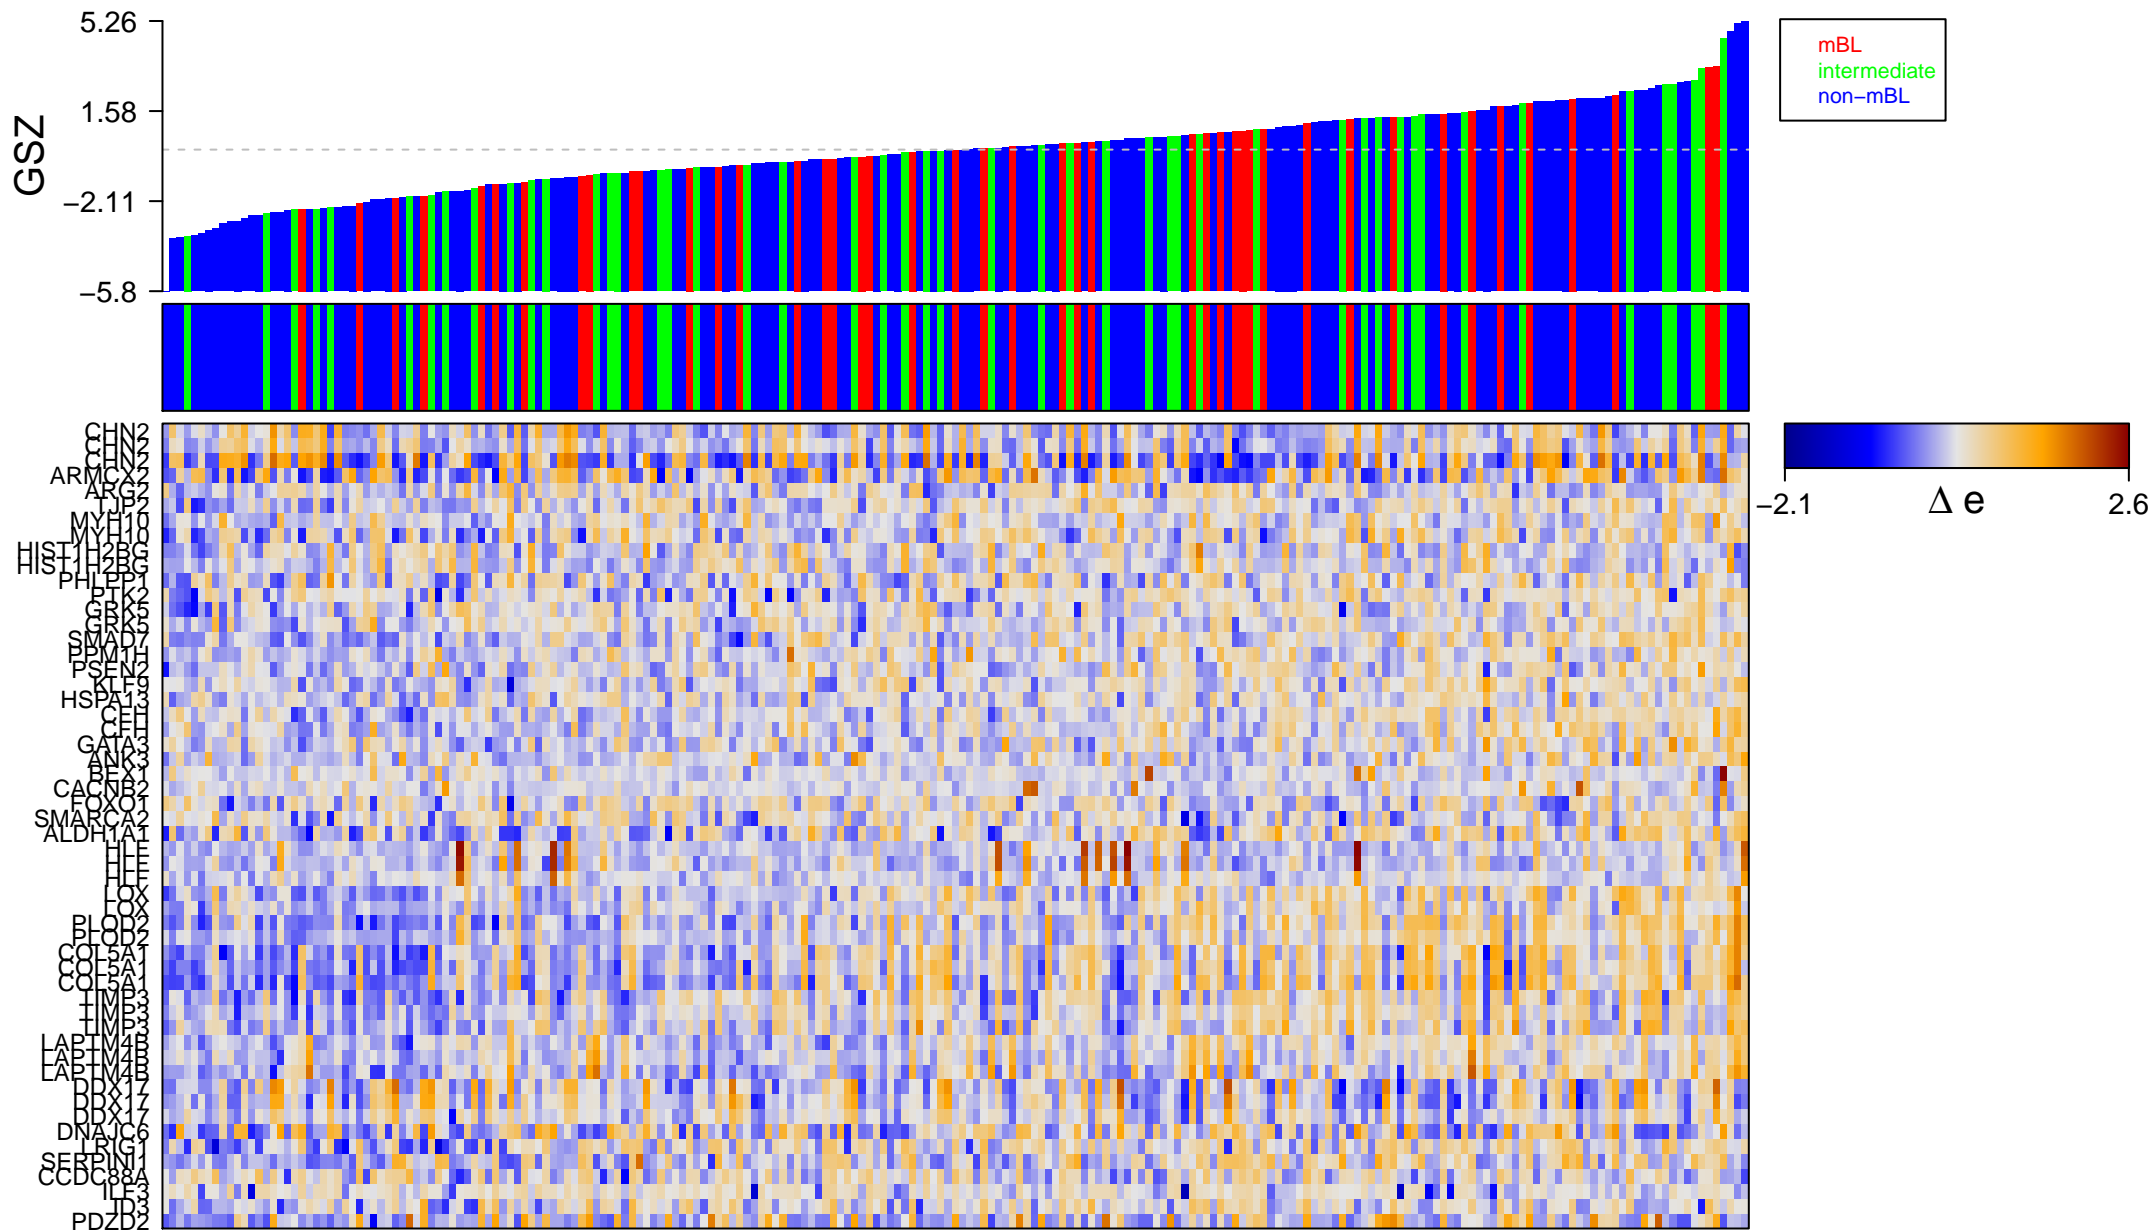

HADDAD_T_LYMPHOCYTE_AND_NK_PROGENITOR_UP

HADDAD_T_LYMPHOCYTE_AND_NK_PROGENITOR_UP

■ on
■ -
□ off

HADDAD_T_LYMPHOCYTE_AND_NK_PROGENITOR_UP