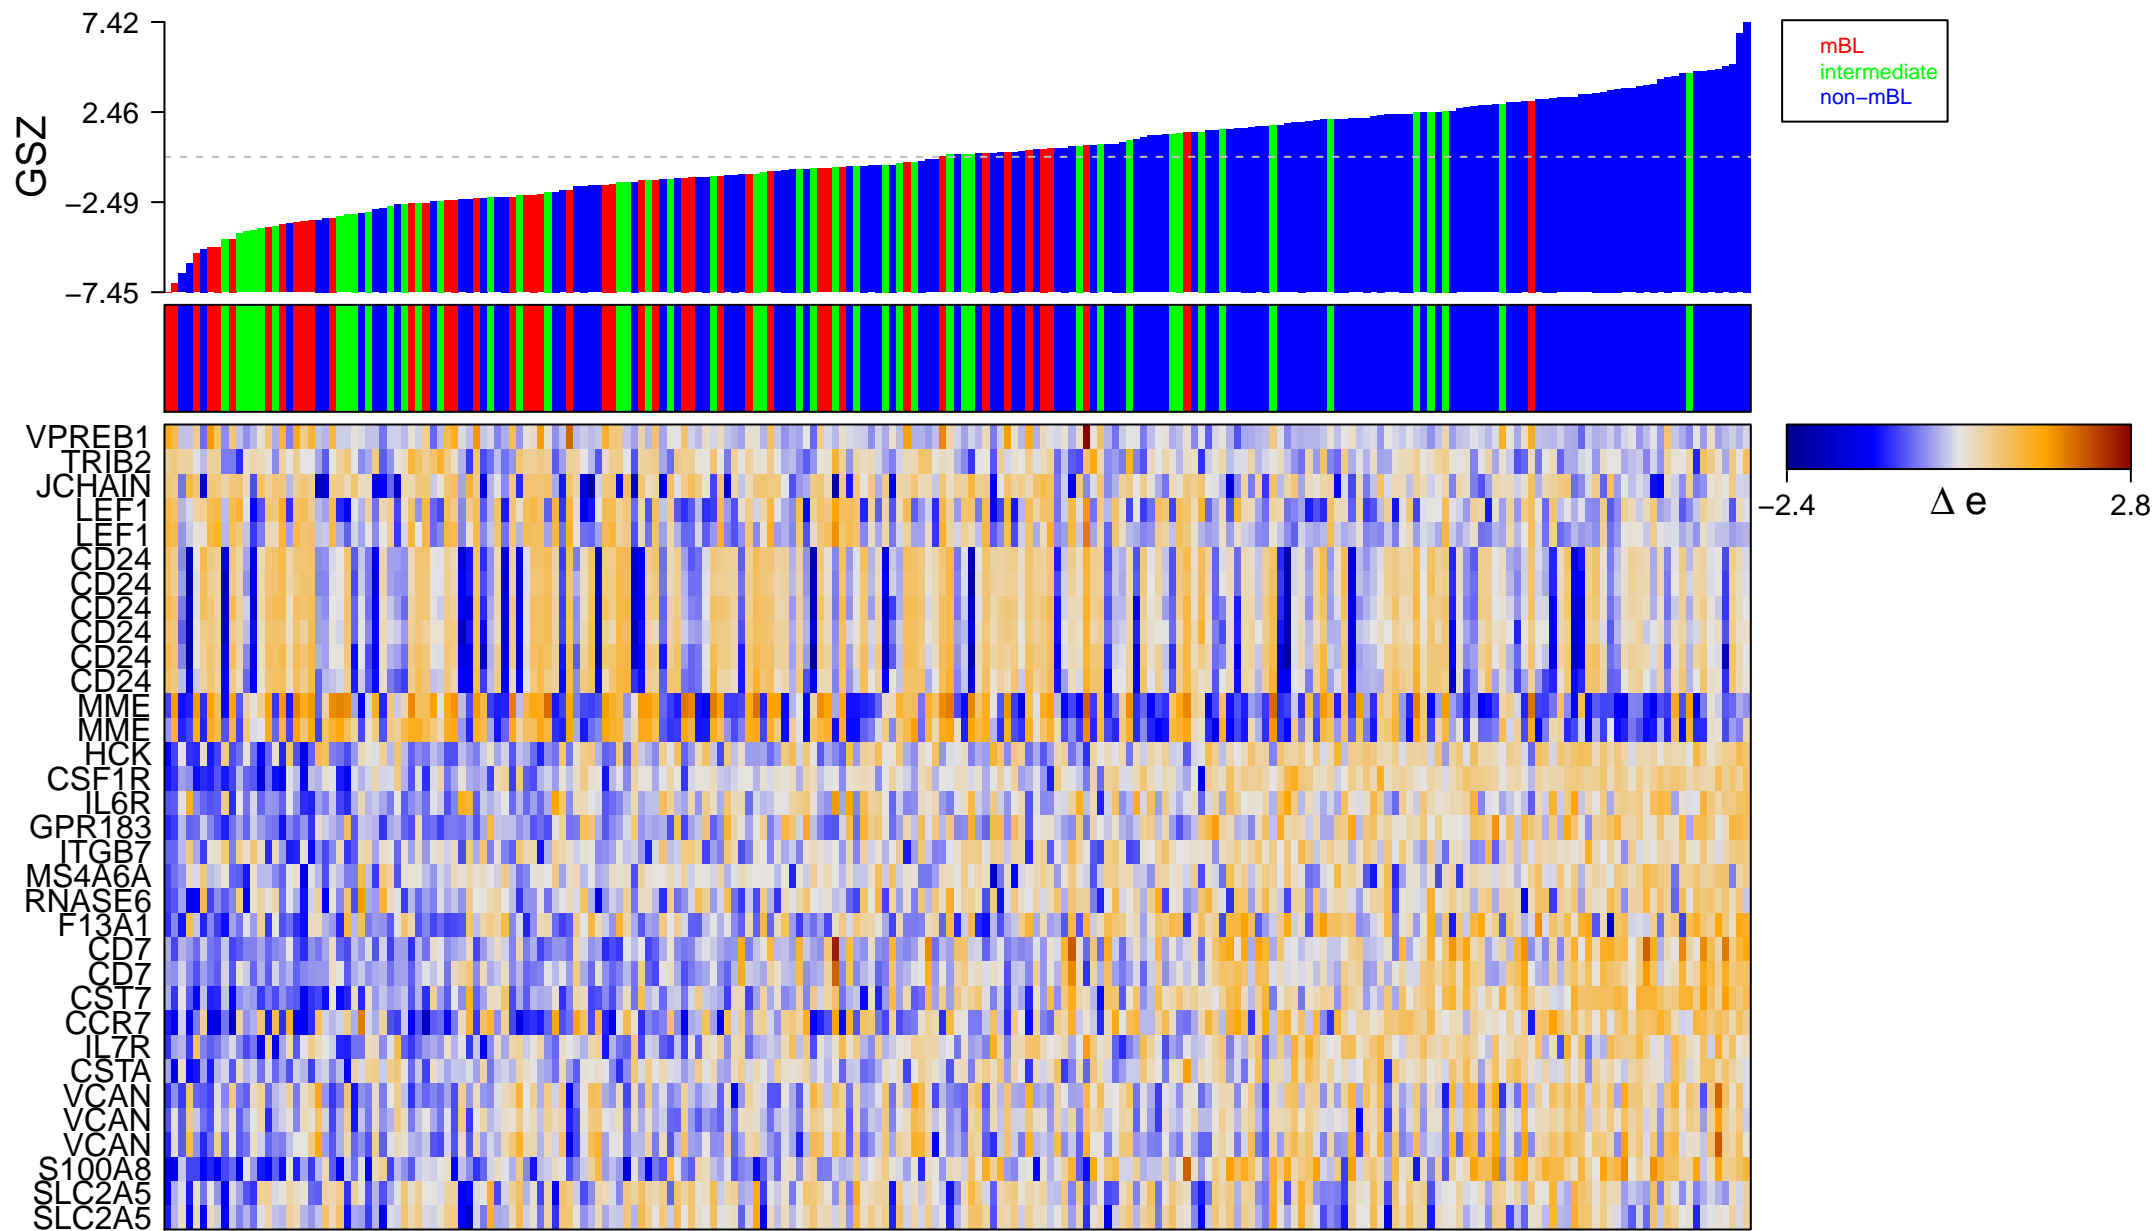

HADDAD_T_LYMPHOCYTE_AND_NK_PROGENITOR_DN

HADDAD_T_LYMPHOCYTE_AND_NK_PROGENITOR_DN

■ on
■ -
□ off

HADDAD_T_LYMPHOCYTE_AND_NK_PROGENITOR_DN