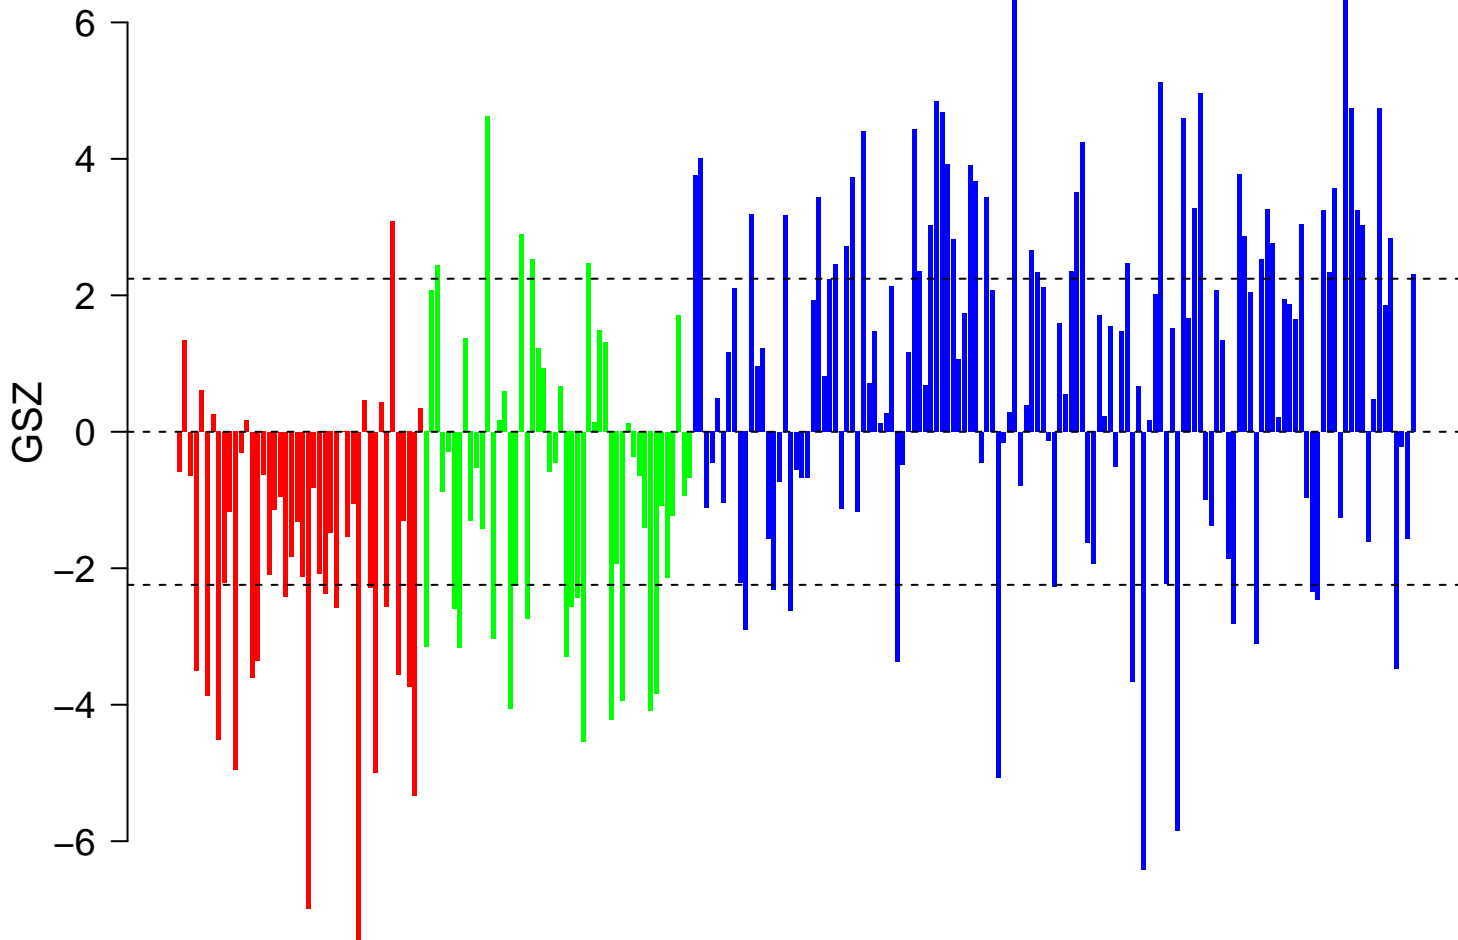

HADDAD_T_LYMPHOCYTE_AND_NK_PROGENITOR_DN

HADDAD_T_LYMPHOCYTE_AND_NK_PROGENITOR_DN

■ on
■ -
□ off

HADDAD_T_LYMPHOCYTE_AND_NK_PROGENITOR_DN