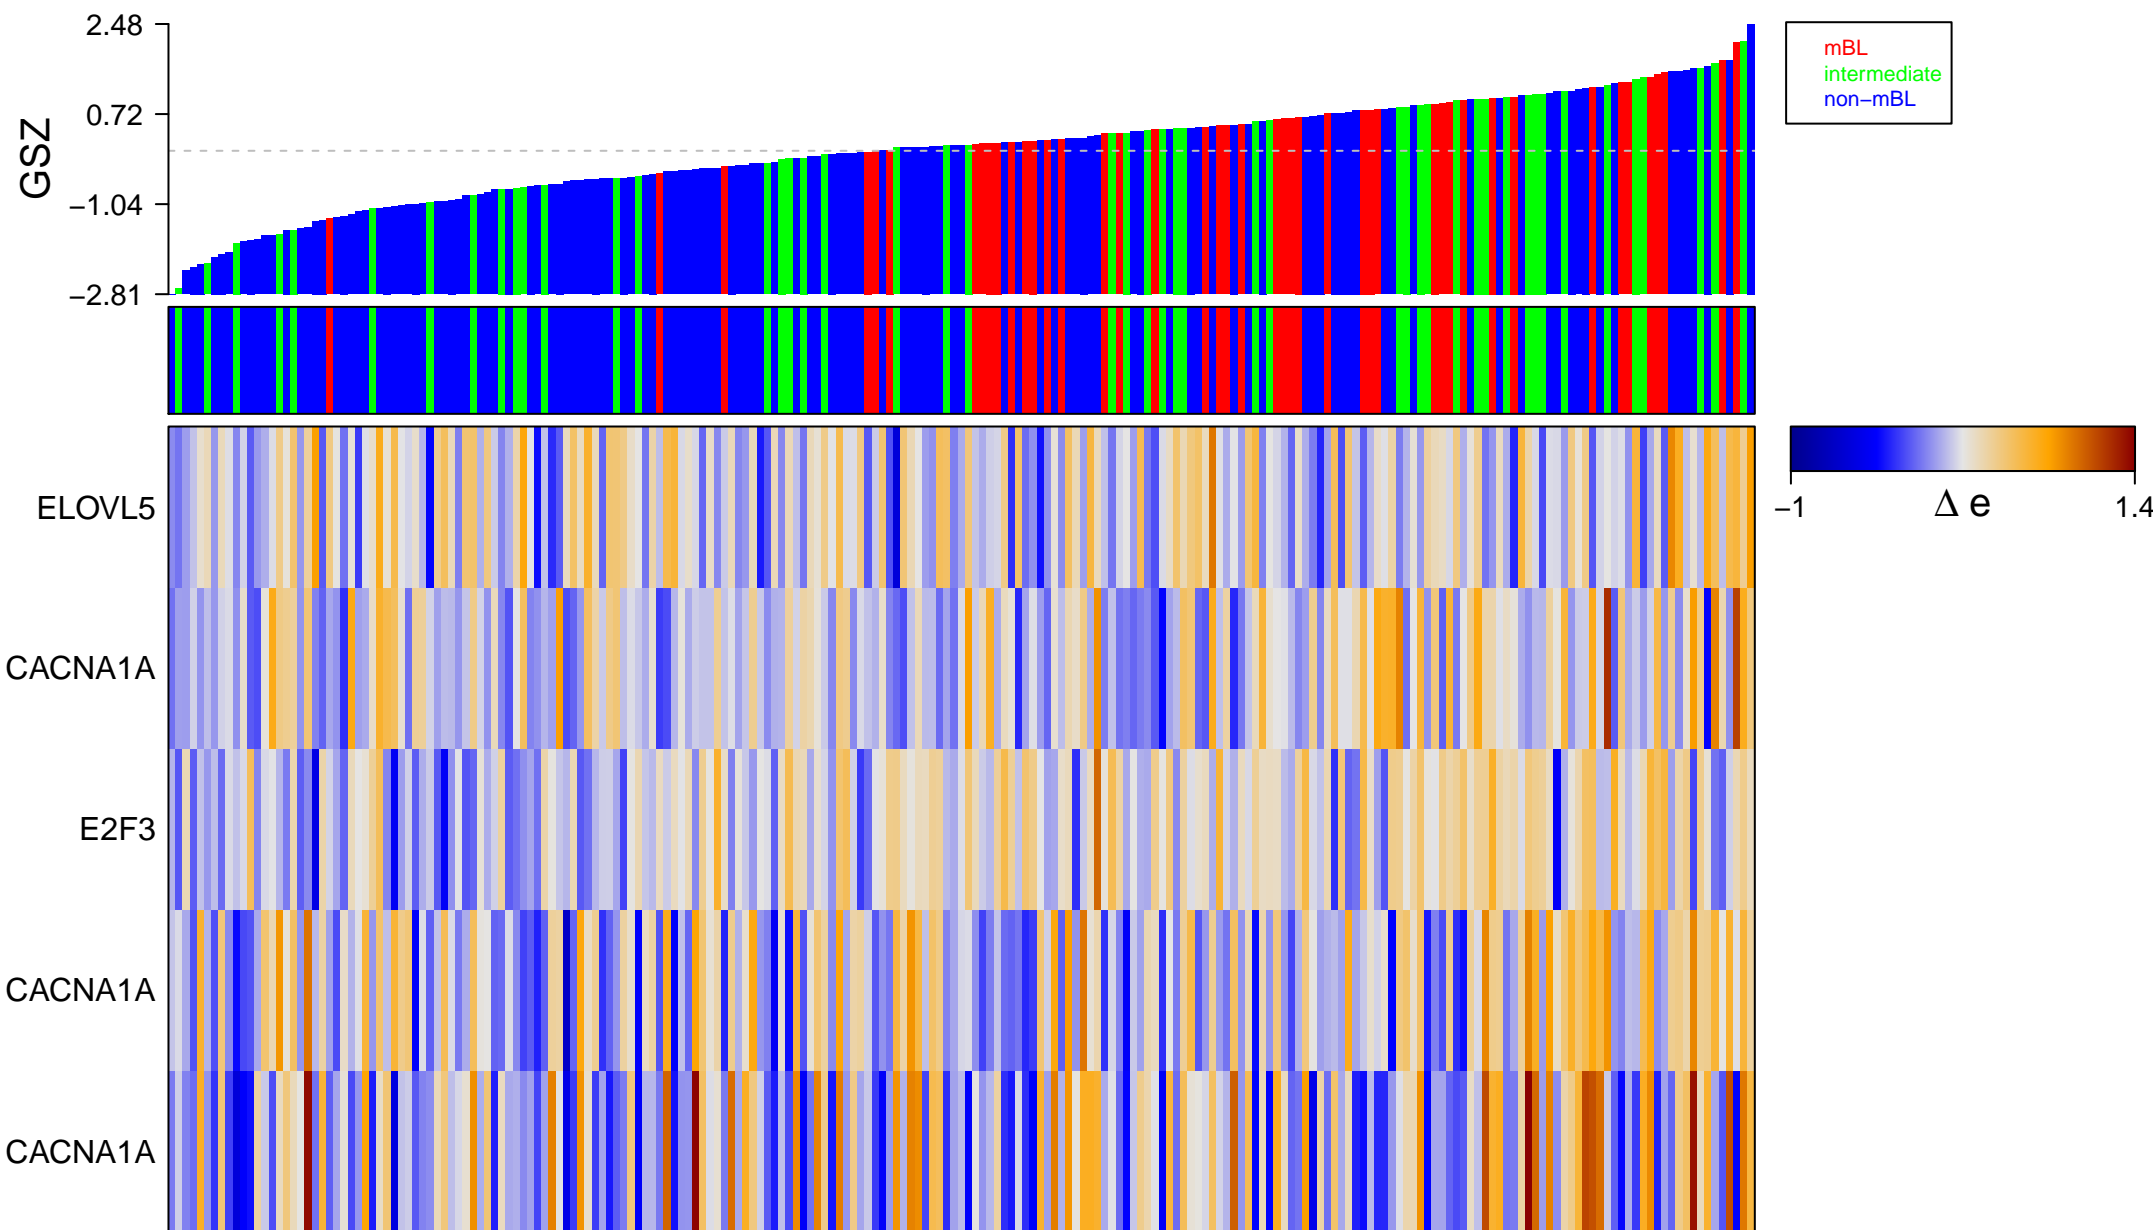

GRASEMANN_RETINOBLASTOMA_WITH_6P_AMPLIFICATION

GRASEMANN_RETINOBLASTOMA_WITH_6P_AMPLIFICATION

■ on
■ -
□ off

GRASEMANN_RETINOBLASTOMA_WITH_6P_AMPLIFICATION