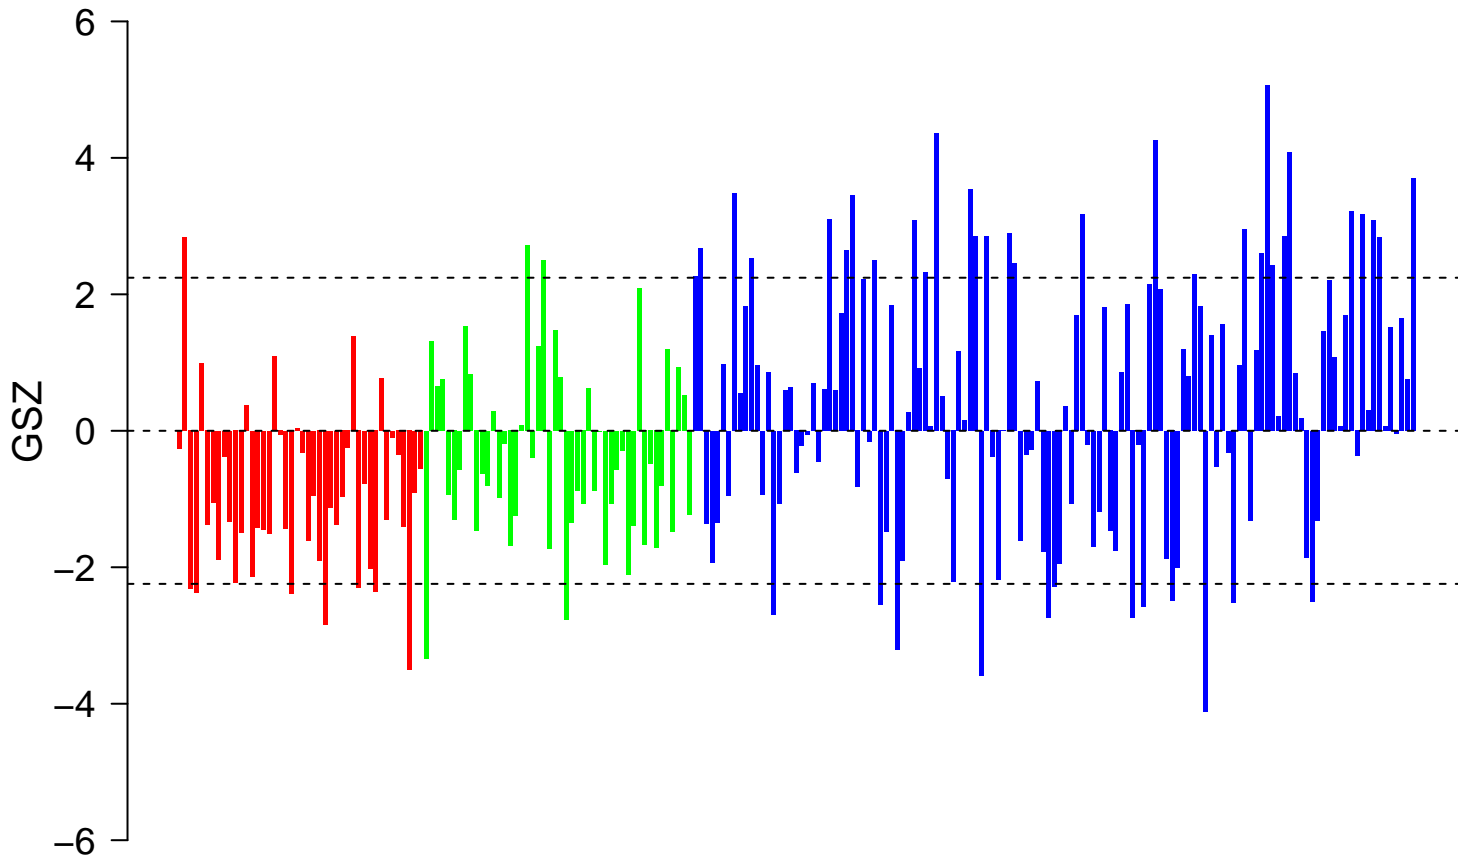

GOZGIT_ESR1_TARGETS_UP

GOZGIT_ESR1_TARGETS_UP

■ on
■ -
□ off

GOZGIT_ESR1_TARGETS_UP