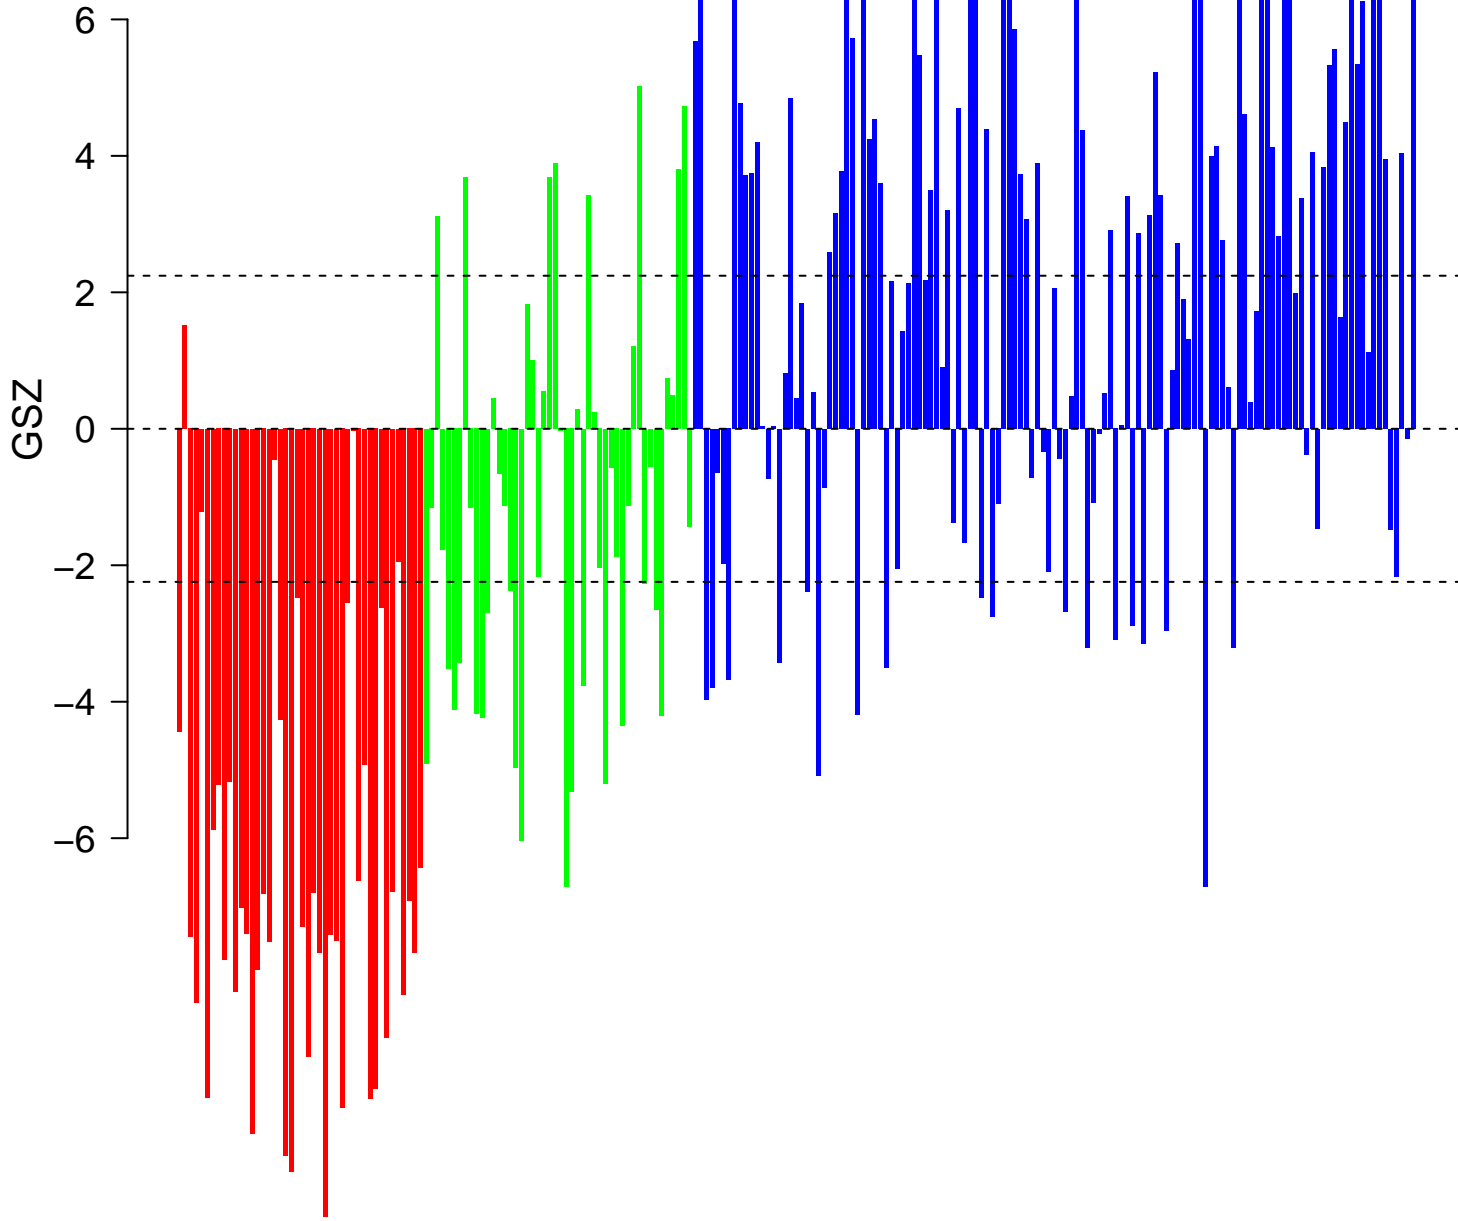

GOZGIT_ESR1_TARGETS_DN

GOZGIT_ESR1_TARGETS_DN

■ on
■ -
□ off

GOZGIT_ESR1_TARGETS_DN