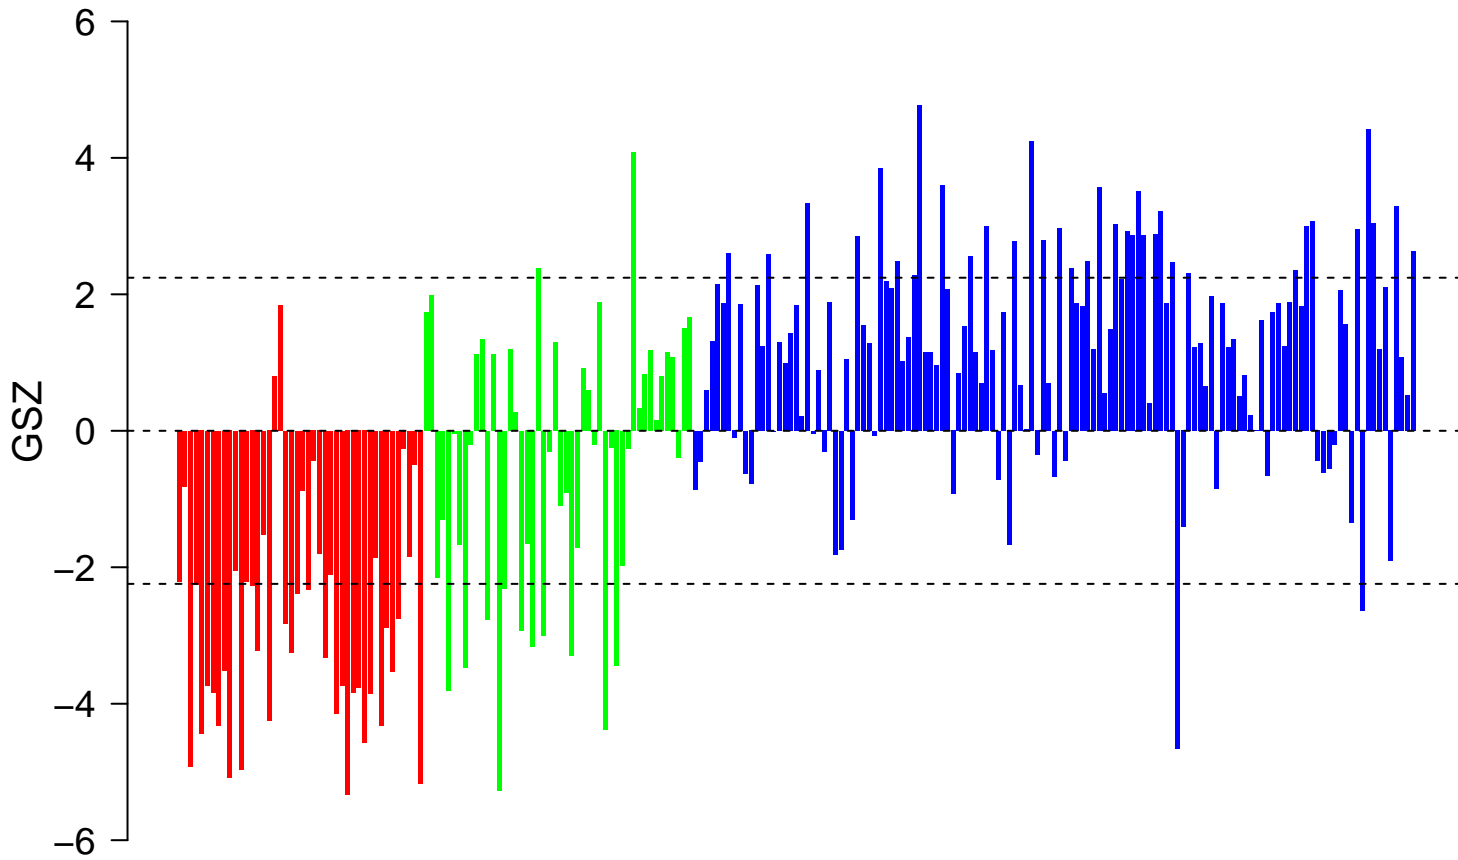

# GILMORE\_CORE\_NFKB\_PATHWAY

■ on  
■ -  
□ off