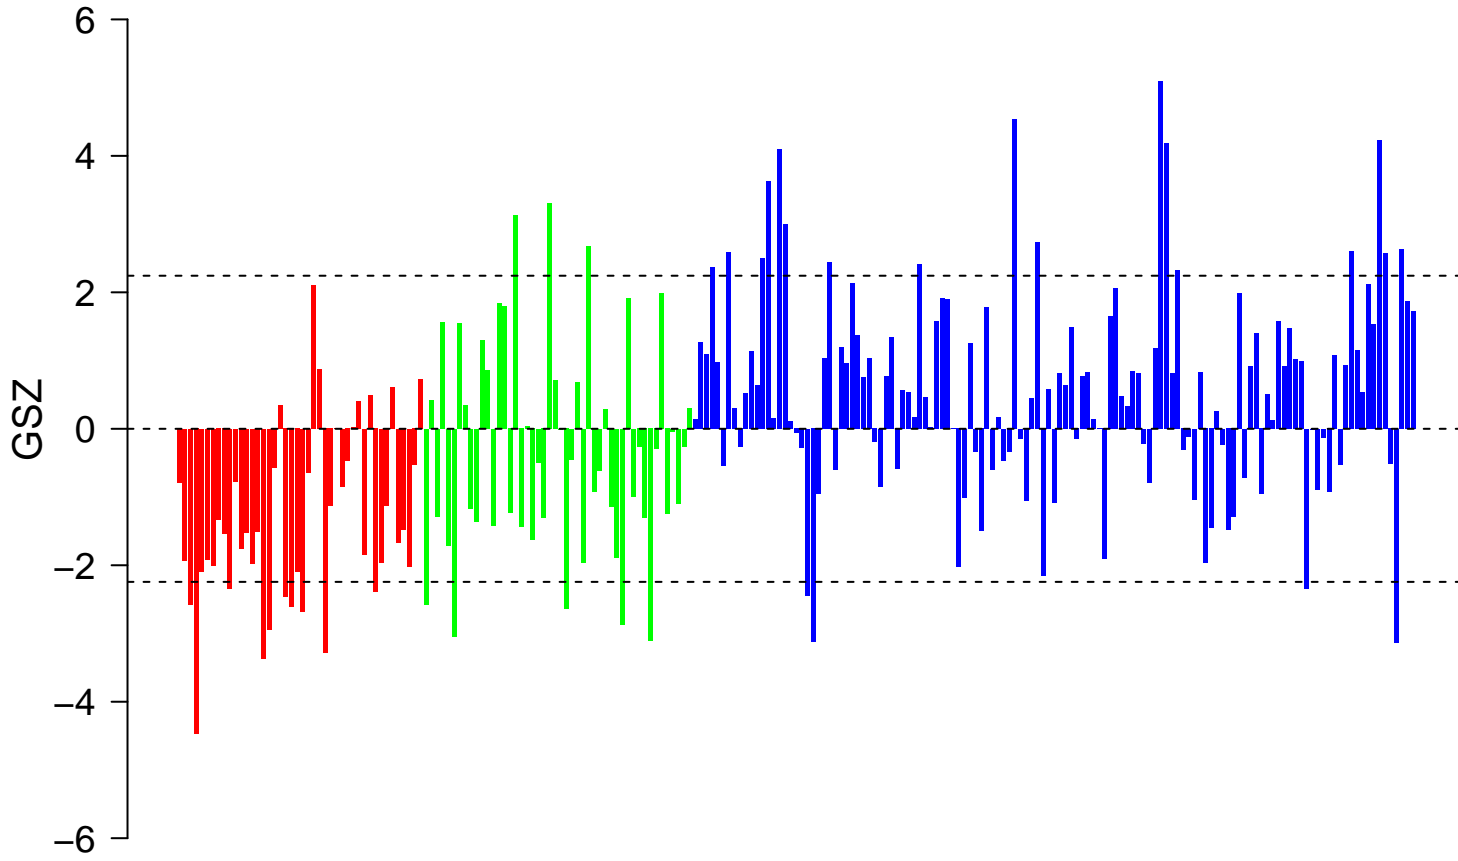

# GERHOLD\_RESPONSE\_TO\_TZD\_UP