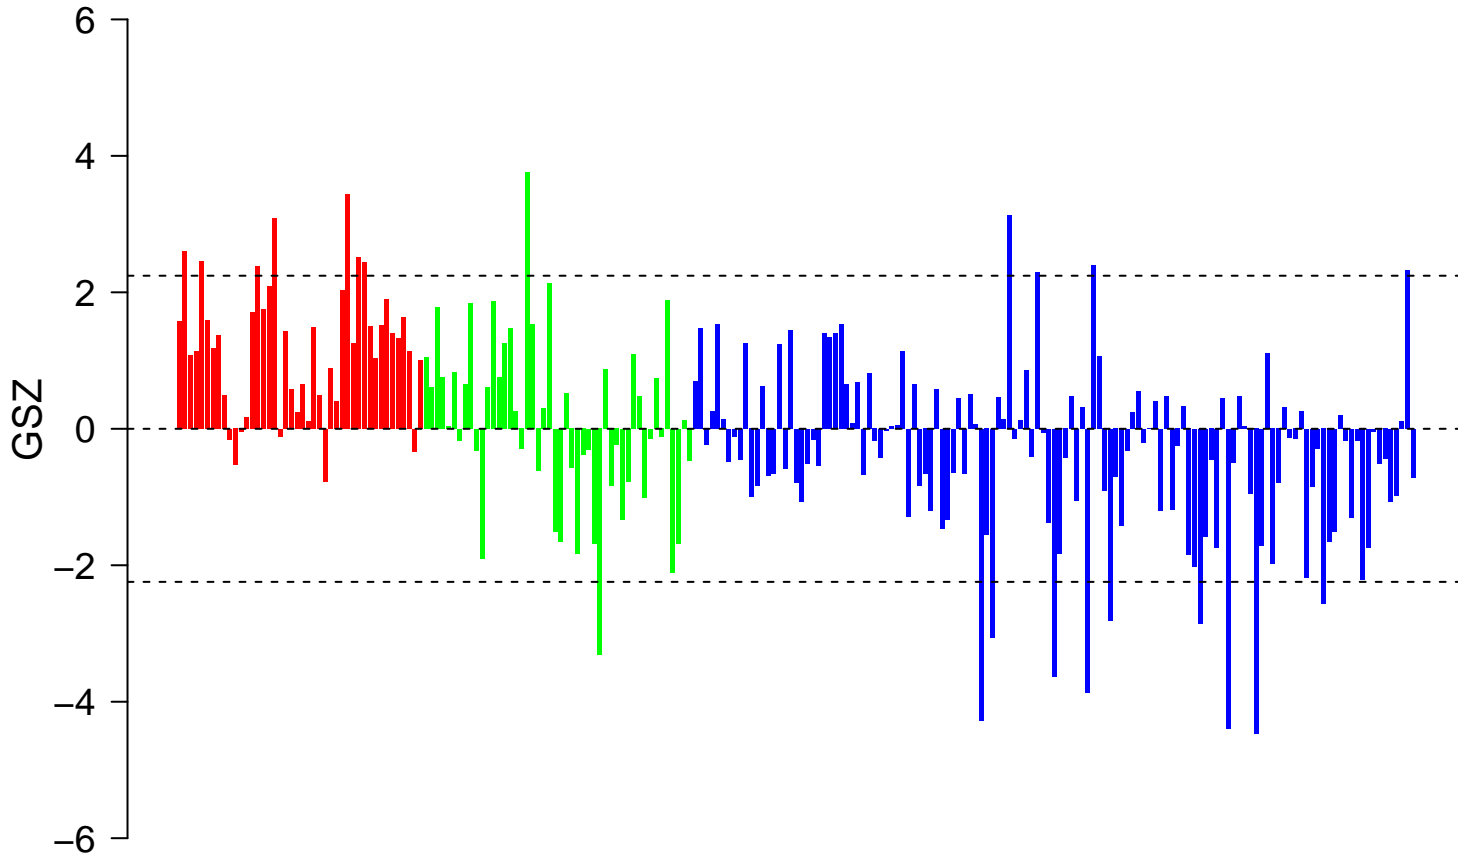

# GENTILE\_UV\_RESPONSE\_CLUSTER\_D4

# GENTILE\_UV\_RESPONSE\_CLUSTER\_D4

■ on  
■ -  
□ off