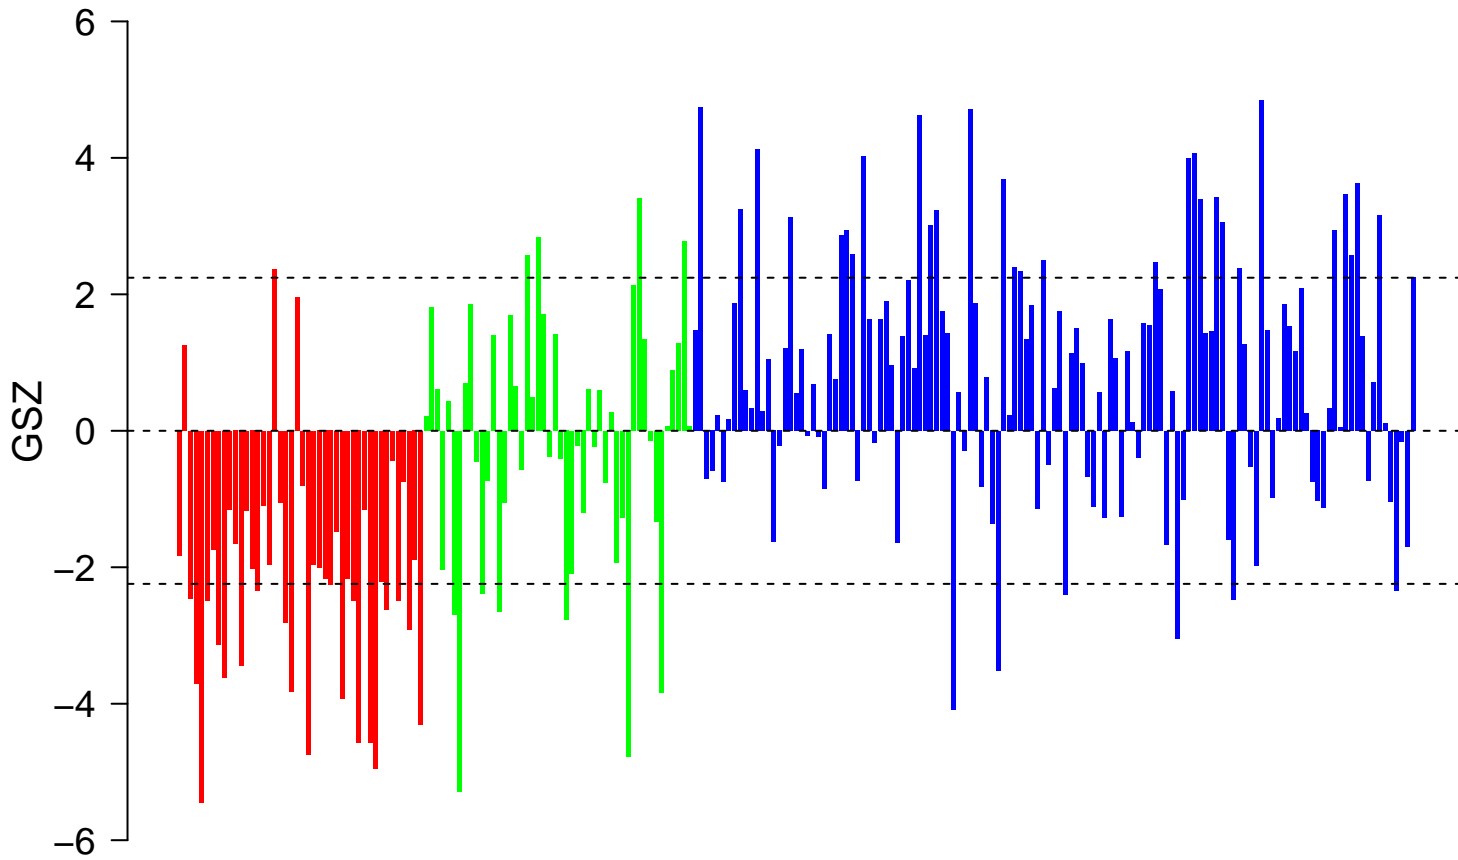

# GAVIN\_FOXP3\_TARGETS\_CLUSTER\_P4

■ on  
■ -  
□ off