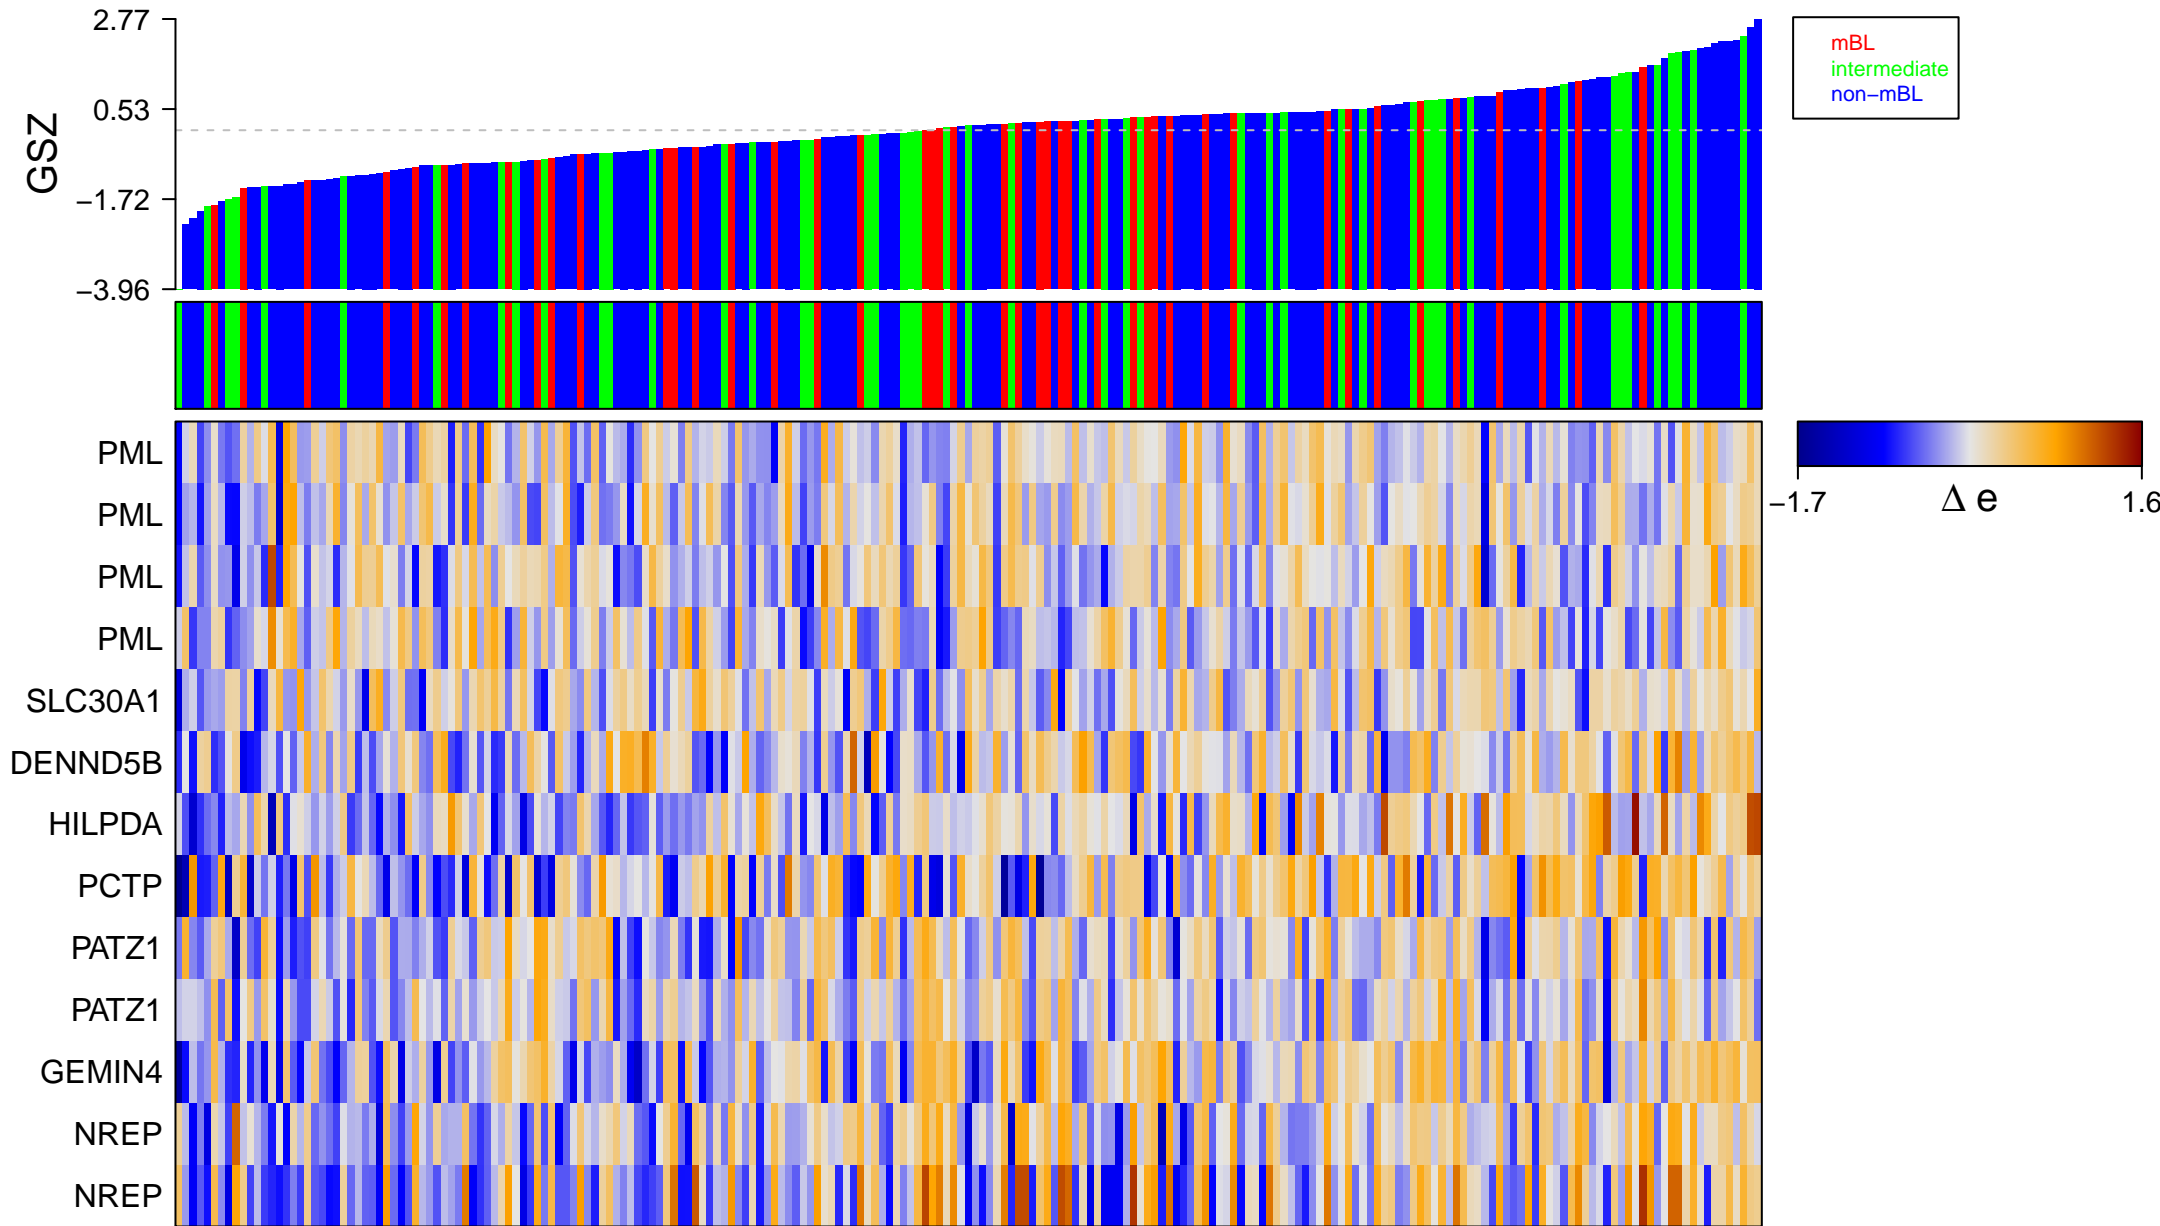

GARGALOVIC_RESPONSE_TO_OXIDIZED_PHOSPHOLIPIDS_YELLOW_DN

ARGALOVIC_RESPONSE_TO_OXIDIZED_PHOSPHOLIPIDS_YELLOW_DN

GARGALOVIC_RESPONSE_TO_OXIDIZED_PHOSPHOLIPIDS_YELLOW_DN