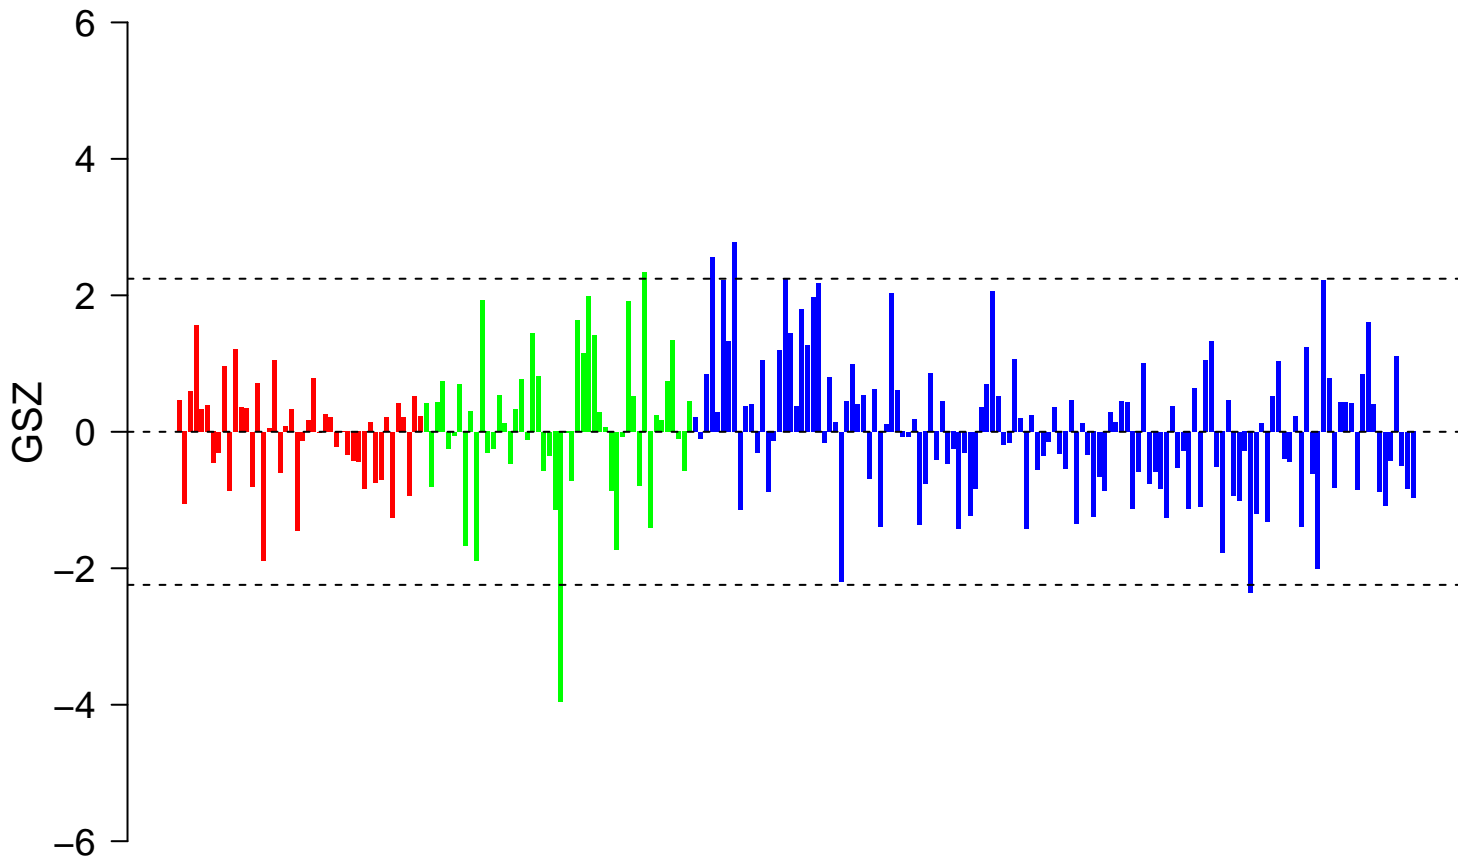

GARGALOVIC_RESPONSE_TO_OXIDIZED_PHOSPHOLIPIDS_YELLOW_DN

ARGALOVIC_RESPONSE_TO_OXIDIZED_PHOSPHOLIPIDS_YELLOW_DN

GARGALOVIC_RESPONSE_TO_OXIDIZED_PHOSPHOLIPIDS_YELLOW_DN