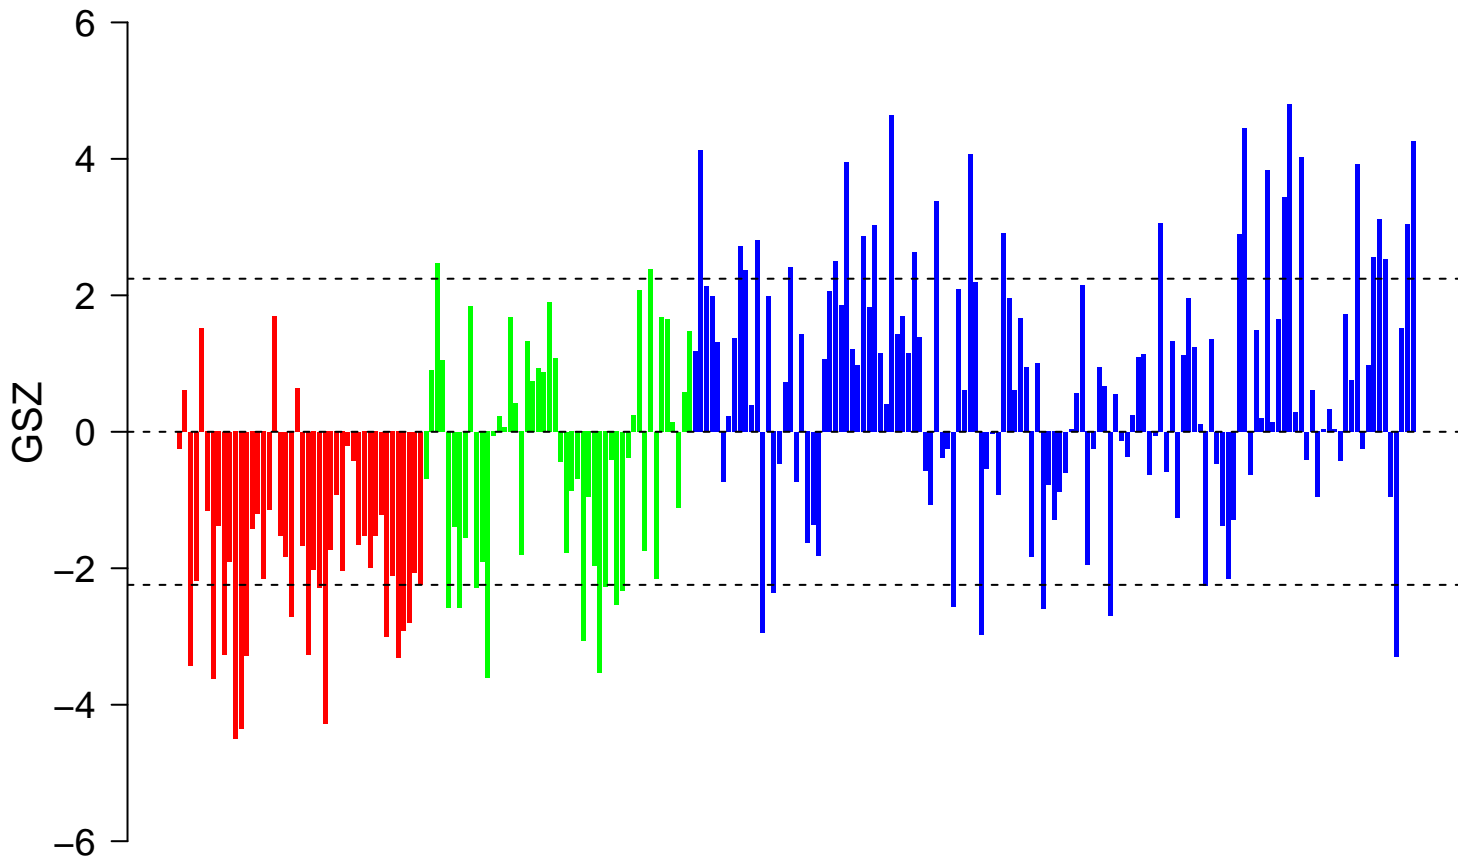

RGALOVIC_RESPONSE_TO_OXIDIZED_PHOSPHOLIPIDS_TURQUOISE_UP

■ on
■ -
□ off

GARGALOVIC_RESPONSE_TO_OXIDIZED_PHOSPHOLIPIDS_TURQUOISE_UP