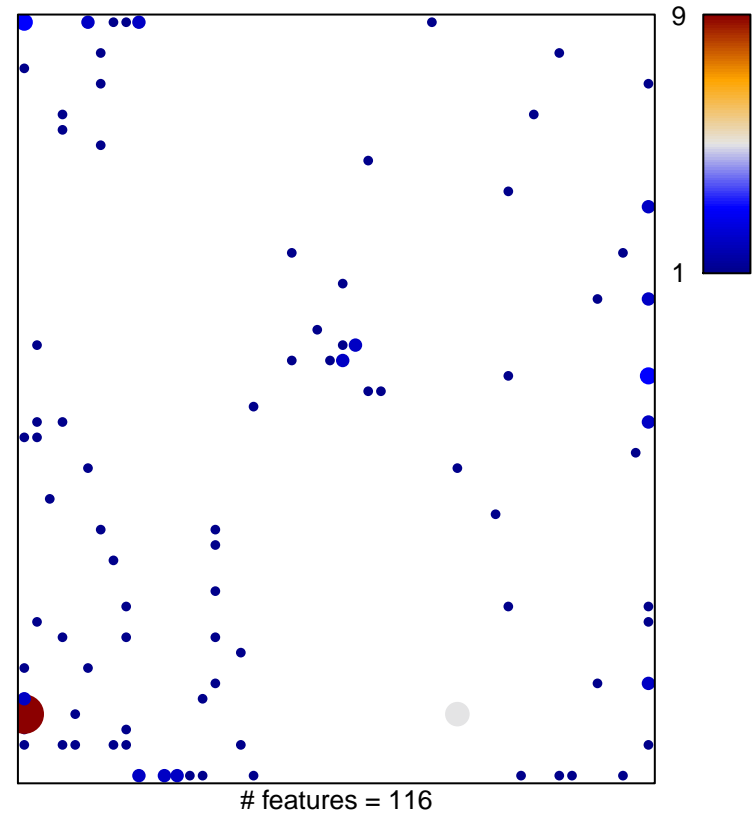

RGALOVIC_RESPONSE_TO_OXIDIZED_PHOSPHOLIPIDS_TURQUOISE_UP

■ on
■ -
□ off

GARGALOVIC_RESPONSE_TO_OXIDIZED_PHOSPHOLIPIDS_TURQUOISE_UP