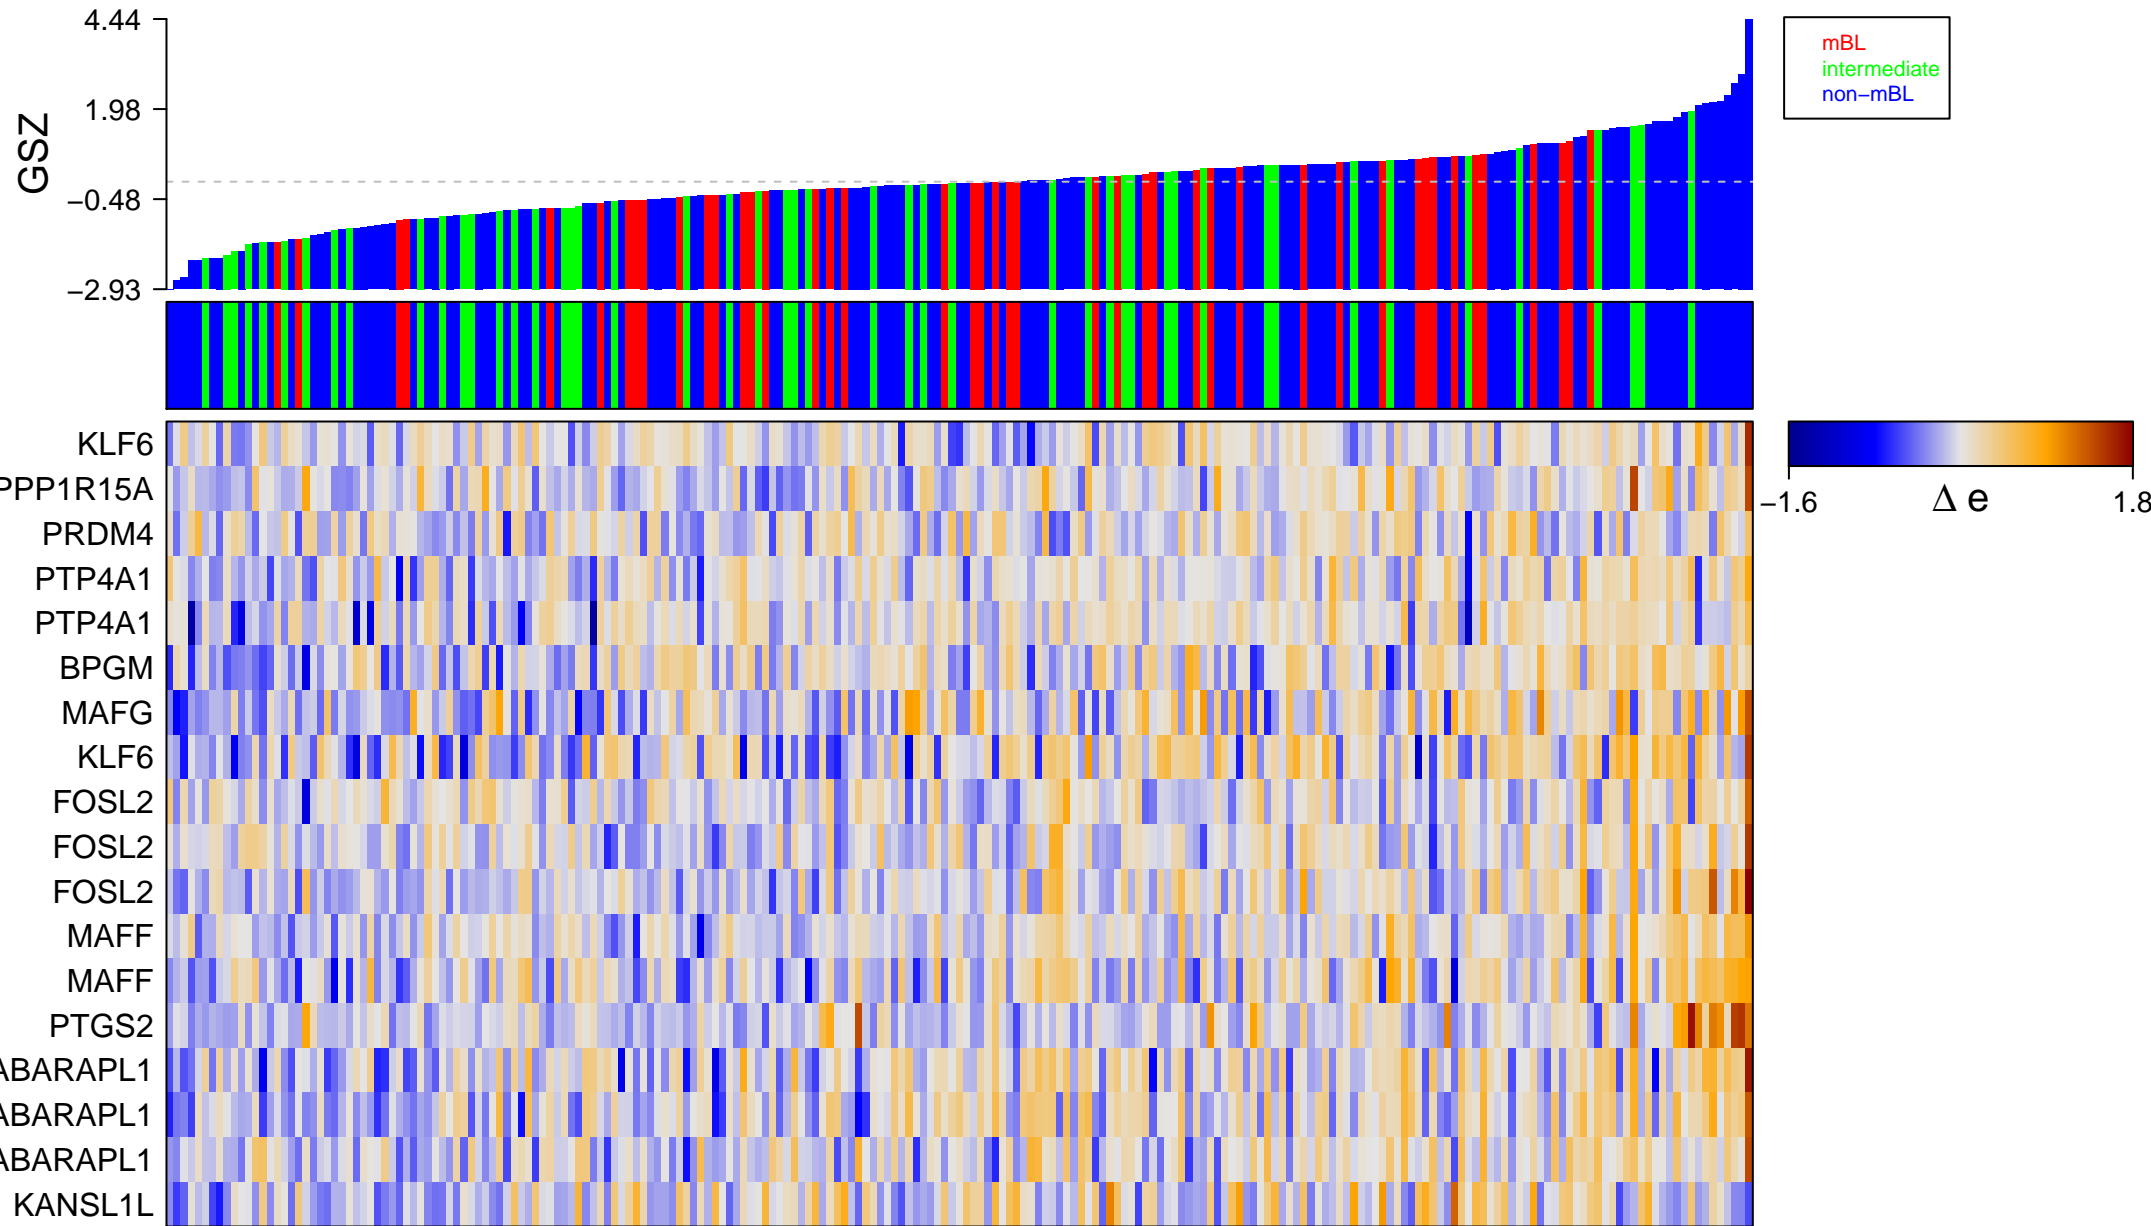

# GARGALOVIC\_RESPONSE\_TO\_OXIDIZED\_PHOSPHOLIPIDS\_MAGENTA\_UP

# RGALOVIC\_RESPONSE\_TO\_OXIDIZED\_PHOSPHOLIPIDS\_MAGENTA\_UP

■ on  
■ -  
□ off