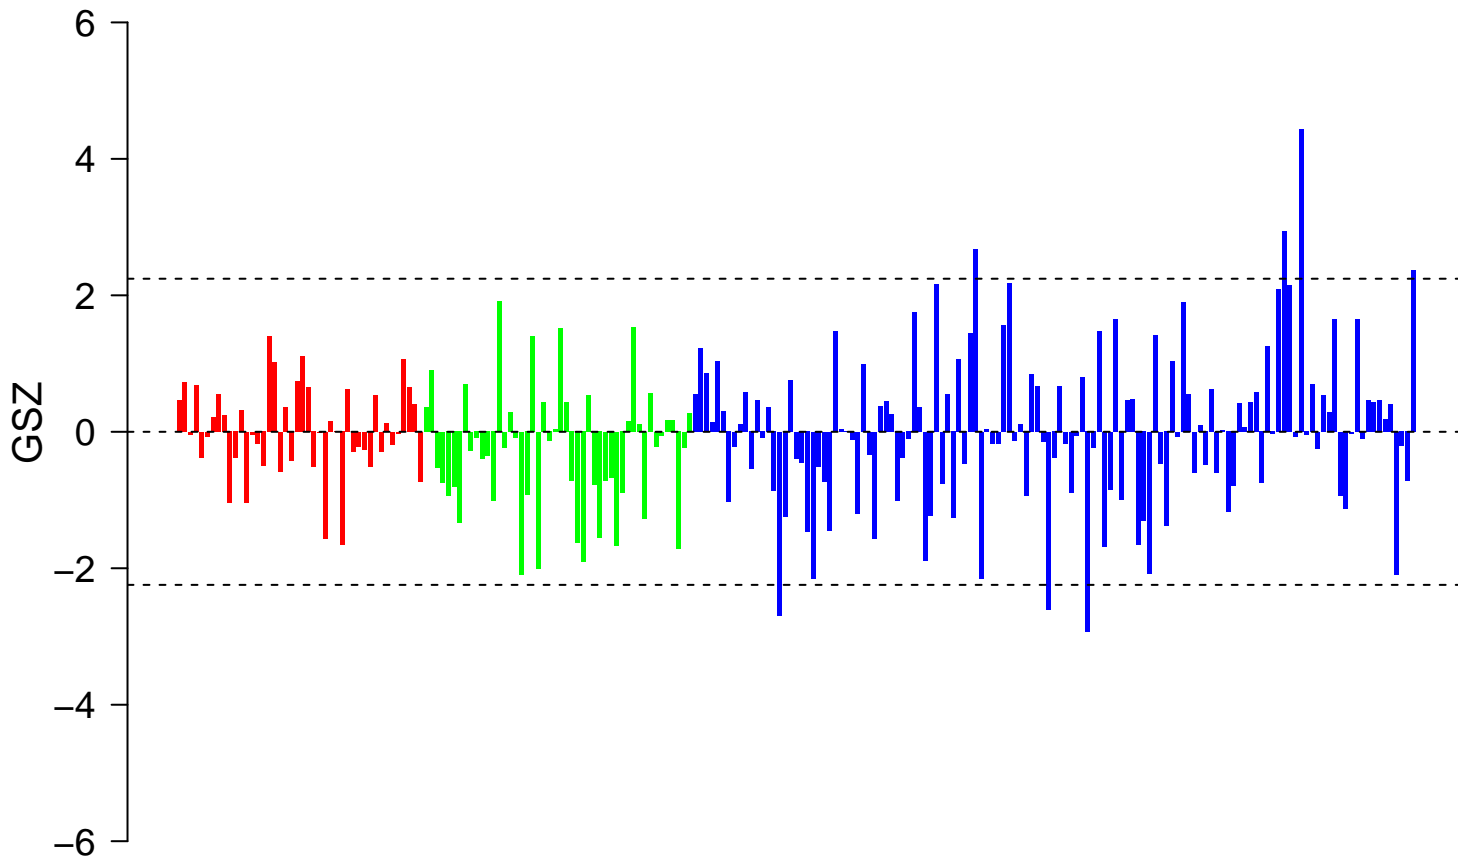

# GARGALOVIC\_RESPONSE\_TO\_OXIDIZED\_PHOSPHOLIPIDS\_MAGENTA\_UP

# RGALOVIC\_RESPONSE\_TO\_OXIDIZED\_PHOSPHOLIPIDS\_MAGENTA\_UP

■ on  
■ -  
□ off