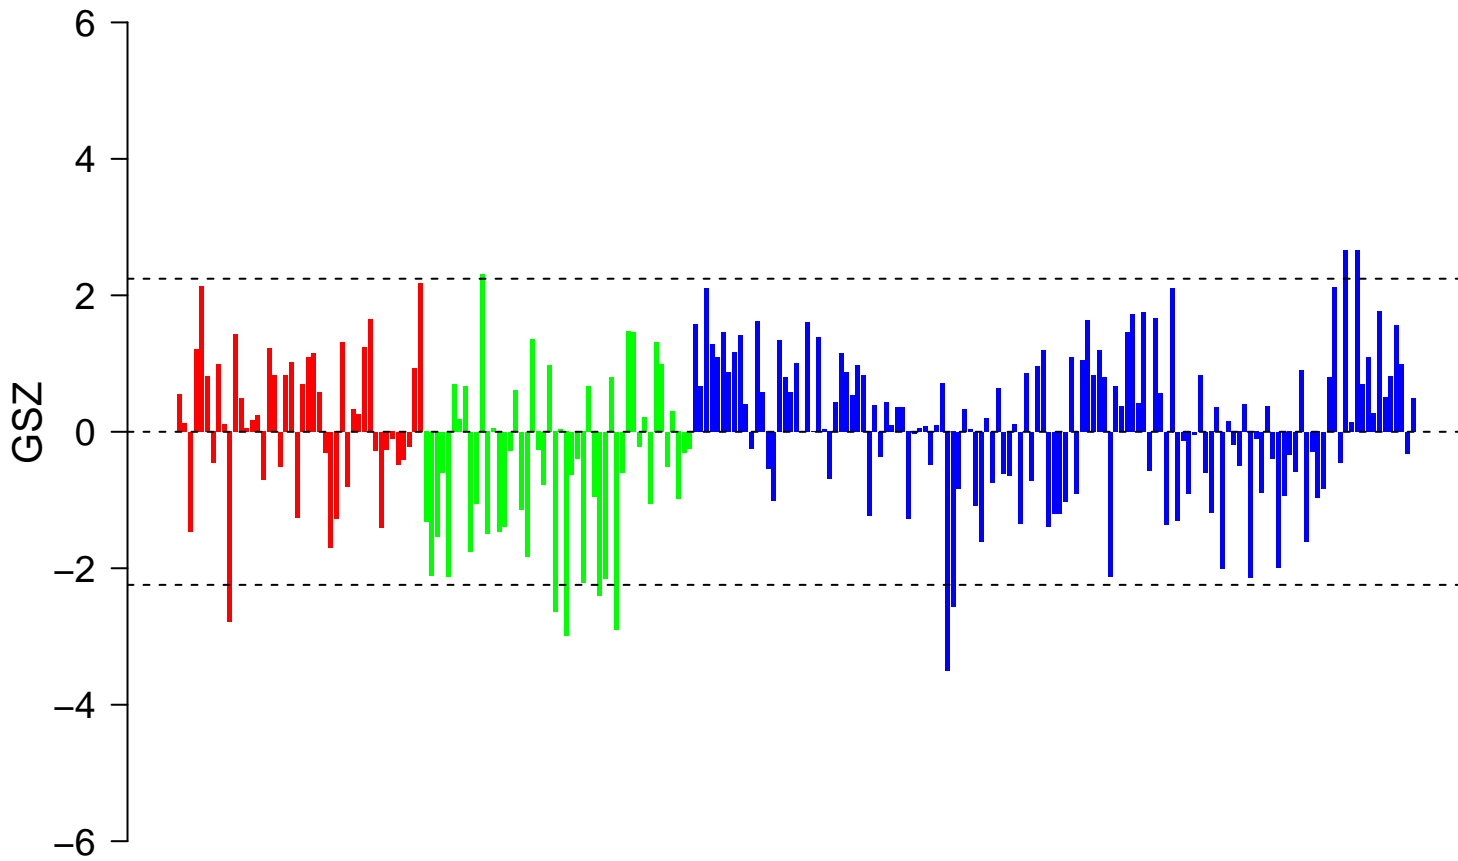

GARGALOVIC_RESPONSE_TO_OXIDIZED_PHOSPHOLIPIDS_BLACK_DN

GARGALOVIC_RESPONSE_TO_OXIDIZED_PHOSPHOLIPIDS_BLACK_DN

■ on
■ -
□ off

GARGALOVIC_RESPONSE_TO_OXIDIZED_PHOSPHOLIPIDS_BLACK_DN