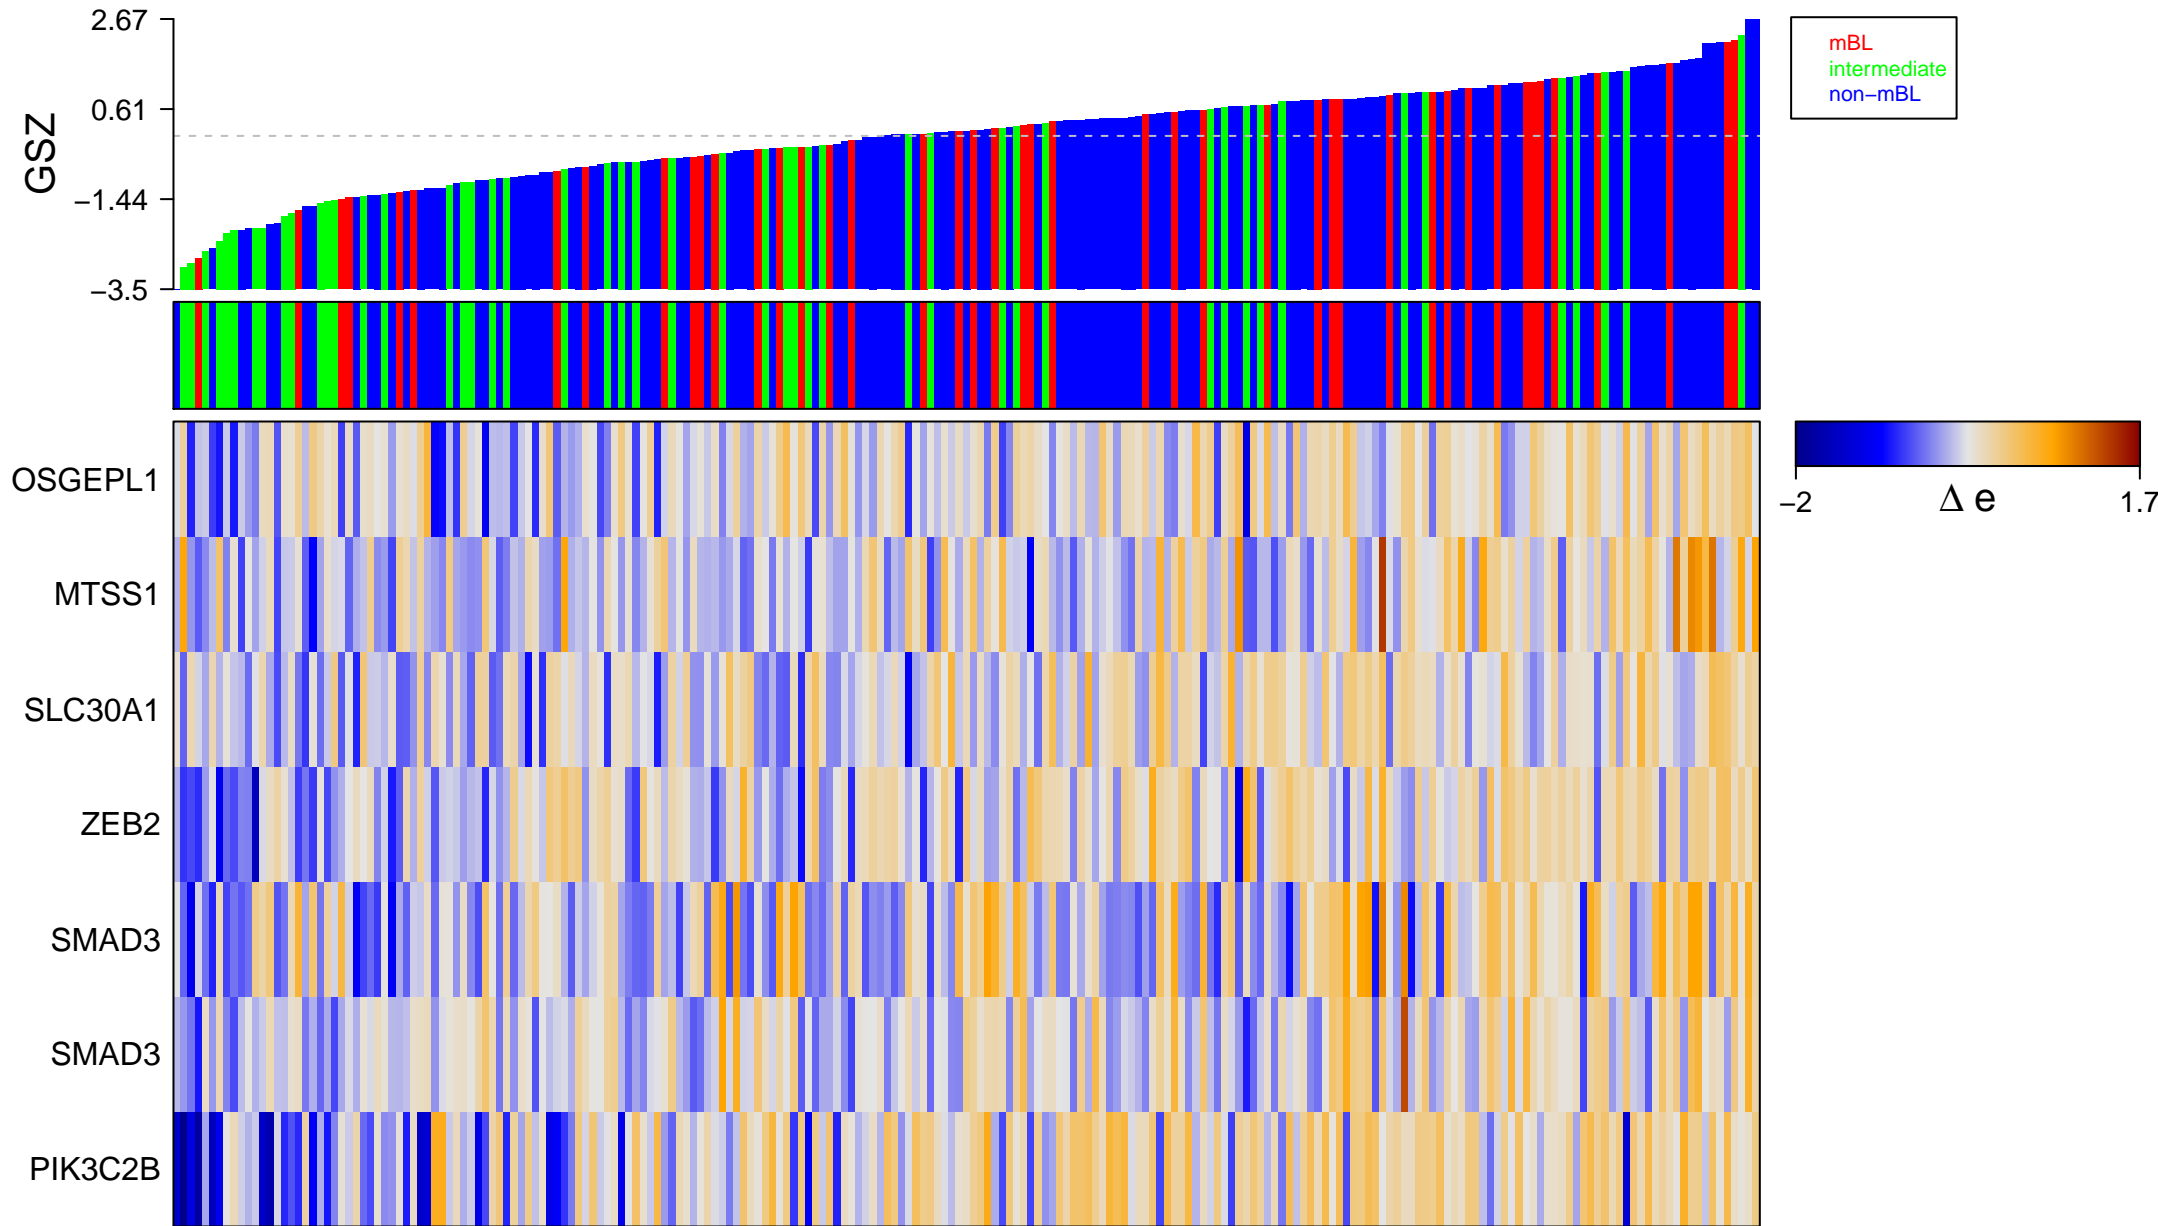

GARGALOVIC_RESPONSE_TO_OXIDIZED_PHOSPHOLIPIDS_BLACK_DN

GARGALOVIC_RESPONSE_TO_OXIDIZED_PHOSPHOLIPIDS_BLACK_DN

■ on
■ -
□ off

GARGALOVIC_RESPONSE_TO_OXIDIZED_PHOSPHOLIPIDS_BLACK_DN