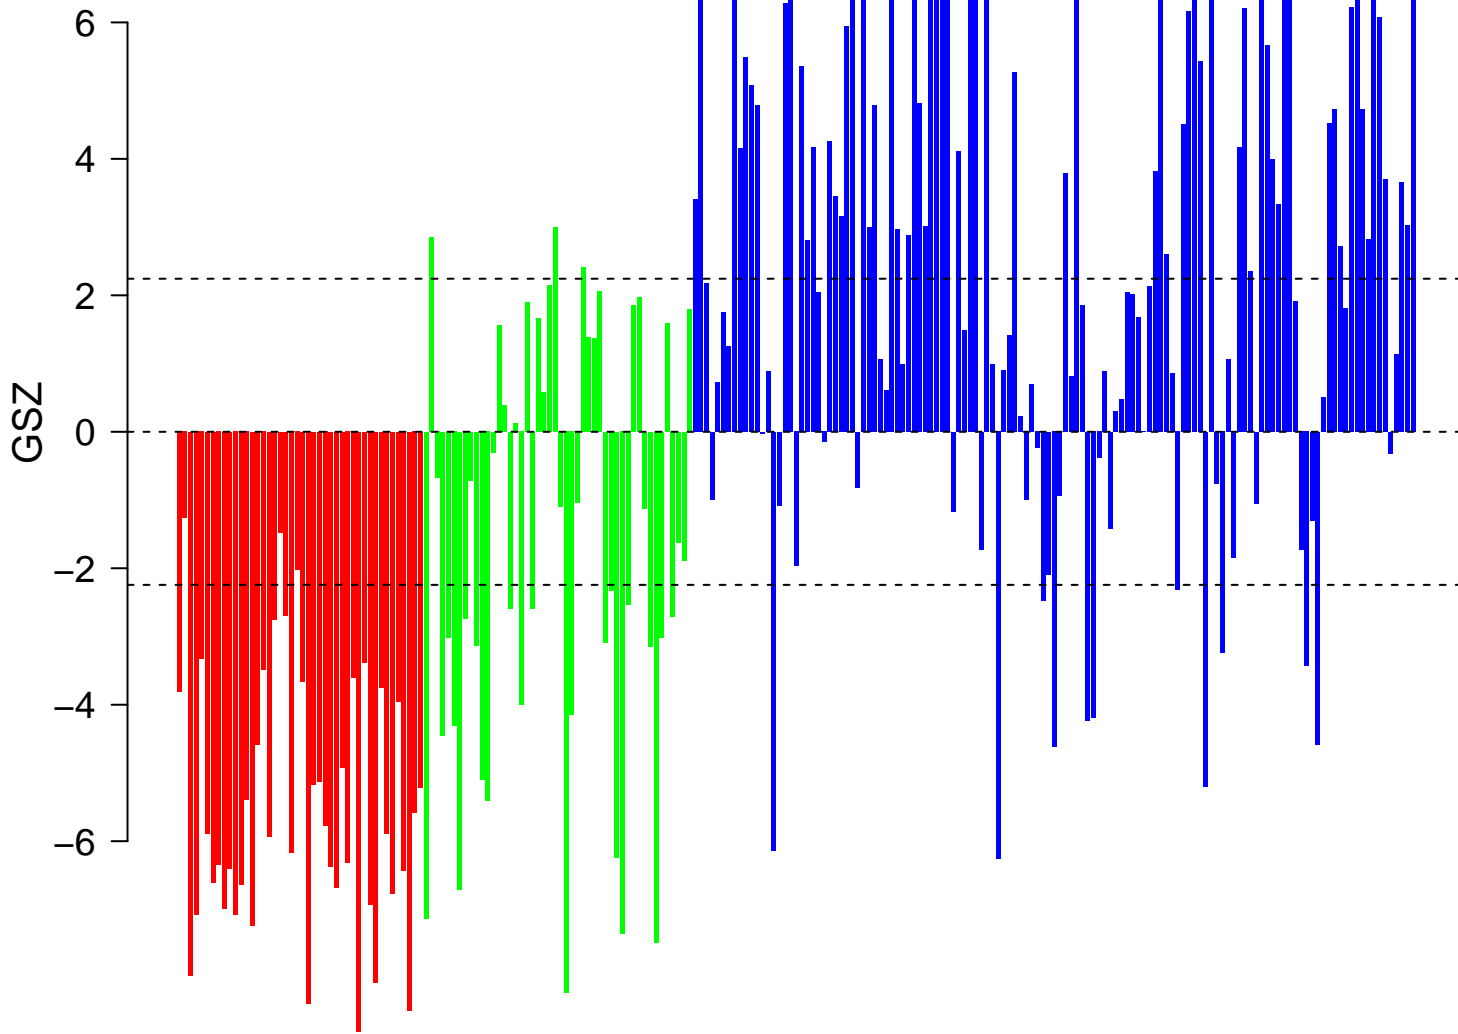

FULCHER_INFLAMMATORY_RESPONSE_LLECTIN_VS_LPS_UP

FULCHER_INFLAMMATORY_RESPONSE_LECTIN_VS_LPS_UP

■ on
■ -
□ off

FULCHER_INFLAMMATORY_RESPONSE_LLECTIN_VS_LPS_UP