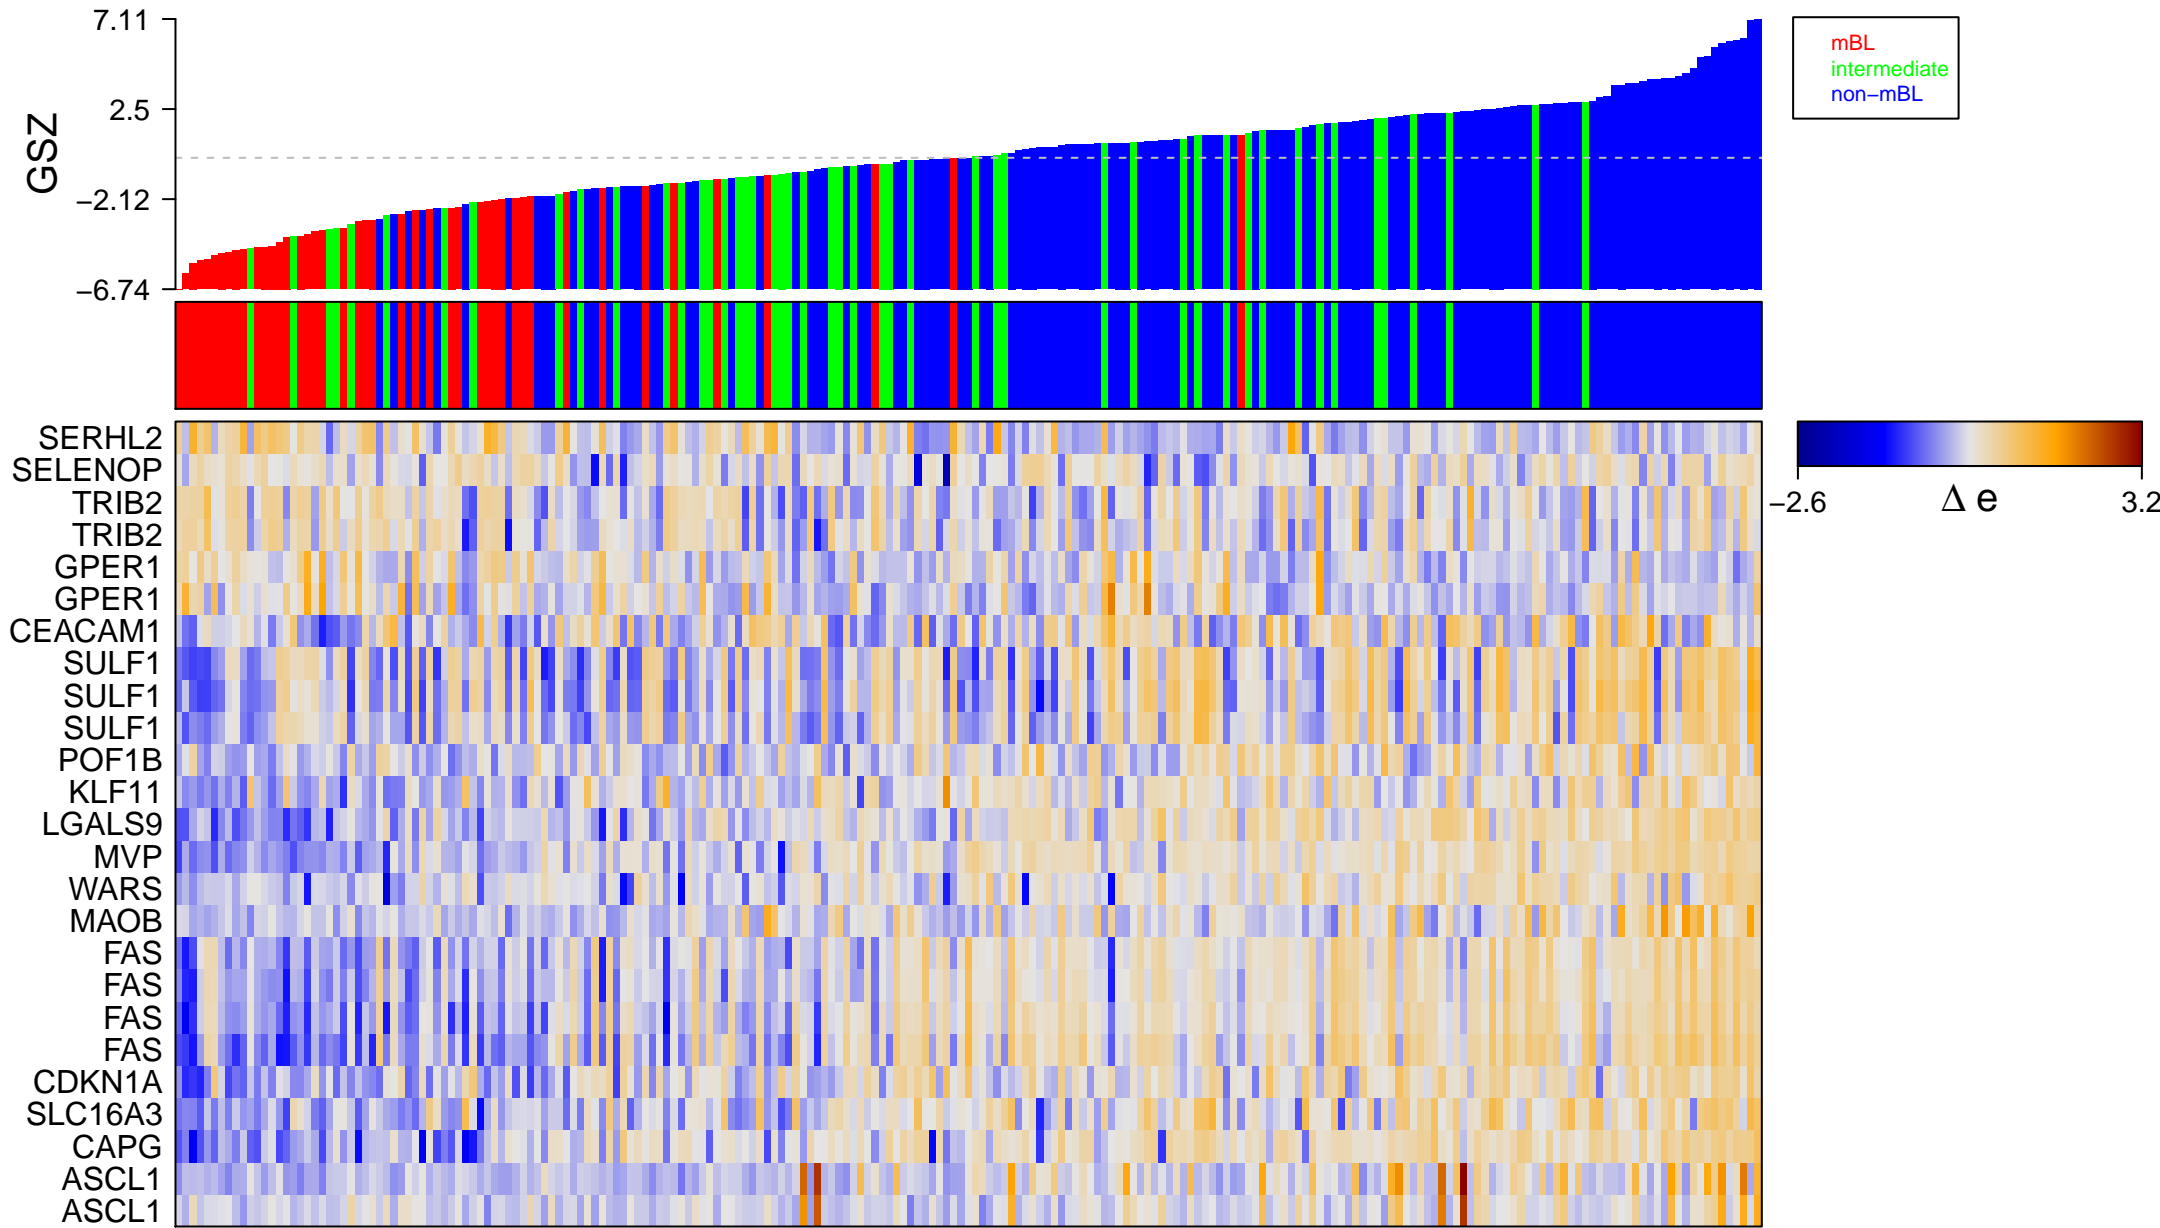

FUJII_YBX1_TARGETS_UP

FUJII_YBX1_TARGETS_UP

■ on
■ -
□ off

FUJII_YBX1_TARGETS_UP