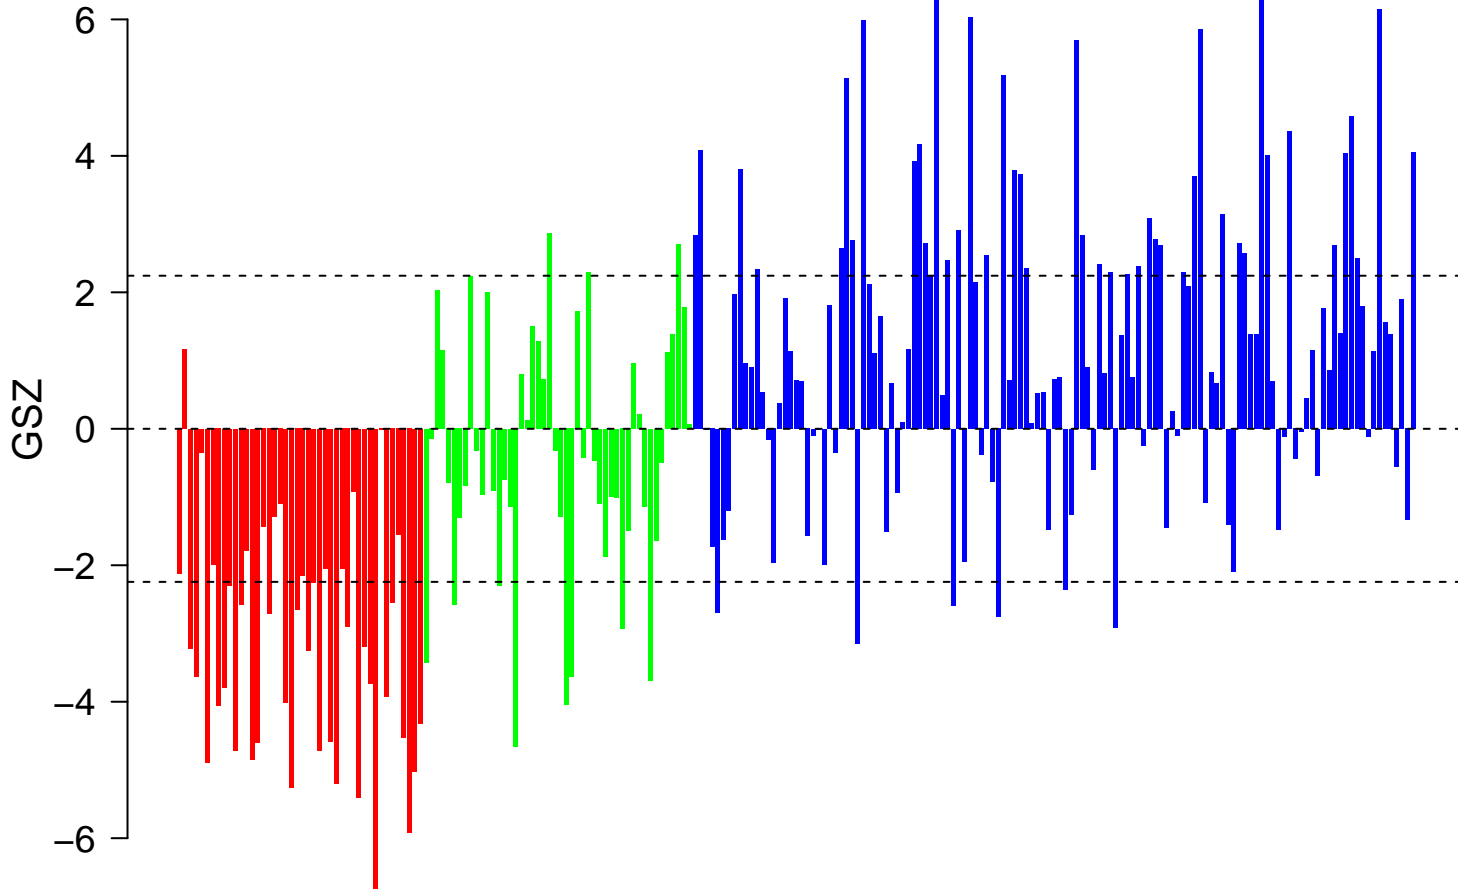

FUJII_YBX1_TARGETS_UP

FUJII_YBX1_TARGETS_UP

■ on
■ -
□ off

FUJII_YBX1_TARGETS_UP