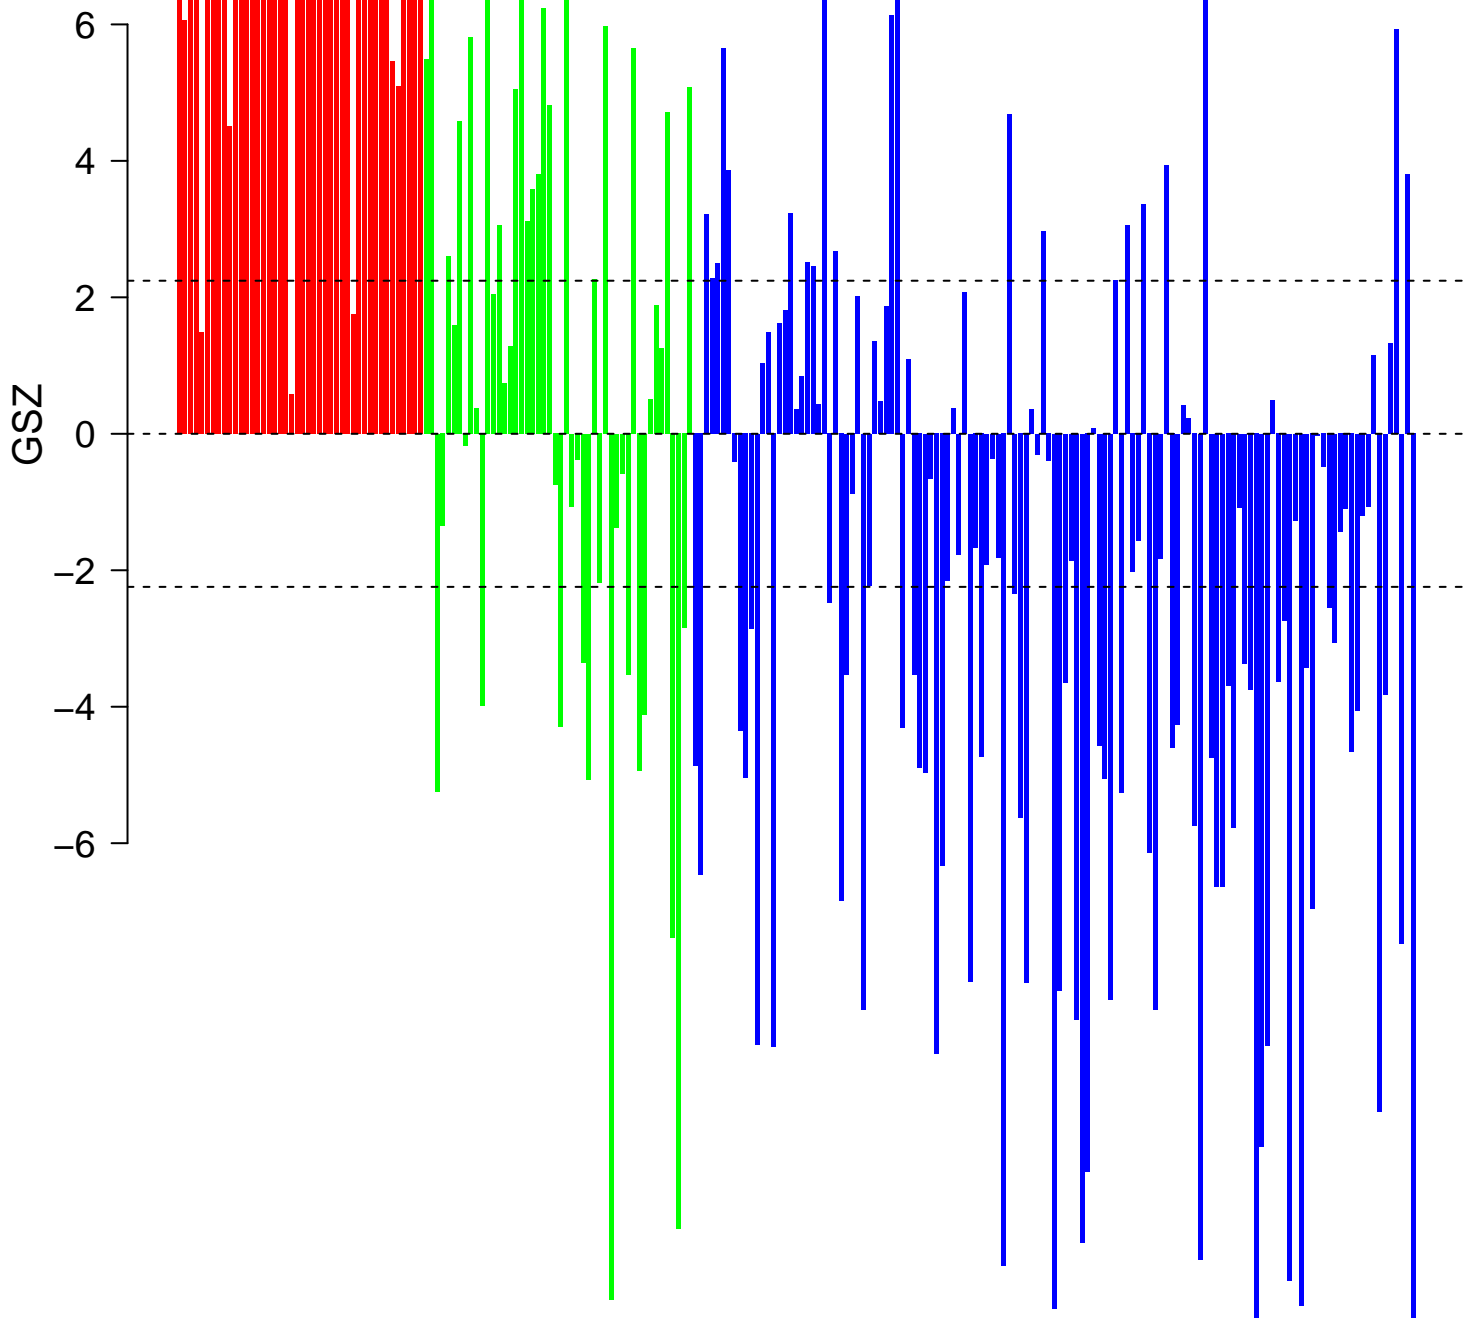

FUJII_YBX1_TARGETS_DN

■ on
■ -
□ off

FUJII_YBX1_TARGETS_DN