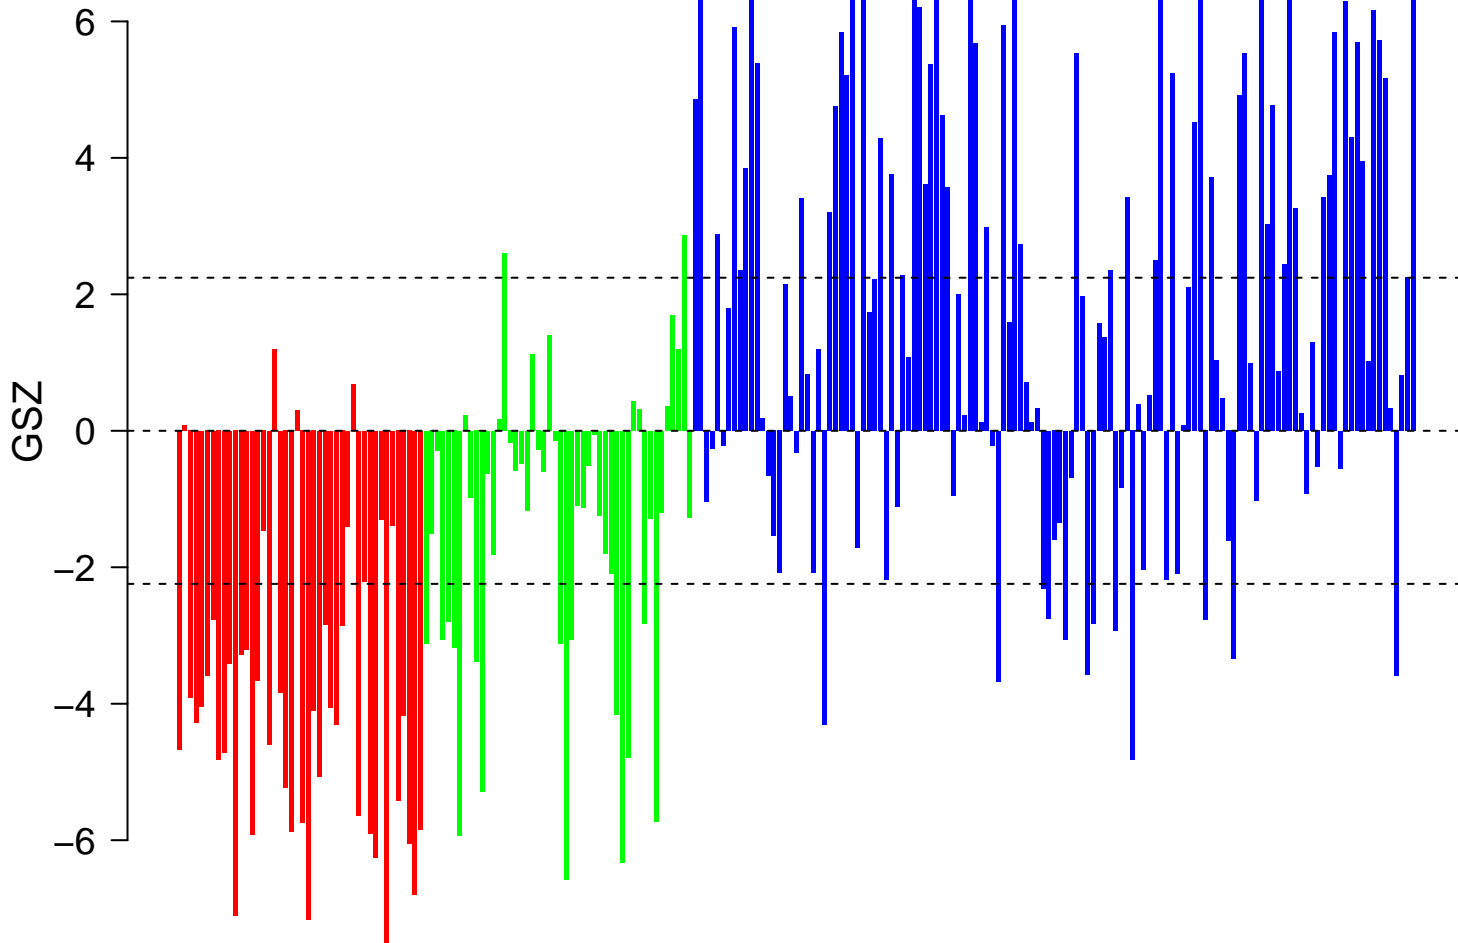

# FOSTER\_TOLERANT\_MACROPHAGE\_UP

■ on  
■ -  
□ off