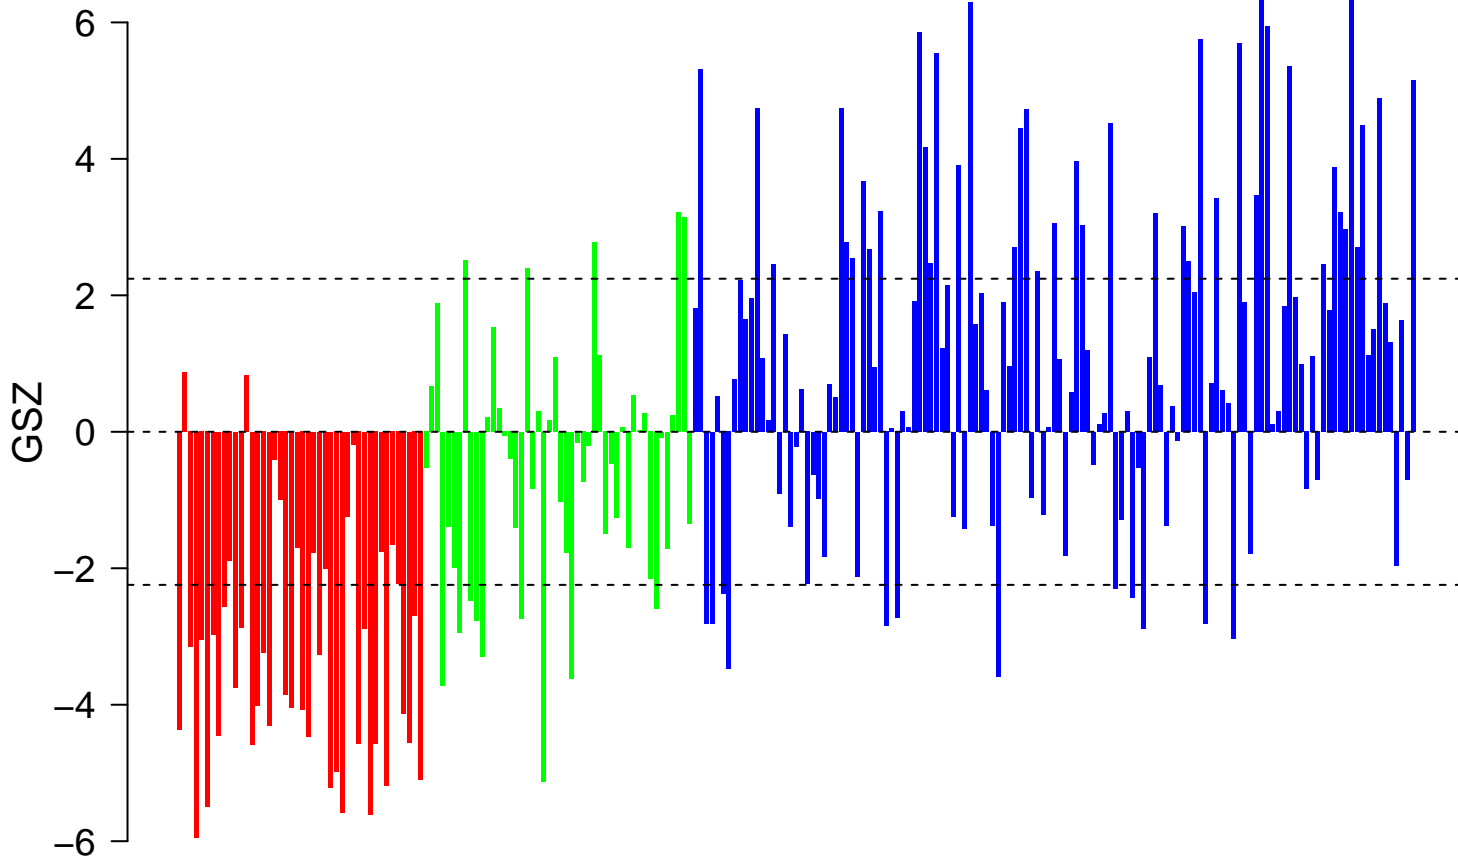

FOSTER_KDM1A_TARGETS_UP

■ on
■ -
□ off

FOSTER_KDM1A_TARGETS_UP