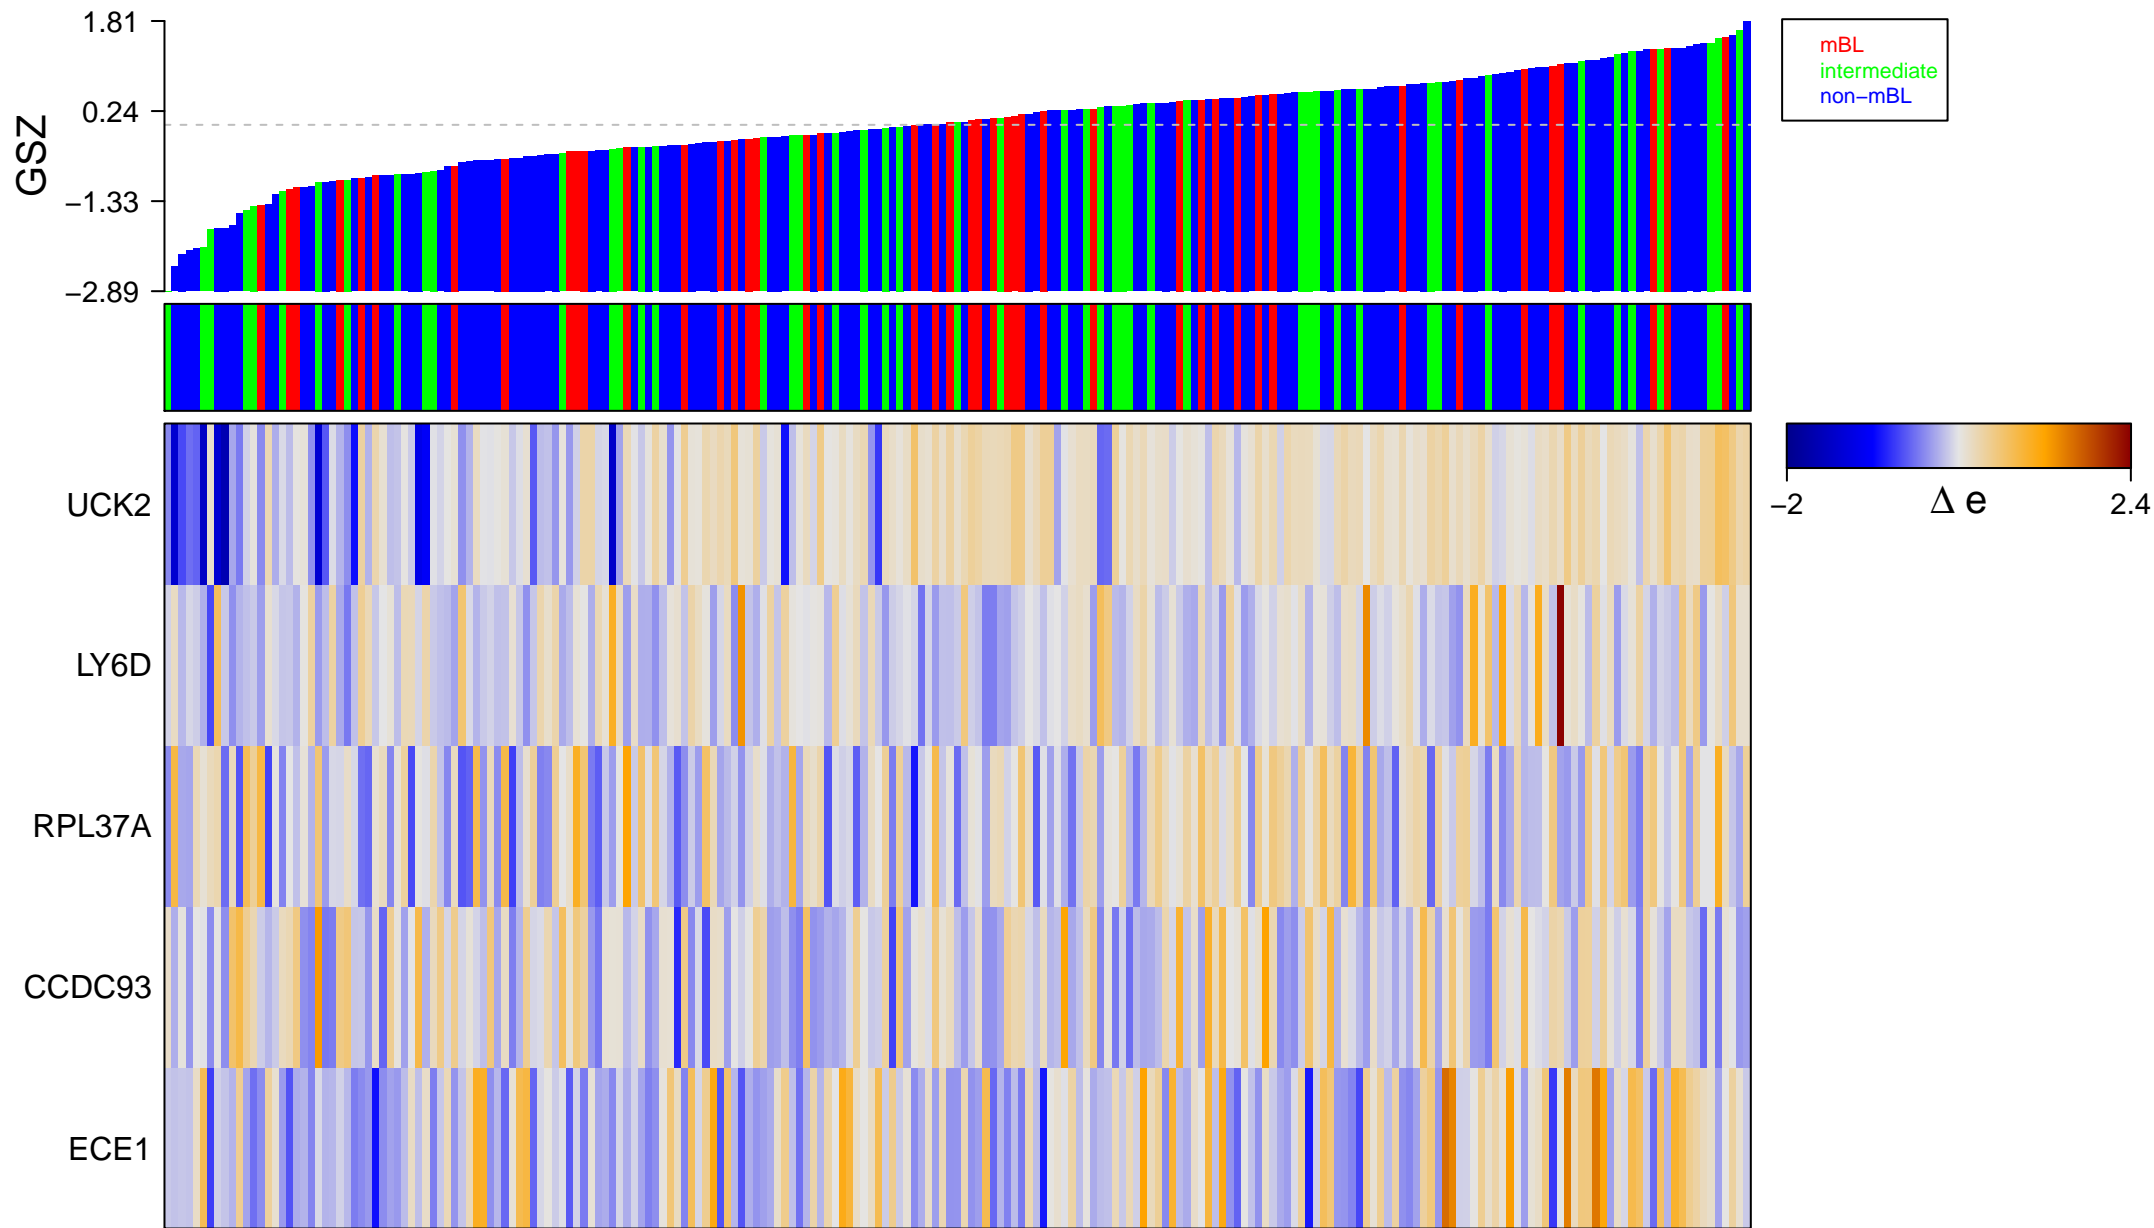

ELLWOOD_MYC_TARGETS_UP

ELLWOOD_MYC_TARGETS_UP

■ on
■ -
□ off

ELLWOOD_MYC_TARGETS_UP