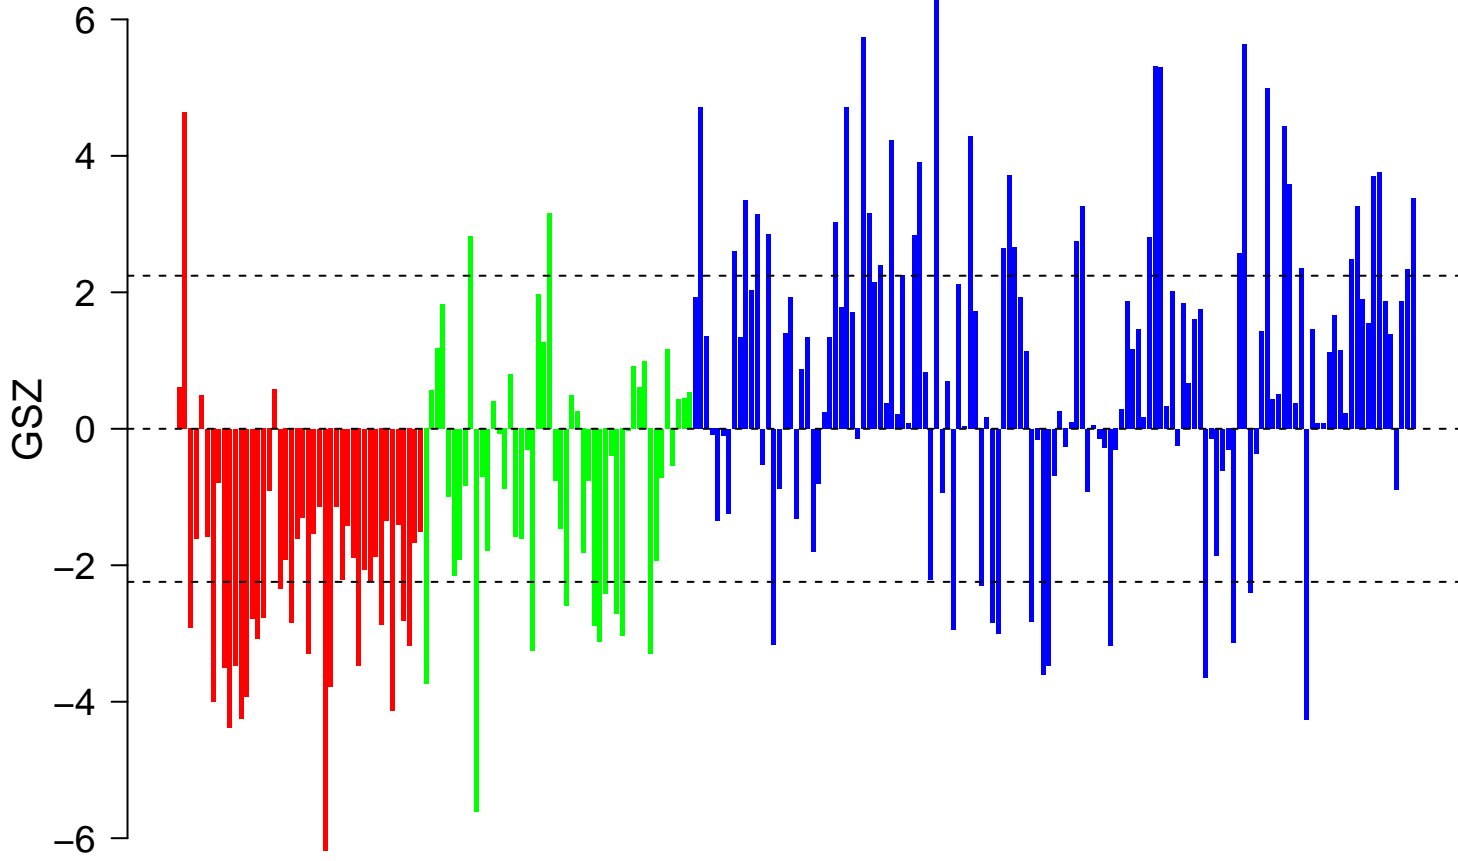

DURCHDEWALD_SKIN_CARCINOGENESIS_DN

■ on
■ -
□ off

DURCHDEWALD_SKIN_CARCINOGENESIS_DN