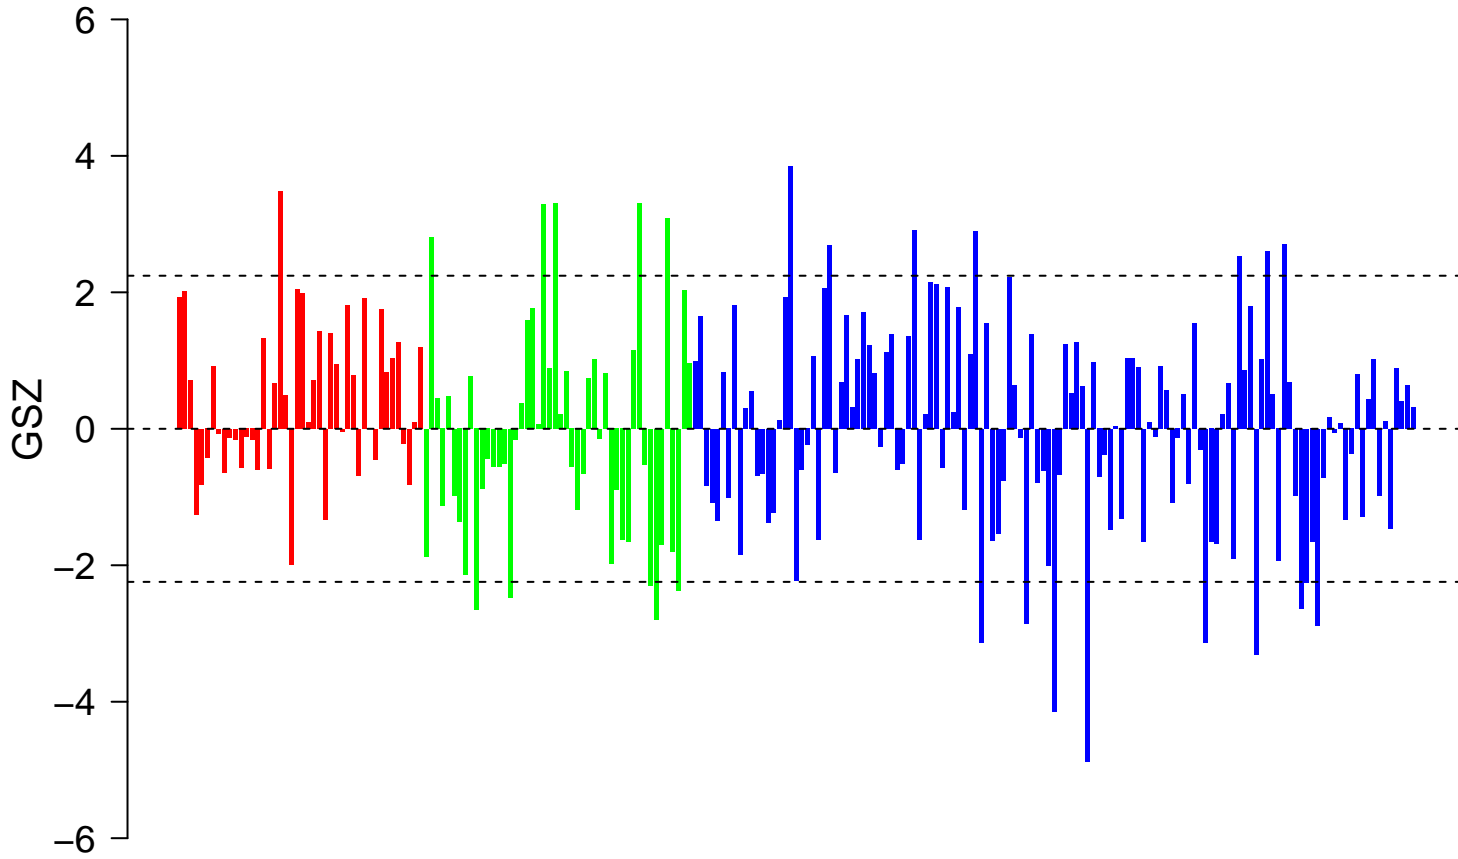

DITTMER_PTHLH_TARGETS_UP

■ on
■ -
□ off

DITTMER_PTHLH_TARGETS_UP