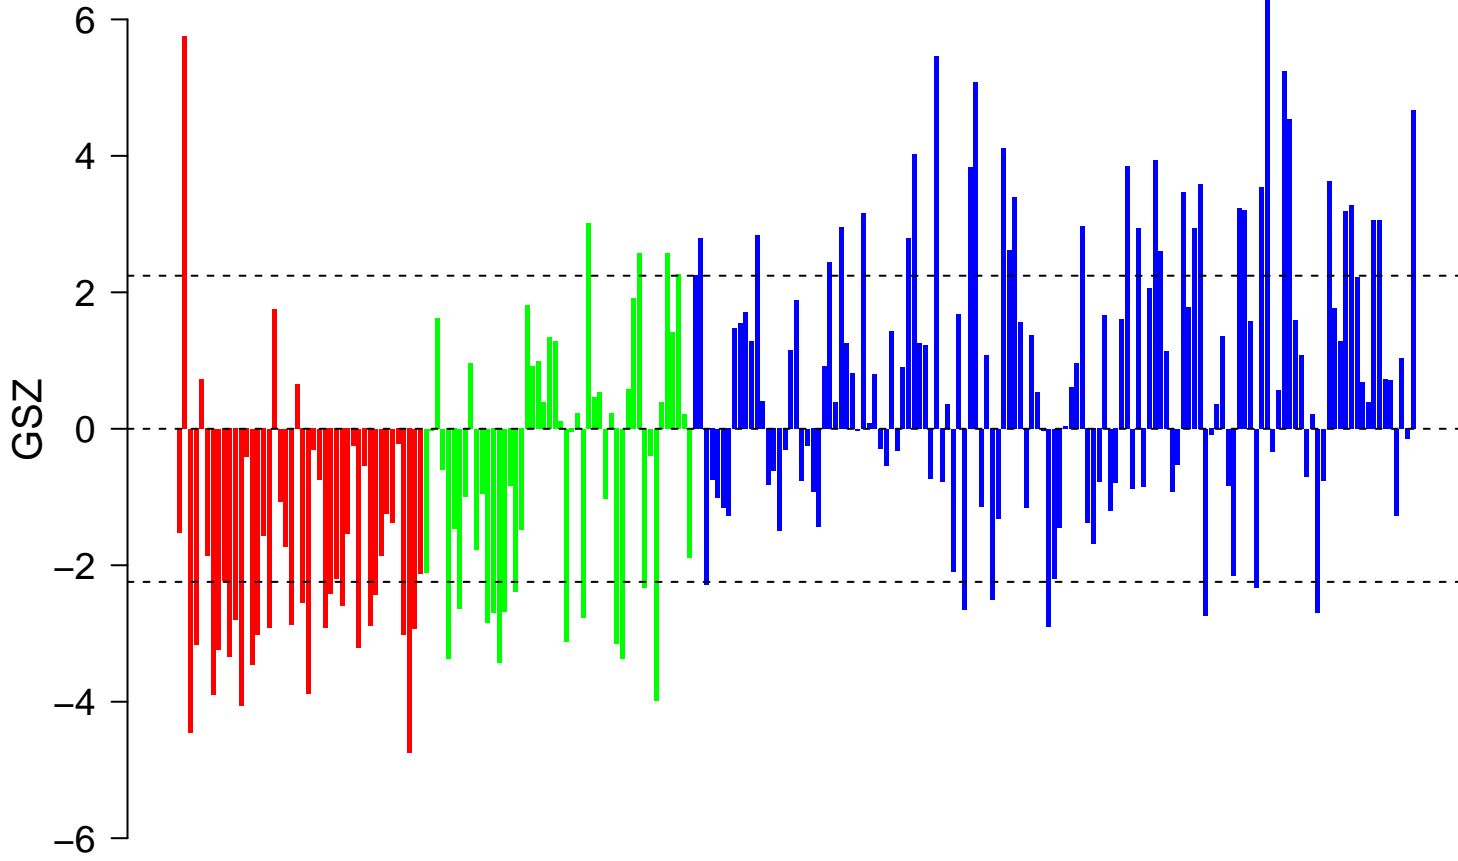

DELPUECH_FOXO3_TARGETS_UP

■ on
■ -
□ off

DELPUECH_FOXO3_TARGETS_UP